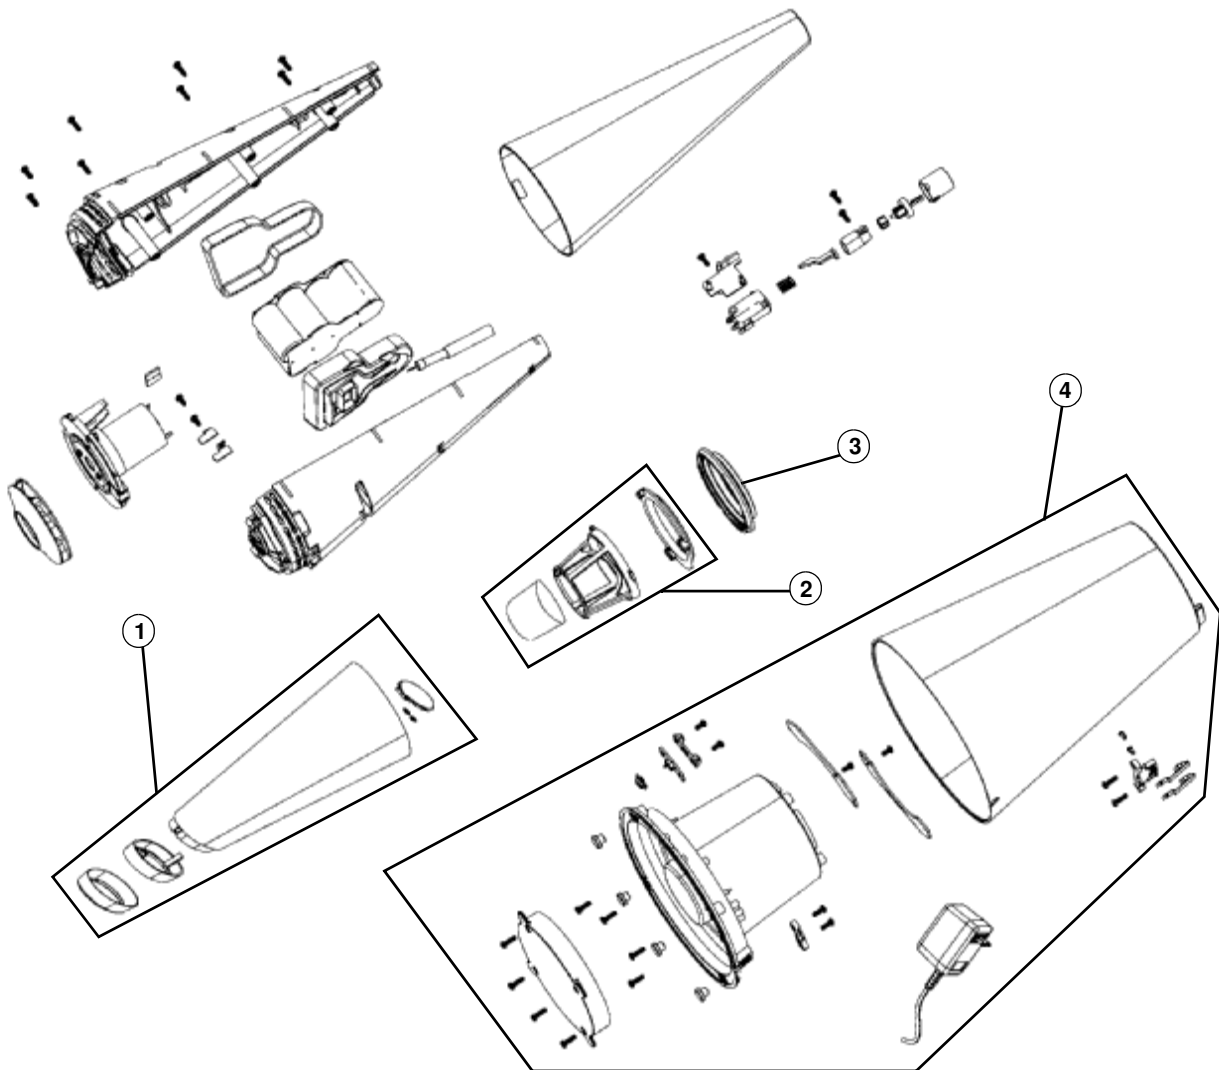

This Owner's Manual is provided and hosted by [Appliance Factory Parts](#).

Royal 0213PLM Owner's Manual

[Shop genuine replacement parts for Royal 0213PLM](#)

[Find Your Royal Vacuum Cleaner Parts - Select From 772 Models](#)

----- Manual continues below -----

KONE™

MODEL NO.

0212
0213BLU
0213CHM
0213CHR
0213PLM
0213PNK

KONE™

PART LISTING

Item	Part Number	Model's To Fit	Part Description
1	2DN1000000	0212	DIRT CUP ASSEMBLY - WHITE
	2DN1000BLU	0213BLU	DIRT CUP ASSEMBLY - BLUE
	2DN1000CHM	0213CHM	DIRT CUP ASSEMBLY - CHAMPAGNE
	2DN1000CHR	0213CHR	DIRT CUP ASSEMBLY - CHARCOAL
	2DN1000PLM	0213PLM	DIRT CUP ASSEMBLY - PLUM
	2DN1000PNK	0213PNK	DIRT CUP ASSEMBLY - PINK
2	2DN0980000	ALL	F-17 FILTER
3	1DN1101000	ALL	FILTER ADAPTOR
4	2DN1200000	0212	CHARGER BASE ASSEMBLY - ILLUMINATE
	2DN1200BLU	0213BLU	CHARGER BASE ASSEMBLY - BLUE
	2DN1200CHM	0213CHM	CHARGER BASE ASSEMBLY - CHAMPAGNE
	2DN1200CHR	0213CHR	CHARGER BASE ASSEMBLY - CHARCOAL
	2DN1200PLM	0213PLM	CHARGER BASE ASSEMBLY - PLUM
	2DN1200PNK	0213PNK	CHARGER BASE ASSEMBLY - PINK