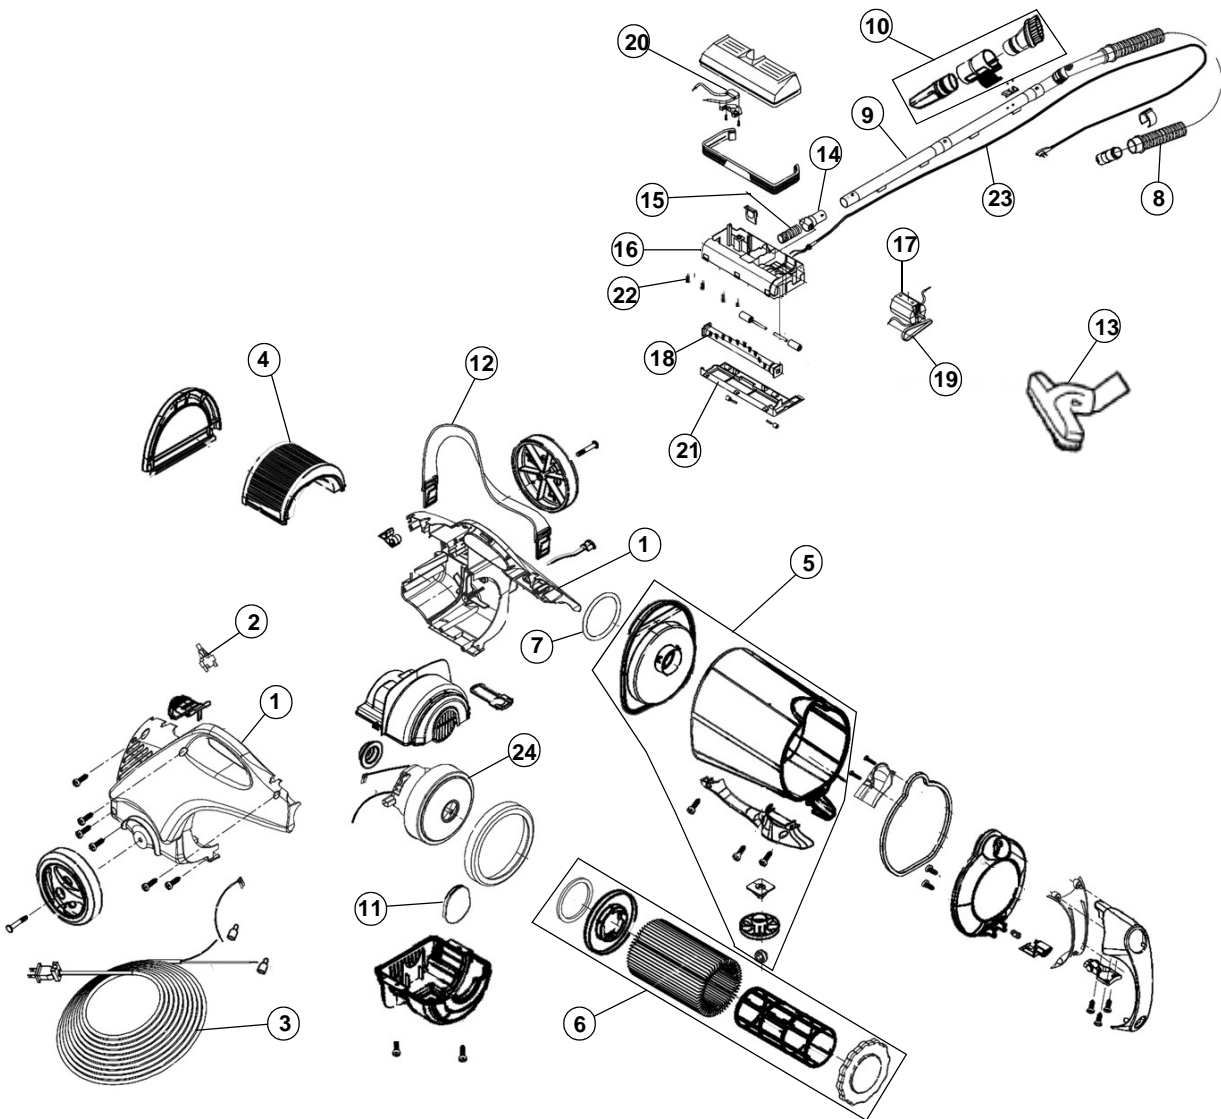

----- Manual continues below -----

ASSEMBLY SCHEMATIC

MODEL NO.

082550

082555

082570

082580

082581

PART LISTING

Item	Part Number	Model's To Fit	Part Description
1	9250350J00	082550	HOUSING ASSEMBLY - COLBALT BLUE
		082555	HOUSING ASSEMBLY - HUNTER GREEN
	9250350L00	082570	HOUSING ASSEMBLY - PLUM
		082580	HOUSING ASSEMBLY - BLUE
		082581	HOUSING ASSEMBLY - ASPEN GREEN
2	1860081000	ALL	SWITCH
3	1999120600	ALL	POWER CORD - 20 FT
4	3250363001	ALL	MICROFRESH FILTER - EXHAUST
	3250380001	ALL	HEPA FILTER - EXHAUST
5	2250400000	082550	DIRT CUP ASSEMBLY
	2250400	082555	DIRT CUP ASSEMBLY
	2250400	082570	DIRT CUP ASSEMBLY
	2250400	082580	DIRT CUP ASSEMBLY
	2250400	082581	DIRT CUP ASSEMBLY
6	3250435001	ALL	F-3 / FILTER ASSEMBLY - HEPA
7	1250410600	ALL	DIRT CUP SEAL
8	2250500000	ALL	HOSE ASSY - NON ELECTRIFIED
9	2260550000	082550, 082555, 082570	STRAIGHT WAND ASSEMBLY
	2250550000	082580, 082581	STRAIGHT WAND ASSEMBLY
10	9082500000	ALL	ATTACHMENT KIT
11	1250337200	ALL	SECONDARY FOAM FILTER
12	3200319600	ALL	CARRYING STRAP ASSEMBLY
13	3097682600	ALL	10" FLOOR TOOL
14	1210360600	ALL	PIVOT ASSEMBLY
15	1210365600	ALL	FLEX HOSE
16	2210340600	ALL	NOZZLE BASE ASSEMBLY
17	2210390000	ALL	POWER NOZZLE MOTOR
18	2211300000	ALL	BRUSH ASSEMBLY
19	3210395001	ALL	STYLE 3 BELT / 2 PACK
20	2210385000	ALL	SWITCH ASSEMBLY
21	2210345600	ALL	NOZZLE GUARD ASSEMBLY
22	1211320000	ALL	SCREW
23	1250386600	ALL	POWER CORD w/STRAIN RELIEF
24	1250305000	ALL	MOTOR ASSEMBLY

MODEL NO.

082550

082555

082570

082580

082581