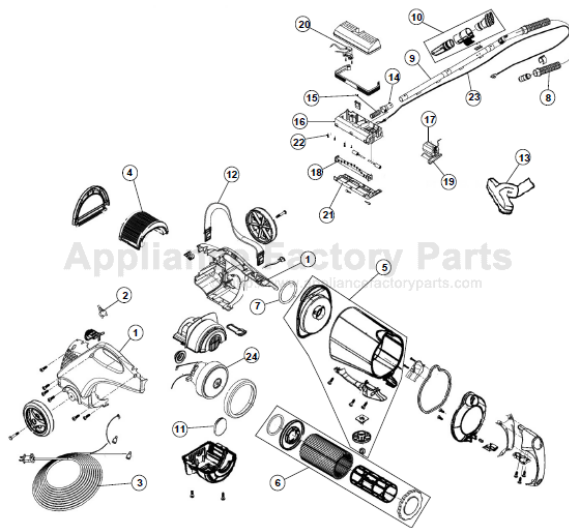

This Owner's Manual is provided and hosted by [Appliance Factory Parts](#).

Royal 082581 Owner's Manual

[Shop genuine replacement parts for Royal 082581](#)

[Find Your Royal Vacuum Cleaner Parts - Select From 772 Models](#)

----- Manual continues below -----

ASSEMBLY SCHEMATIC

MODEL NO.

082550

082555

082570

082580

082581

PART LISTING

Item	Part Number	Model's To Fit	Part Description
1	9250350J00	082550	HOUSING ASSEMBLY - COLBALT BLUE
		082555	HOUSING ASSEMBLY - HUNTER GREEN
	9250350L00	082570	HOUSING ASSEMBLY - PLUM
		082580	HOUSING ASSEMBLY - BLUE
		082581	HOUSING ASSEMBLY - ASPEN GREEN
2	1860081000	ALL	SWITCH
3	1999120600	ALL	POWER CORD - 20 FT
4	3250363001	ALL	MICROFRESH FILTER - EXHAUST
	3250380001	ALL	HEPA FILTER - EXHAUST
5	2250400000	082550	DIRT CUP ASSEMBLY
	2250400	082555	DIRT CUP ASSEMBLY
	2250400	082570	DIRT CUP ASSEMBLY
	2250400	082580	DIRT CUP ASSEMBLY
	2250400	082581	DIRT CUP ASSEMBLY
6	3250435001	ALL	F-3 / FILTER ASSEMBLY - HEPA
7	1250410600	ALL	DIRT CUP SEAL
8	2250500000	ALL	HOSE ASSY - NON ELECTRIFIED
9	2260550000	082550, 082555, 082570	STRAIGHT WAND ASSEMBLY
	2250550000	082580, 082581	STRAIGHT WAND ASSEMBLY
10	9082500000	ALL	ATTACHMENT KIT
11	1250337200	ALL	SECONDARY FOAM FILTER
12	3200319600	ALL	CARRYING STRAP ASSEMBLY
13	3097682600	ALL	10" FLOOR TOOL
14	1210360600	ALL	PIVOT ASSEMBLY
15	1210365600	ALL	FLEX HOSE
16	2210340600	ALL	NOZZLE BASE ASSEMBLY
17	2210390000	ALL	POWER NOZZLE MOTOR
18	2211300000	ALL	BRUSH ASSEMBLY
19	3210395001	ALL	STYLE 3 BELT / 2 PACK
20	2210385000	ALL	SWITCH ASSEMBLY
21	2210345600	ALL	NOZZLE GUARD ASSEMBLY
22	1211320000	ALL	SCREW
23	1250386600	ALL	POWER CORD w/STRAIN RELIEF
24	1250305000	ALL	MOTOR ASSEMBLY

MODEL NO.

082550

082555

082570

082580

082581