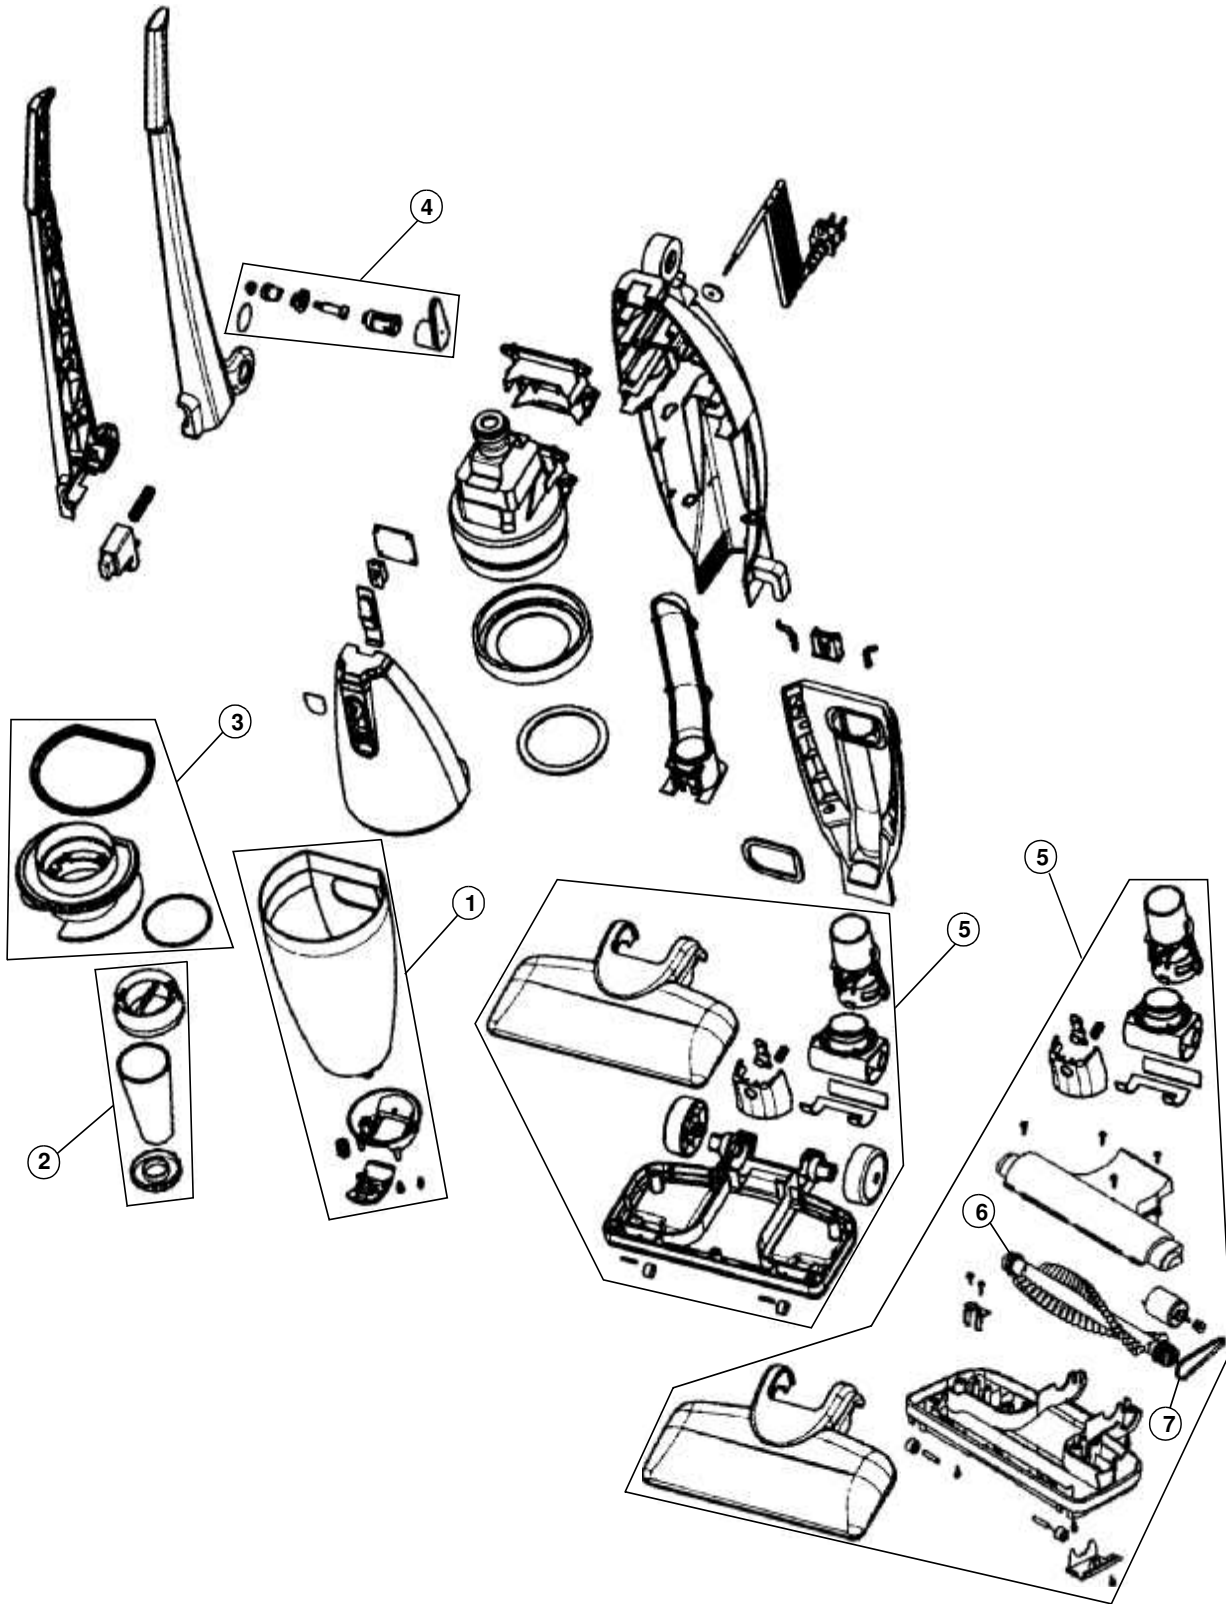

This Owner's Manual is provided and hosted by [Appliance Factory Parts](#).

Royal 084200 Owner's Manual

[Shop genuine replacement parts for Royal 084200](#)

[Find Your Royal Vacuum Cleaner Parts - Select From 772 Models](#)

----- Manual continues below -----

ASSEMBLY SCHEMATIC

MODEL NO.

084200
084300

8

PART LISTING

MODEL No.

Item	Part Number	Model's To Fit	Part Description
1	RO-SP0200	084200, 084300	DIRT CUP ASSEMBLY
2	RO-SFA115	084200, 084300	F-2 / FILTER ASSEMBLY
3	RO-SP0425	084200, 084300	FILTER ADAPTOR ASSEMBLY
4	RO-SP0245	084200, 084300	CORD WRAP ASSEMBLY
5	RO-SP0305	084200	NOZZLE ASSEMBLY - STRAIGHT SUCTION
	RO-SP0306	084300	NOZZLE ASSEMBLY - POWER BRUSH
6	RO-SP0500	084300	BRUSH ROLL ASSEMBLY
7		084300	BELT

084200
084300