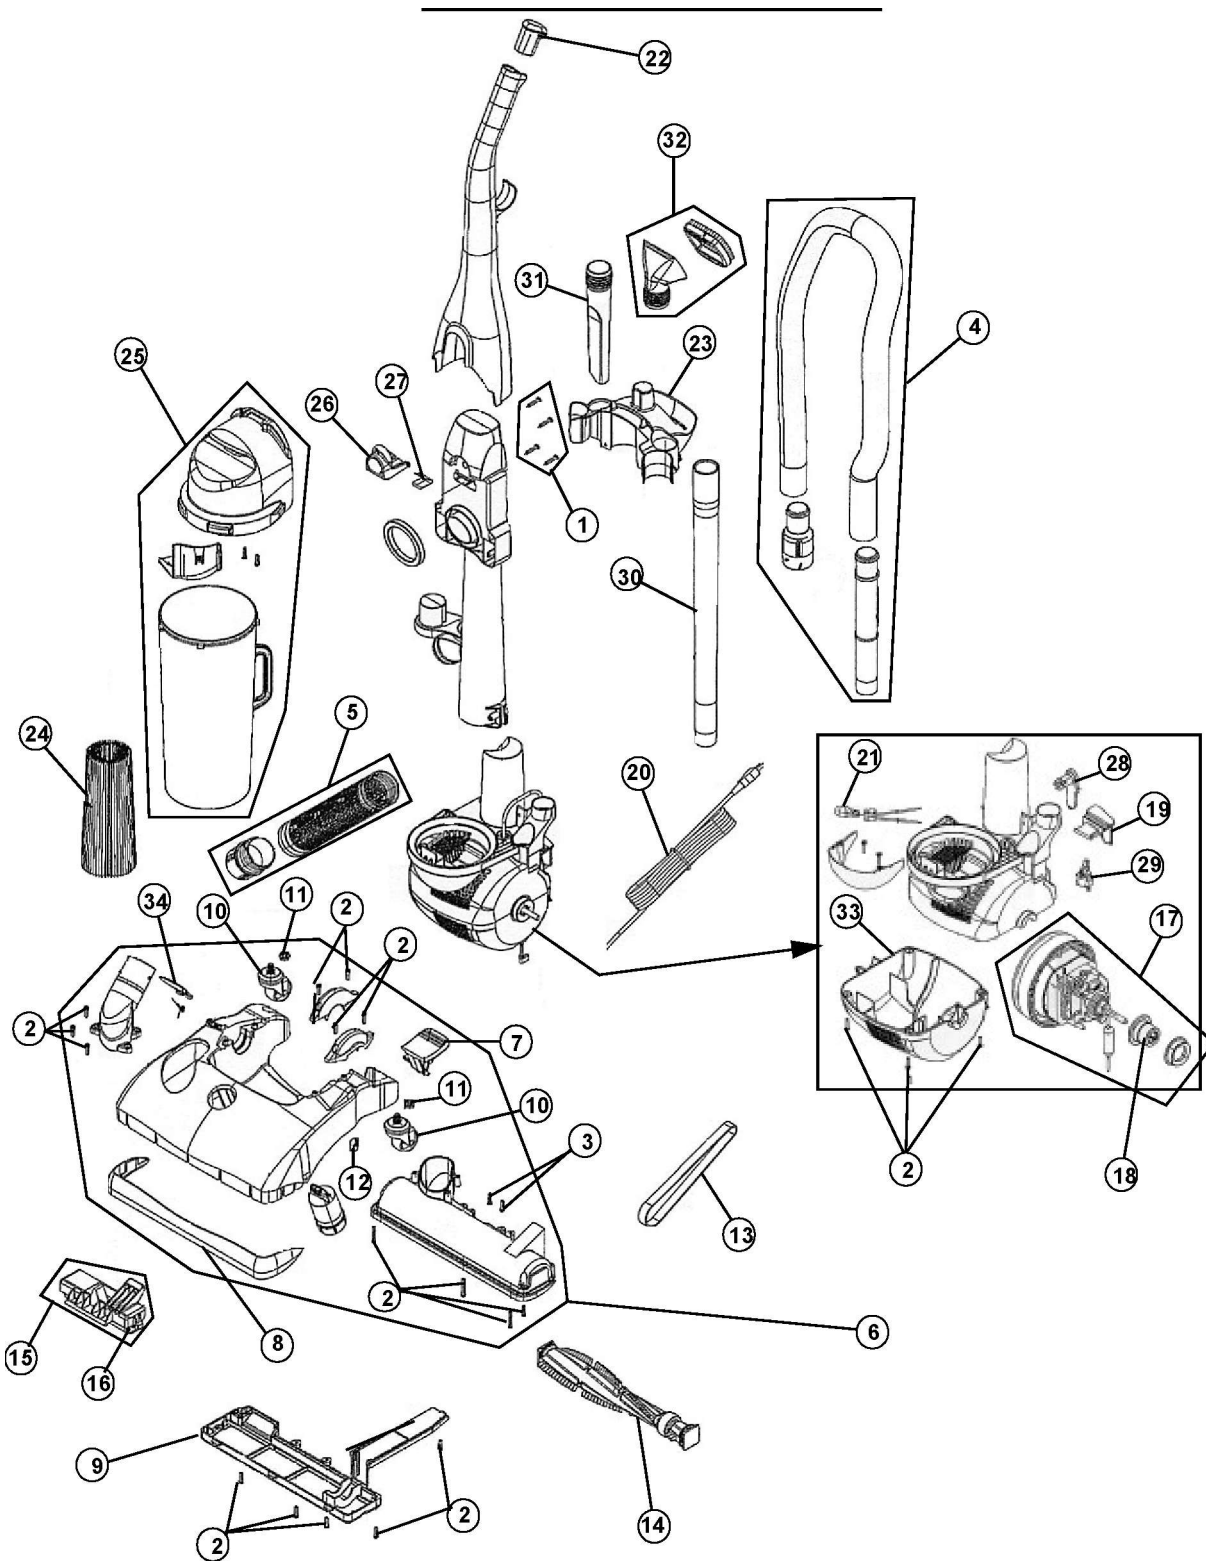

This Owner's Manual is provided and hosted by [Appliance Factory Parts](#).

Royal 085805 Owner's Manual

[Shop genuine replacement parts for Royal 085805](#)

[Find Your Royal Vacuum Cleaner Parts - Select From 772 Models](#)

----- Manual continues below -----

MODEL NO.

- 085800
- 085805
- 085806
- 085807HD
- 085810
- 085830(T)
- 085840HD

MODEL NO.

Item	Part Number	Models To Fit	Part Description
1	R0-881250	ALL	HANDLE SCREW ASSEMBLY
2	R0-720430	ALL	SCREW 8-10 X 5/8 - COMBO
3	R0-250100	ALL	SCREW 8-10 X 1 - BODY
4	R0-881005	ALL	HOSE ASSEMBLY
5	R0-881015	ALL	LOWER HOSE ASSEMBLY
6	R0-JF1041	ALL	NOZZLE COVER/BASE ASSEMBLY BLACK ONLY
7	R0-JE1044	ALL	HANDLE RELEASE PEDAL
8	R0-881050	ALL	BUMPER
9	R0-JE1056	ALL	NOZZLE GUARD
10	RO-191237	ALL	CASTER
11	R0-912420	ALL	WHEEL RETAINER / PAL NUT
12	R0-720380	ALL	BELT GUIDE CLIP
13	R0-540310	ALL	BELT - STYLE 5
14	R0-881080	ALL	BRUSH ROLL ASSEMBLY
15	R0-JE1110	ALL	ROLLER LIFTER ASSEMBLY
16	R0-881110	ALL	FRONT ROLLER - ORDER #15
17	R0-JE1120	ALL	MOTOR ASSEMBLY
18	R0-881130	ALL	GROMMET
19	RO-881135	ALL	SWITCH PEDAL
20	R0-881140	ALL	POWER CORD
21	R0-920906	ALL	BULB #906
22	R0-881201	ALL	HANDLE CAP
23	R0-881205	ALL	TOOL CADDY
24	R0-JC0360	ALL	F-1 / HEPA FILTER ASSEMBLY
25	RO-881235	ALL	DIRT CUP ASSEMBLY
26	R0-881250	ALL	DIRT CUP LATCH
27	RO-881255	ALL	DIRT CUP LATCH SPRING
28	R0-790655	ALL	CORD HOOK
29	R0-860081	ALL	SWITCH
30	RO-863365	ALL	EXTENSION WAND
31	R0-920035	ALL	CREVICE TOOL

085800

085805

085806

085807HD

085810

085830(T)

085840HD

PART LISTING

MODEL NO.

- 085800
- 085805
- 085806
- 085807HD
- 085810
- 085830(T)
- 085840HD

WIRING SCHEMATIC