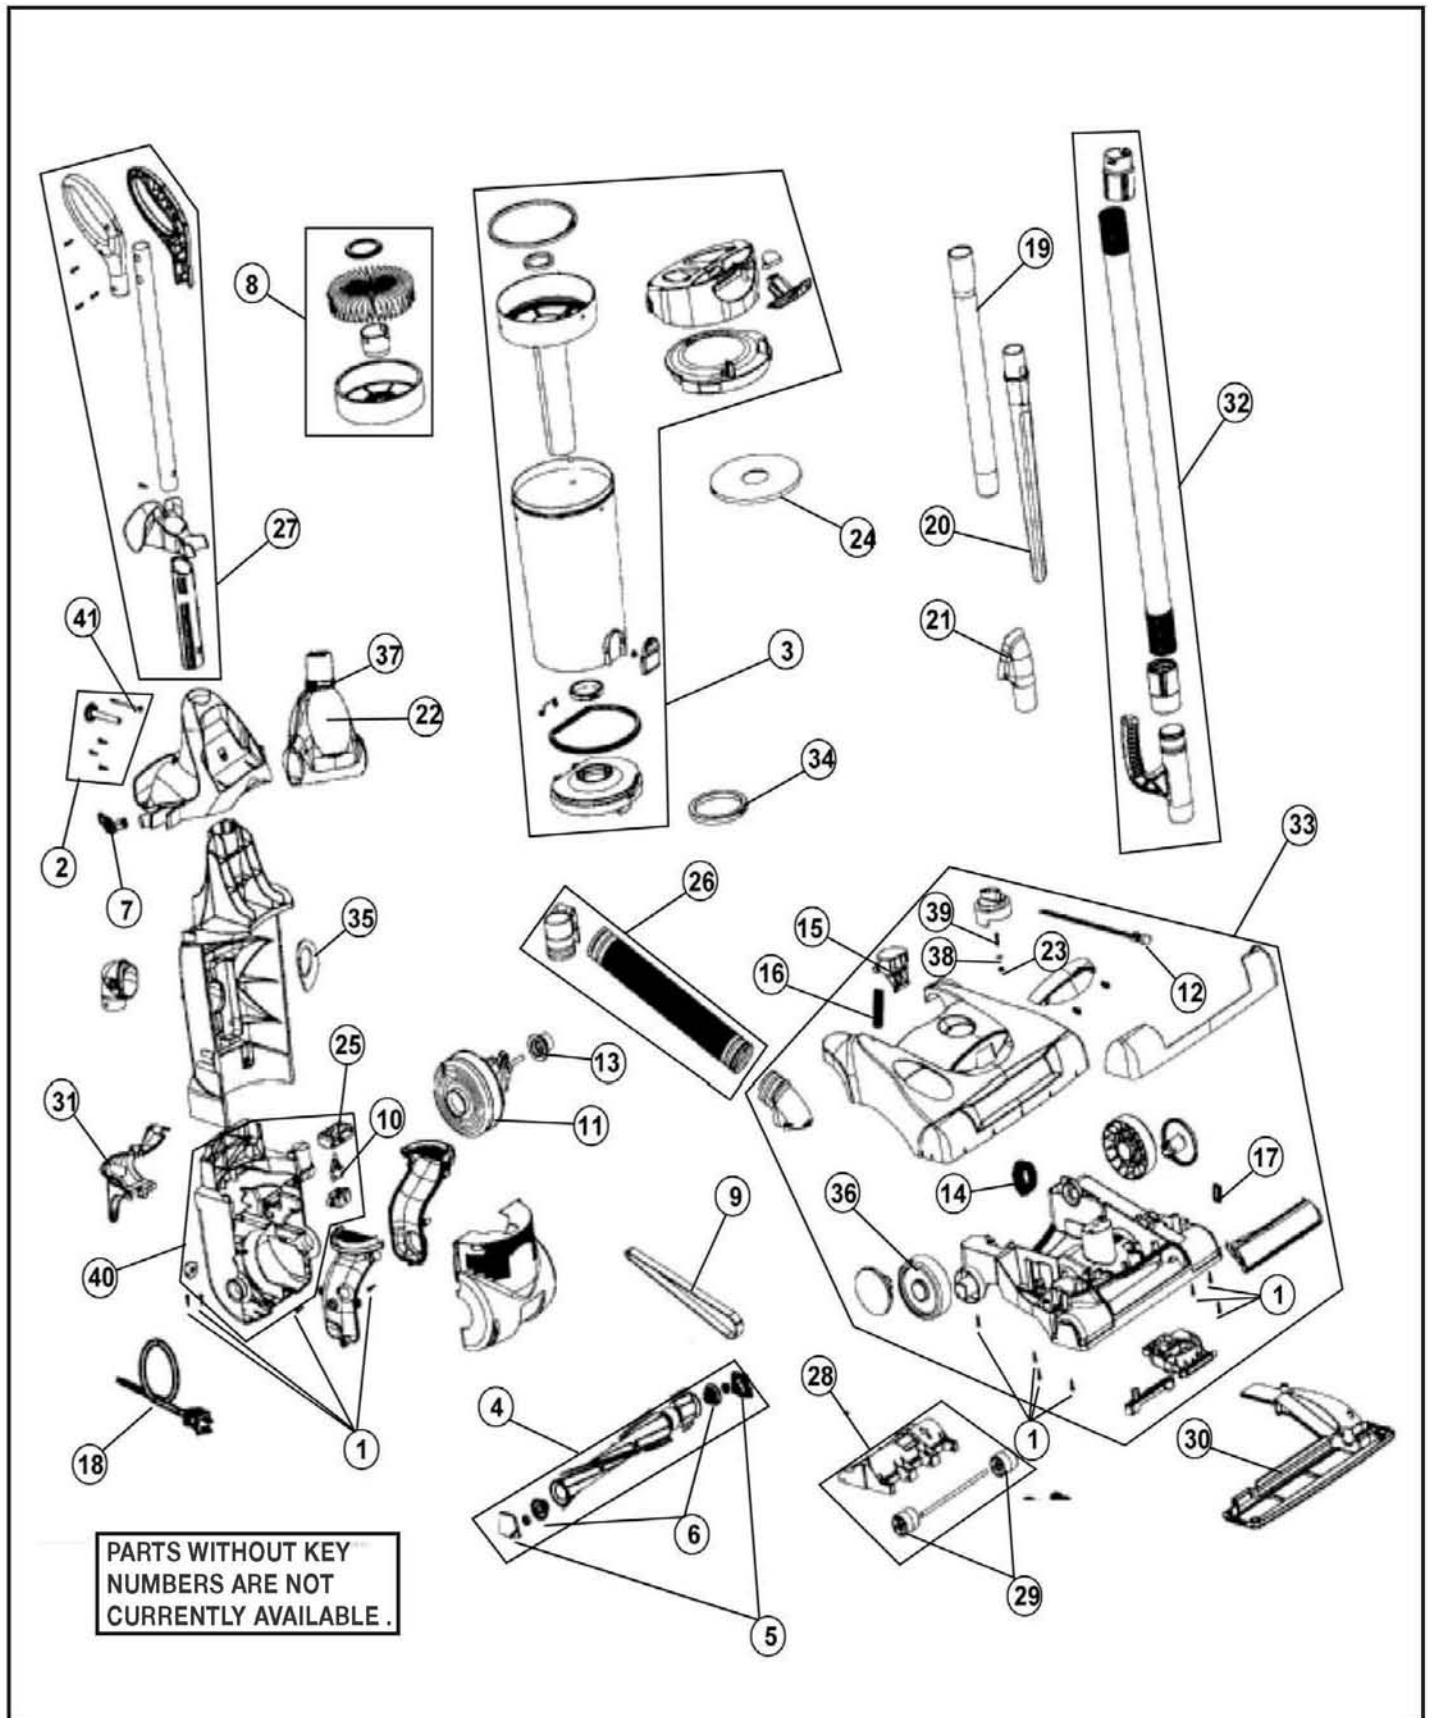

----- Manual continues below -----

ROYAL Original & Replacement

DIRT DEVIL ULTRA VISION TURBO BAGLESS Models 087300, 087305

Original & Replacement RO

DIRT DEVIL ULTRA VISION TURBO BAGLESS Models 08780

| KEY | PART NO. | DESCRIPTION | KEY | PART NO. | DESCRIPTION |
|-----|-----------------|----------------------------------|-----|-----------|-----------------------|
| 1 | RO-503819 | Screw - Body 8-10 X 5/8 | 23 | RO-910298 | Height Adjustment B |
| 2 | RO-LC0333 | Handle Screw Fastener 087300 | 24 | RO-UD0281 | Foam Filter |
| 3 | RO-LM0160 | Dirt Cup And Lid Assembly 087300 | 25 | RO-LC0025 | Switch Pedal 087300 |
| 3 | RO-LC1107 | Dirt Cup And Lid Assembly 087305 | 25 | RO-LC1112 | Switch Pedal 087305 |
| 4 | RO-LC0200 | Brushroll Ass'y | 26 | RO-LC0240 | Lower Hose Ass'y |
| 5 | RO-910380 | End Cap | 27 | RO-LN0800 | Upper Handle Assem |
| 6 | RO-910385 | Bearing Support | 27 | RO-LC1106 | Upper Handle Assem |
| 7 | RO-790655 | Cord Hook | 28 | RO-LD0280 | Roller Bracket Assem |
| 8 | RO-UD0280 | Perma Filter Ass'y | 29 | RO-LD0280 | Roller |
| 9 | RO-LC0011 | Style 12 Belt | 30 | RO-LD0845 | Nozzle Guard |
| 9 | ROR-1020 | Style 12 Belt | 31 | RO-LM0111 | Lower Hose Ass'y |
| 10 | RO-860081 | Power Switch | 32 | RO-LM0250 | Upper Hose Ass'y |
| 11 | RO-JC0290 | Motor | 33 | RO-LN0010 | Nozzle Cover/Base A |
| 12 | RO-920906 | Bulb | 33 | RO-LC1108 | Nozzle Cover/Base A |
| 13 | RO-881130 | Grommet | 34 | RO-LC0046 | Dirt Cup Inlet Gasket |
| 14 | RO-881060 | Pivot Seal | 35 | RO-LC0048 | Dirt Cup Gasket |
| 15 | RO-LC0070 | Handle Release Pedal | 36 | RO-LC0095 | Rear Wheel |
| 16 | RO-JC0070 | Handle Release Pedal Spring | 37 | RO-UTT030 | Turbo Tool Lock Nut |
| 17 | RO-720380 | Belt, Guide Clip | 38 | RO-910297 | Height Adjustment W |
| 18 | RO-LC0610 | Power Cord | 39 | RO-910400 | Height Adjustment S |
| 19 | RO-JC0245 | Extension Wand | 40 | RO-LM0031 | Rear Motor Housing |
| 20 | RO-JC0250 | Crevice Tool 087300 | 41 | RO-LC0192 | Handle Screw |
| 20 | RO-LC1110 | Crevice Tool 087305 | | | |
| 21 | RO-JC0255 | 2 in 1 Brush Assembly | | | |
| 22 | RO-UTT000 | Turbo Tool | | | |
| | RO-UTT020 | Cogged Belt/Turbo Tool | | | |