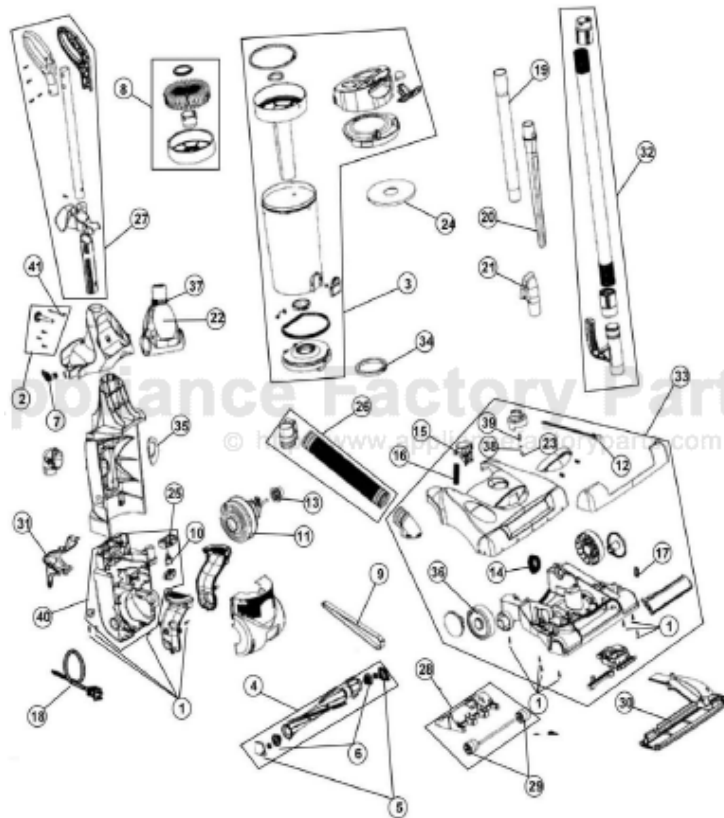

[Find Your Royal Vacuum Cleaner Parts - Select From 772 Models](#)

----- Manual continues below -----