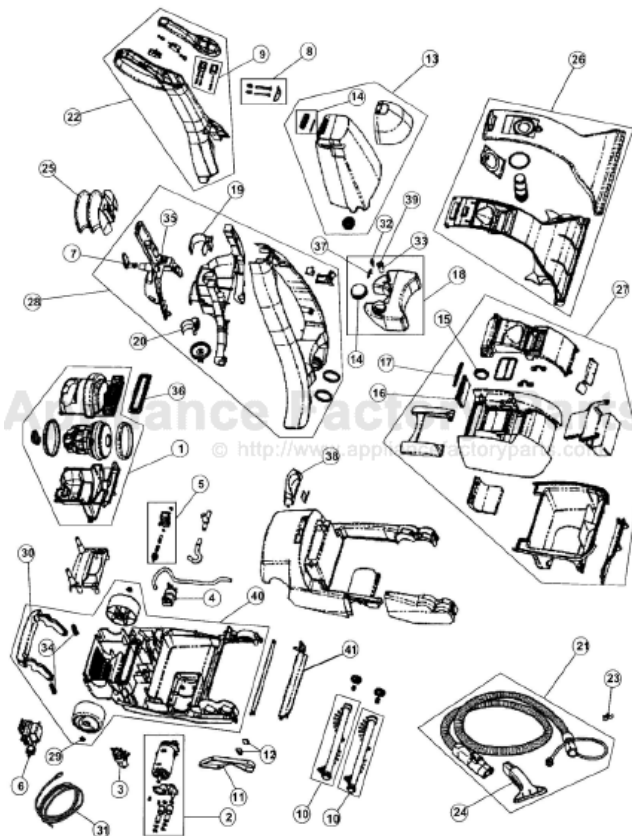

[Find Your Royal Vacuum Cleaner Parts - Select From 772 Models](#)

----- Manual continues below -----