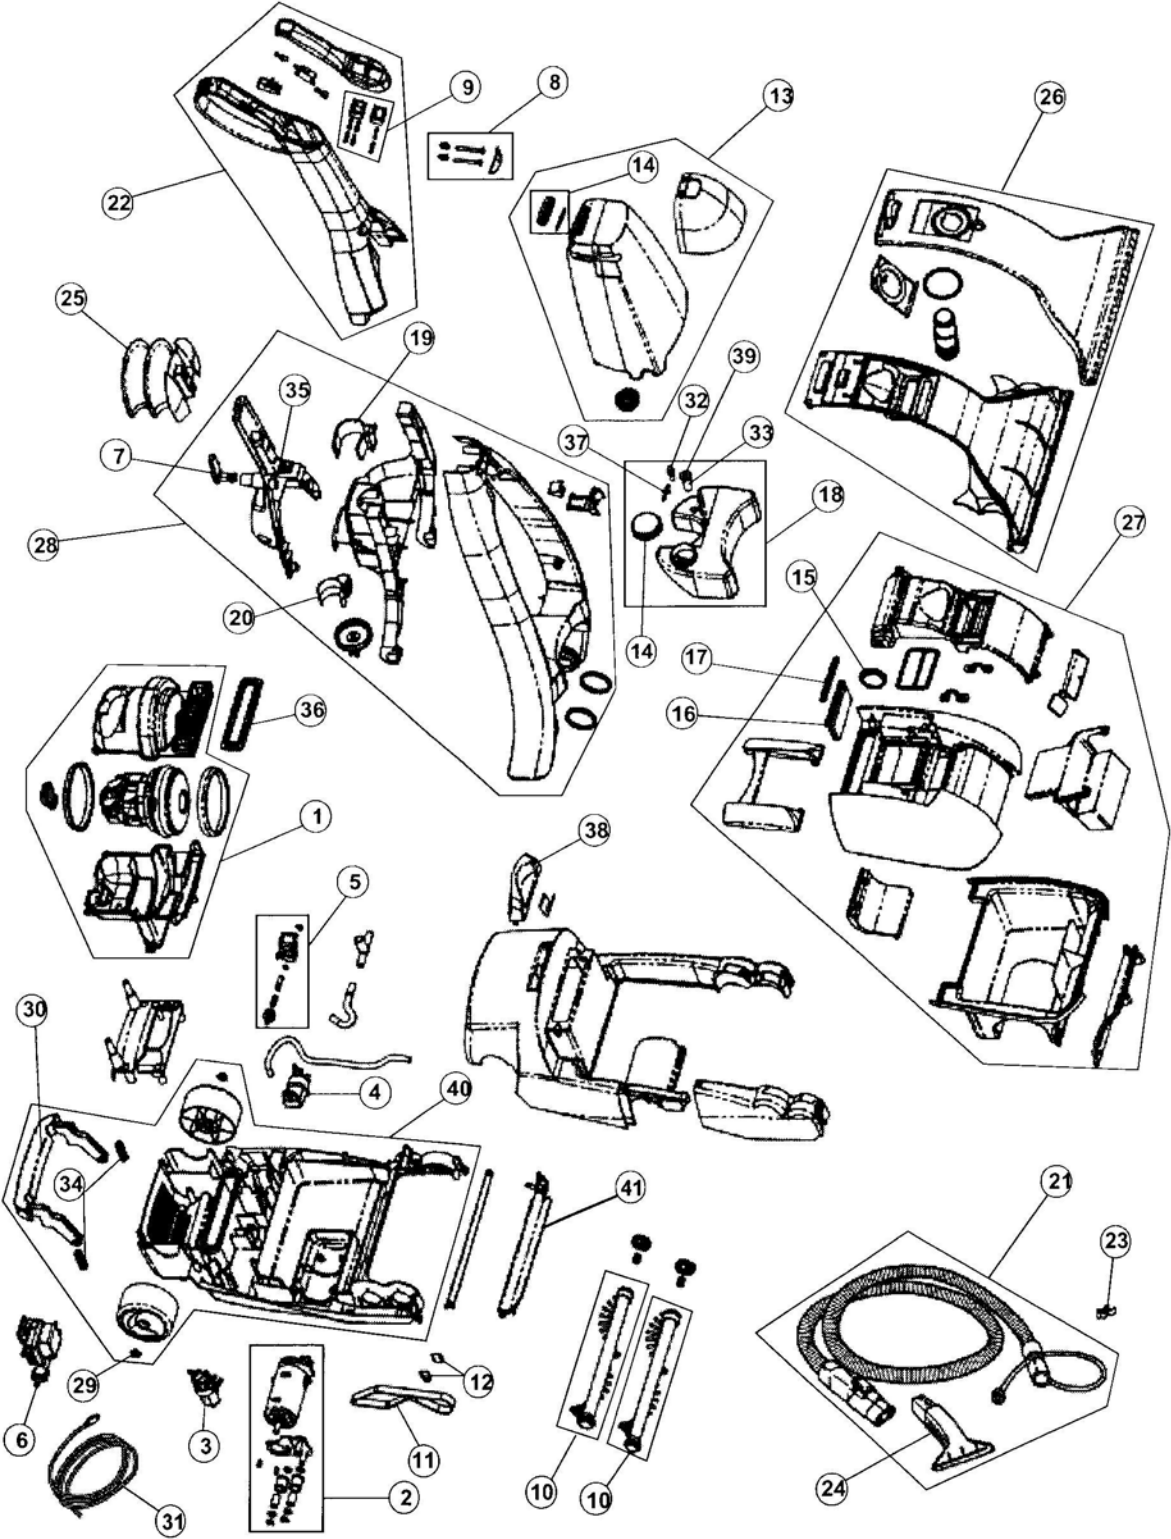

RY7910  
RY7940

Item	Part Number	Model's To Fit	Part Description
1	2790100000	RY7910	BASE, MOTOR, BRUSHROLL, BRUSH ROLL MOTOR, & HOUSING ASSEMBLY
	2790201600	RY7910, RY7940	MOTOR ASSEMBLY
2	2790401000	RY7910, RY7940	BRUSH MOTOR ASSEMBLY
3	1790320000	RY7910, RY7940	SOAP DISPENSING VALVE
4	1790330000	RY7910, RY7940	LOW PRESSURE SPRAY VALVE
5	2790360600	RY7910, RY7940	SIDE PORT CONNECTOR ASSEMBLY
6	1790300000	RY7910, RY7940	LOW PRESSURE PUMP
7	1720120600	RY7910, RY7940	CORD HOOK - BLACK
8	2790805000 (CE7900)	RY7910, RY7940	HANDLE SCREW ASSEMBLY LIGHT GREY
9	2790820000	RY7910, RY7940	SWITCH ASSEMBLY
10	2790420000	RY7910, RY7940	BRUSHROLL ASSEMBLY
11	3720310001	RY7910, RY7940	STYLE 4/5 BELT - 2 PACK
12	1720380000	RY7910, RY7940	CLIP-BELT GUIDE
13	2790701000	RY7910, RY7940	CLEAN WATER BOTTLE ASSEMBLY
14	2790710700	RY7910, RY7940	CWT / SOAP CAP ASSEMBLY
15	2790505Q00	RY7910, RY7940	DWT CAP ASSEMBLY
16	2790537600	RY7910, RY7940	DWT FILTER ASSEMBLY
17	1790538000	RY7910, RY7940	DWT FILTER GASKET
18	2790750AF0 (CE7900)	RY7910, RY7940	SOAP TANK ASSEMBLY CLEAR BLUE
19	1790605B00	RY7910, RY7940	LEFT HOSE CLIP
20	1790607B00	RY7910, RY7940	RIGHT HOSE CLIP
21	2VC1005000	RY7910, RY7940	HOSE KIT ASSEMBLY
22	2790800000 (CE7900)	RY7910, RY7940	UPPER HANDLE ASSEMBLY LIGHT GREY
23	1791120B00	RY7910, RY7940	WATER TUBE HOSE CLIP
24	2VC1600600	RY7910, RY7940	NOZZLE TOOL ASSEMBLY (NOT AVAILABLE SEPARATELY - SEE #21)
25	1790845B00	RY7910, RY7940	HOSE CADDY
26	2790541Q00	RY7910, RY7940	DW TANK TOP NOZZLE ASSEMBLY
27	2790510Q00	RY7910, RY7940	DW TANK ASSEMBLY
28	2790600000 (CE7900)	RY7910, RY7940	LOWER HANDLE ASSEMBLY LIGHT GREY
29	1710102000	RY7910, RY7940	WHEEL RETAINER CAP
30	1790660B00	RY7910, RY7940	LOWER HANDLE RELEASE PEDAL