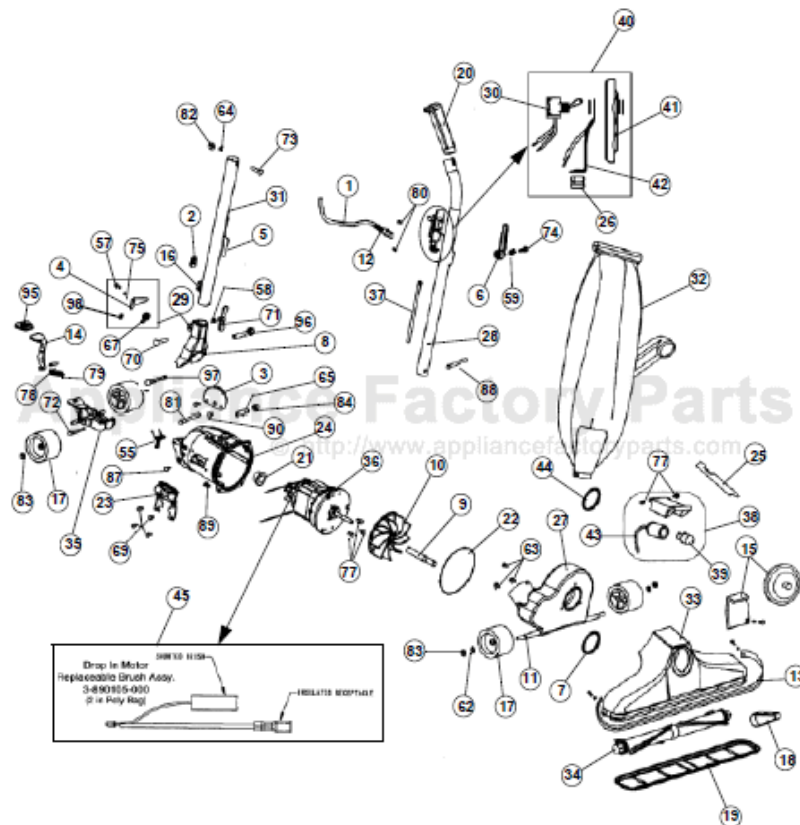

# Royal RY8500 Owner's Manual

[Shop genuine replacement parts for Royal RY8500](#)

[Find Your Royal Vacuum Cleaner Parts - Select From 772 Models](#)

----- Manual continues below -----

### PART LISTING

Item	Part Number	Model's To Fit	Part Description
1	RO-061136	RY8500	CORD 50' 3-WIRE - GREY
	RO-088340	RY8600	CORD 40' 3-WIRE - BLACK
2	RO-230324	RY8500, RY8600	GROMMET
3	RO-133716	RY8500, RY8600	HANDLE STOP PLATE
4	RO-133739	RY8500, RY8600	HANDLE RELEASE LEVER
5	RO-259316	RY8500, RY8600	CORD HOOK - LOWER
6	RO-259319	RY8500, RY8600	CORD HOOK - UPPER QUICK RELEASE
7	RO-285427	RY8500, RY8600	GASKET, NOZZLE SEALING
8	RO-028590	RY8500, RY8600	HANDLE FORK REVISED - POLISHED
9	RO-380261	RY8500, RY8600	SHAFT EXTENSION
10	RO-608005	RY8500, RY8600	FAN / SLIP ON
11	RO-611101	RY8500, RY8600	AXLE STUD
12	RO-611305	RY8500, RY8600	STRAIN RELIEF - POWER CORD
13	RO-801201	RY8500, RY8600	BUMPER - BLACK <b>ORDER 180121A00</b>
14	RO-690715	RY8500, RY8600	RELEASE PEDAL - INCREMENTAL
15	RO-080169	RY8500	ADJUST-O-RITE PLATE ASSEMBLY - BLUE
	RO-080169	RY8600	ADJUST-O-RITE PLATE ASSEMBLY - BLACK
16	RO-670844	RY8500, RY8600	CORD CLIP
17	RO-671705	RY8500, RY8600	WHEEL
18	RO-672260	RY8500, RY8600	BELT
19	RO-672270	RY8500, RY8600	NOZZLE GUARD - 14"
20	RO-880314	RY8500, RY8600	HANDLE GRIP - BLACK
21	RO-870006	RY8500, RY8600	GROMMET, MOTOR
22	RO-870024	RY8500, RY8600	MOTOR HOUSING O-RING
23	RO-870130	RY8500, RY8600	SIDE PLATE
24	RO-871201	RY8500, RY8600	MOTOR HOUSING - POLISHED
25	RO-880262	RY8500, RY8600	BELT LIFTER
26	RO-880304	RY8500, RY8600	STRAIN RELIEF - INTERNAL CORD
27	RO-670116	RY8500, RY8600	FAN CASE ASSEMBLY
28	RO-891051	RY8500, RY8600	UPPER HANDLE ASSEMBLY - INCL #6, #20 QUICK RELEASE CORD HOOK
29	RO-028580	RY8500	HANDLE FORK & LATCH ASSEMBLY REPLACED BY 2028590000 & 2208590000
	RO-028590	RY8500, RY8600	HANDLE FORK & LATCH ASSY - REVISED
30	RO-163302	RY8500, RY8600	SWITCH
	RO-208590	RY8500, RY8600	LOWER HANDLE TUBE - INCL #5, #16 REVISED