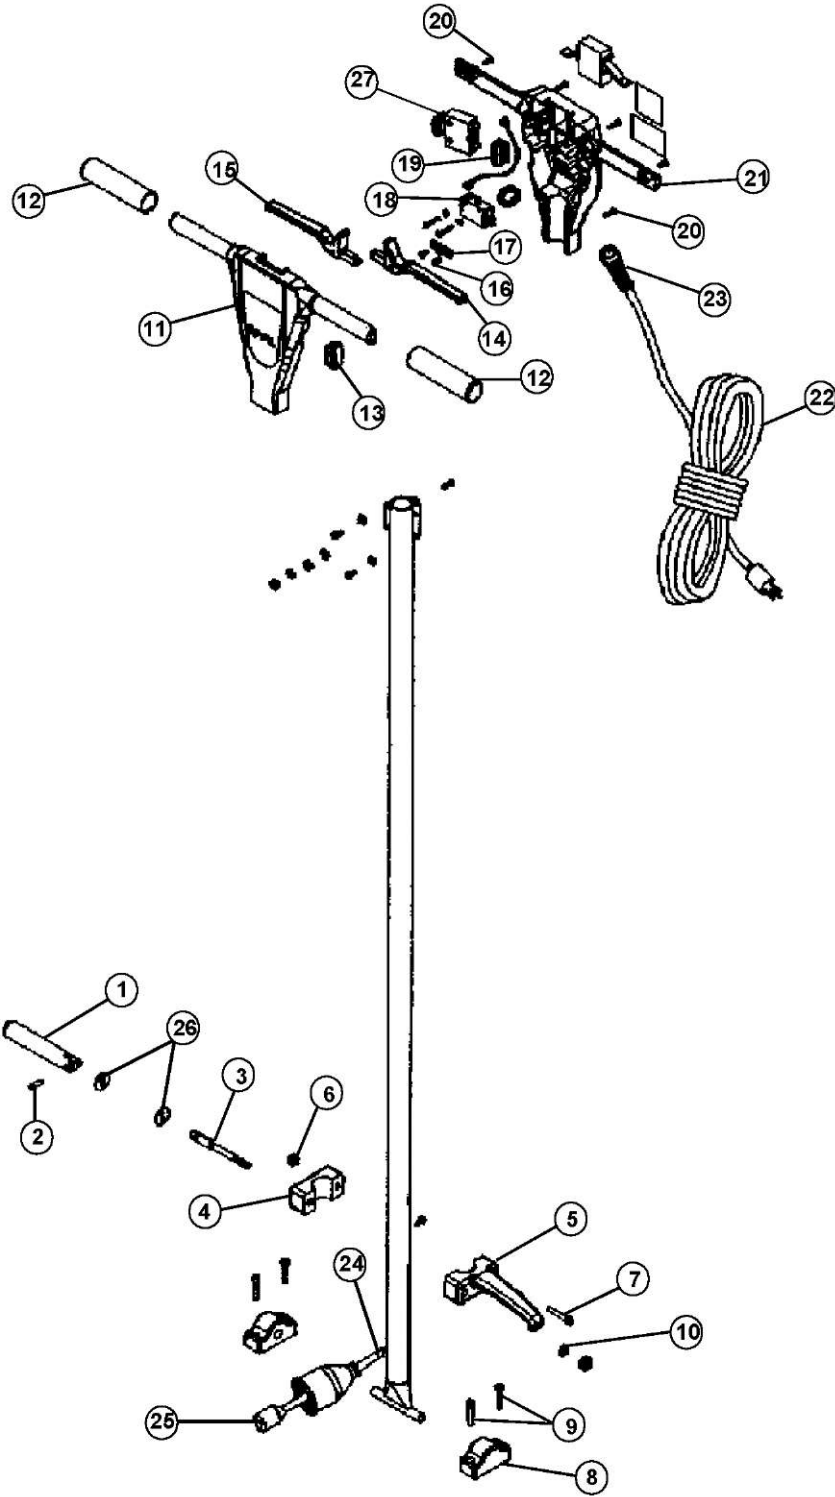

----- Manual continues below -----

COMMERCIAL FLOOR BURNISHER

ASSEMBLY SCHEMATIC

RYC300

COMMERCIAL FLOOR BURNISHER

RYC300

Item	Part Number	Models To Fit	Part Description
1	AS312215	RYC300	HANDLE RELEASE
2	VF30017	RYC300	SCREW
3	VF30015	RYC300	HANDLE RELEASE BOLT
4	VF30014	RYC300	COVER, HOOK
5	VF30013	RYC300	CORD HOOK
6	VF13503	RYC300	LOCK NUT M-8 X 5.7
7	VF14114	RYC300	SCREW M-5 X 55
8	VF30011	RYC300	CLAMP BLOCK - HANDLE
9	VF14053	RYC300	HEX SCREW M-6 X 25
10	VF13504	RYC300	LOCK NUT M-10
11	AS312208	RYC300	FRONT HANDLE COVER
12	VF48310	RYC300	HANDLE GRIP
13	GV40238H	RYC300	LEVER SOLUTION COVER
14	AS312210	RYC300	LEFT LEVER SWITCH
15	AS312211	RYC300	RIGHT LEVER SWITCH
16	V V13661	RYC300	SCREW M-4 X 12
17	VF48309	RYC300	CLAMP BLOCK
18	VF44203	RYC300	SWITCH ASSEMBLY
19	AS312203	RYC300	PLUG
20	GT13009	RYC300	SCREW M-5 X 30
21	AS312209	RYC300	REAR HANDLE COVER
22	VF45126	RYC300	ORANGE CORD ORDER VF45119 YELLOW
	VF45119	RYC300	YELLOW CORD
23	AS22009	RYC300	STRAIN RELIEF
24	VF50120	RYC300	GROMMET
25	VF45120	RYC300	HANDLE CORD
26	VF30018	RYC300	WASHER
27	VF99010C	RYC300	CIRCUIT BREAKER - 17 AMP

COMMERCIAL FLOOR BURNISHER

RYC300

COMMERCIAL FLOOR BURNISHER

RYC300

Item	Part Number	Models To Fit	Part Description
1	VF99925R	RYC300	MOTOR
a	VF999262	RYC300	CARBON BRUSH (SET/4)
b	VF999261	RYC300	RECTIFIER
2	VF53112	RYC300	LEFT BRACKET
3	VF53113	RYC300	RIGHT BRACKET
4	VF13520	RYC300	SMALL LOCK WASHER
5	VF50119	RYC300	LARGE LOCK WASHER
6	VF48202	RYC300	WHEEL 5"
7	V V13621	RYC300	SELF TAPPING SCREW 5 X 20
8	VF47058	RYC300	WHEEL 6"
9	VA96851	RYC300	FRONT CAP AXLE
10	VF47027	RYC300	WASHER
11	VF50123	RYC300	WASHER
12	VF14004	RYC300	RETAINING WHEEL
13	VA13474	RYC300	SCREW M-5 X 16
14	VF13517	RYC300	PLAIN WASHER
15	VF99003A	RYC300	PAD FASTENER
16	VF99024	RYC300	PAD HOLDER
17	VF14079E	RYC300	BELT - 39"
18	VF52011A	RYC300	REAR AXLE
19	VF52010R	RYC300	FRONT AXLE
20	AS41901	RYC300	MALE PLUG PROTECTOR - SMALL
21	VF53107	RYC300	HEX SCREW - BRACKET
22	VF13514	RYC300	WASHER