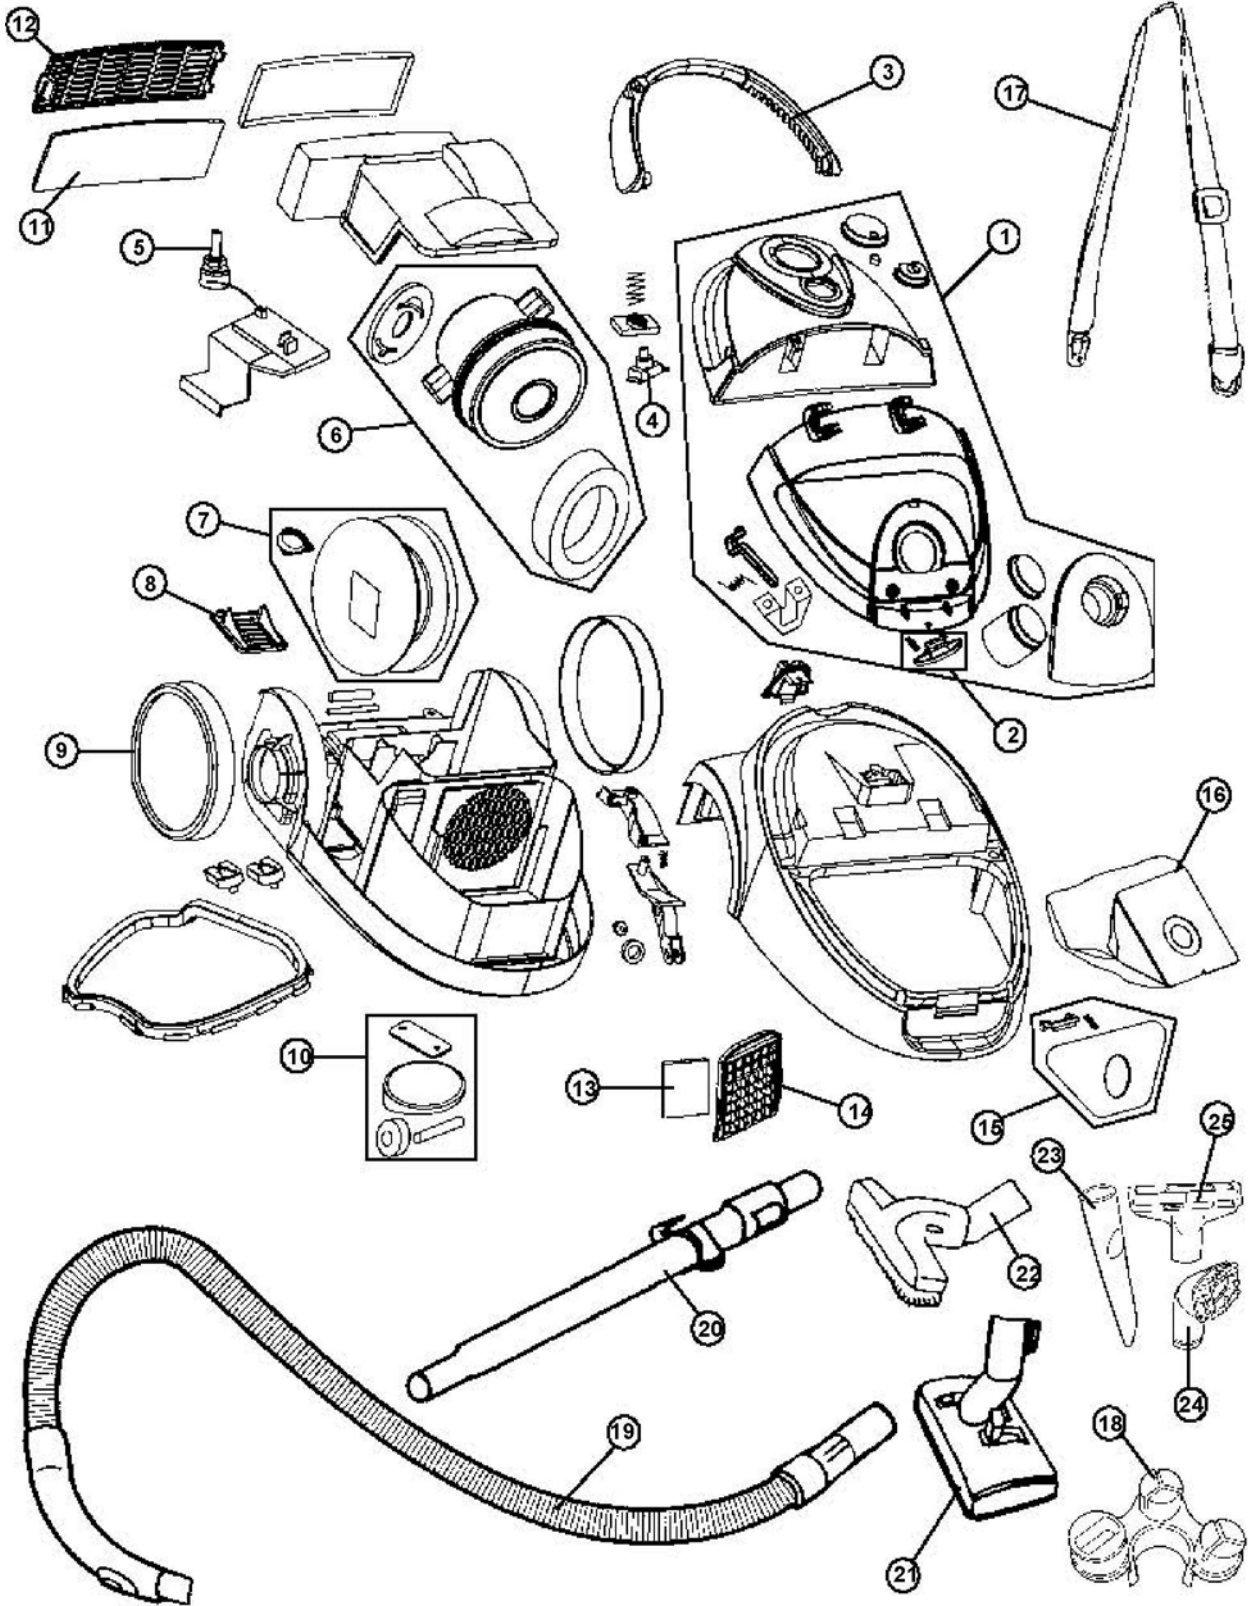

This Owner's Manual is provided and hosted by [Appliance Factory Parts](#).

Royal SR30010 Owner's Manual

[Shop genuine replacement parts for Royal SR30010](#)

[Find Your Royal Vacuum Cleaner Parts - Select From 772 Models](#)

----- Manual continues below -----

ASSEMBLY SCHEMATIC

SR30010

PART LISTING

SR30010

Item	Part Number	Model's To Fit	Part Description		
1	2KT3030000	SR30010	TOP HOUSING - LID COVER ASSEMBLY		
2	1KT3111000	SR30010	LATCH - LID COVER		
3	1KT3101000	SR30010	HANDLE		
4		SR30010	POWER SWITCH		
5		SR30010	PCB ASSEMBLY		
6	2KT3040000	SR30010	MOTOR ASSEMBLY - 10 AMP		
7	2KT3010000	SR30010	CORD REWIND ASSEMBLY		
8	1KT3107000	SR30010	ACCESS DOOR COVER - CORD REWIND		
9	1KT3102000	SR30010	REAR WHEEL WITH HUB CAP		
10	2KT3000000	SR30010	UNIVERSAL WHEEL ASSEMBLY		
11	1KT3104000	SR30010	EXHAUST FILTER		
12	1KT3106000	SR30010	FILTER COVER GRILL - EXHAUST		
13	1KT3103000	SR30010	INLET FILTER		
14	1KT3105000	SR30010	FILTER COVER GRILL - INLET		
15	RO-KT3109-0	SR30010	BAG HOLDER ASSEMBLY		
16	1RY1080000	SR30010	TYPE P BAG - ROYAL AIRE		
	AR10120	SR30010	TYPE P BAG - 7 PACK + 1 INLET FILTER - 1 EXHAUST FILTER		
17	1KT3108000	SR30010	CARRY STRAP		
18	1KT1050000	SR30010	TOOL HOLDER		
19	2KT3020000	SR30010	HOSE ASSEMBLY		
20	1KT3109000	SR30010	EXTENSION WAND - PLASTIC		
21	1KT3110000	SR30010	CARPET / RUG NOZZLE		
22		SR30010	BARE FLOOR BRUSH		
23	1KT1100000	SR30010	CREVICE TOOL		
24		SR30010	DUSTING BRUSH		
25	1KT1101000	SR30010	UPHOLSTERY TOOL		