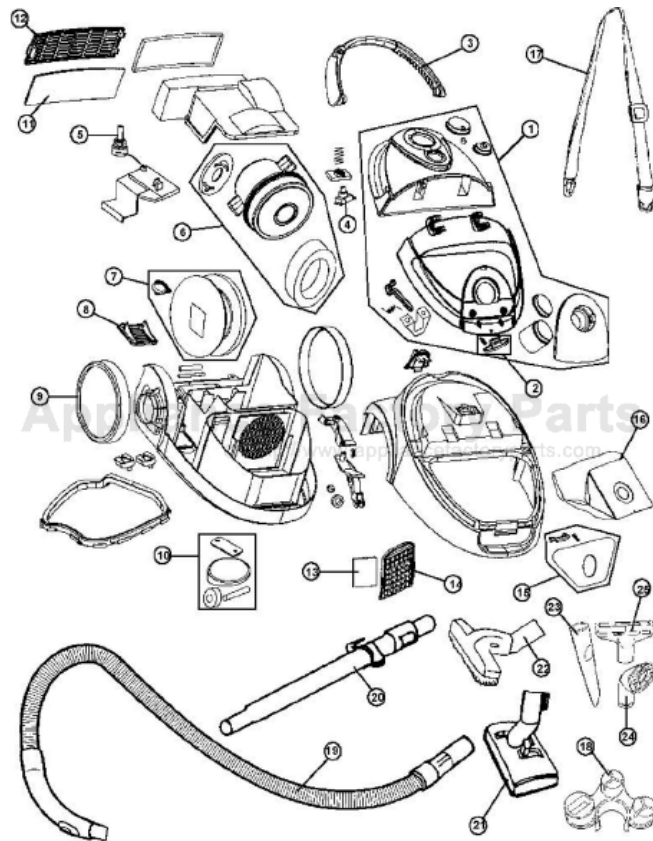

This Owner's Manual is provided and hosted by [Appliance Factory Parts](#).

Royal SR30010 Owner's Manual

[Shop genuine replacement parts for Royal SR30010](#)

[Find Your Royal Vacuum Cleaner Parts - Select From 772 Models](#)

----- Manual continues below -----

ASSEMBLY SCHEMATIC

SR30010

PART LISTING

SR30010

Item	Part Number	Model's To Fit	Part Description		
1	2KT3030000	SR30010	TOP HOUSING - LID COVER ASSEMBLY		
2	1KT3111000	SR30010	LATCH - LID COVER		
3	1KT3101000	SR30010	HANDLE		
4		SR30010	POWER SWITCH		
5		SR30010	PCB ASSEMBLY		
6	2KT3040000	SR30010	MOTOR ASSEMBLY - 10 AMP		
7	2KT3010000	SR30010	CORD REWIND ASSEMBLY		
8	1KT3107000	SR30010	ACCESS DOOR COVER - CORD REWIND		
9	1KT3102000	SR30010	REAR WHEEL WITH HUB CAP		
10	2KT3000000	SR30010	UNIVERSAL WHEEL ASSEMBLY		
11	1KT3104000	SR30010	EXHAUST FILTER		
12	1KT3106000	SR30010	FILTER COVER GRILL - EXHAUST		
13	1KT3103000	SR30010	INLET FILTER		
14	1KT3105000	SR30010	FILTER COVER GRILL - INLET		
15	RO-KT3109-0	SR30010	BAG HOLDER ASSEMBLY		
16	1RY1080000	SR30010	TYPE P BAG - ROYAL AIRE		
	AR10120	SR30010	TYPE P BAG - 7 PACK + 1 INLET FILTER - 1 EXHAUST FILTER		
17	1KT3108000	SR30010	CARRY STRAP		
18	1KT1050000	SR30010	TOOL HOLDER		
19	2KT3020000	SR30010	HOSE ASSEMBLY		
20	1KT3109000	SR30010	EXTENSION WAND - PLASTIC		
21	1KT3110000	SR30010	CARPET / RUG NOZZLE		
22		SR30010	BARE FLOOR BRUSH		
23	1KT1100000	SR30010	CREVICE TOOL		
24		SR30010	DUSTING BRUSH		
25	1KT1101000	SR30010	UPHOLSTERY TOOL		