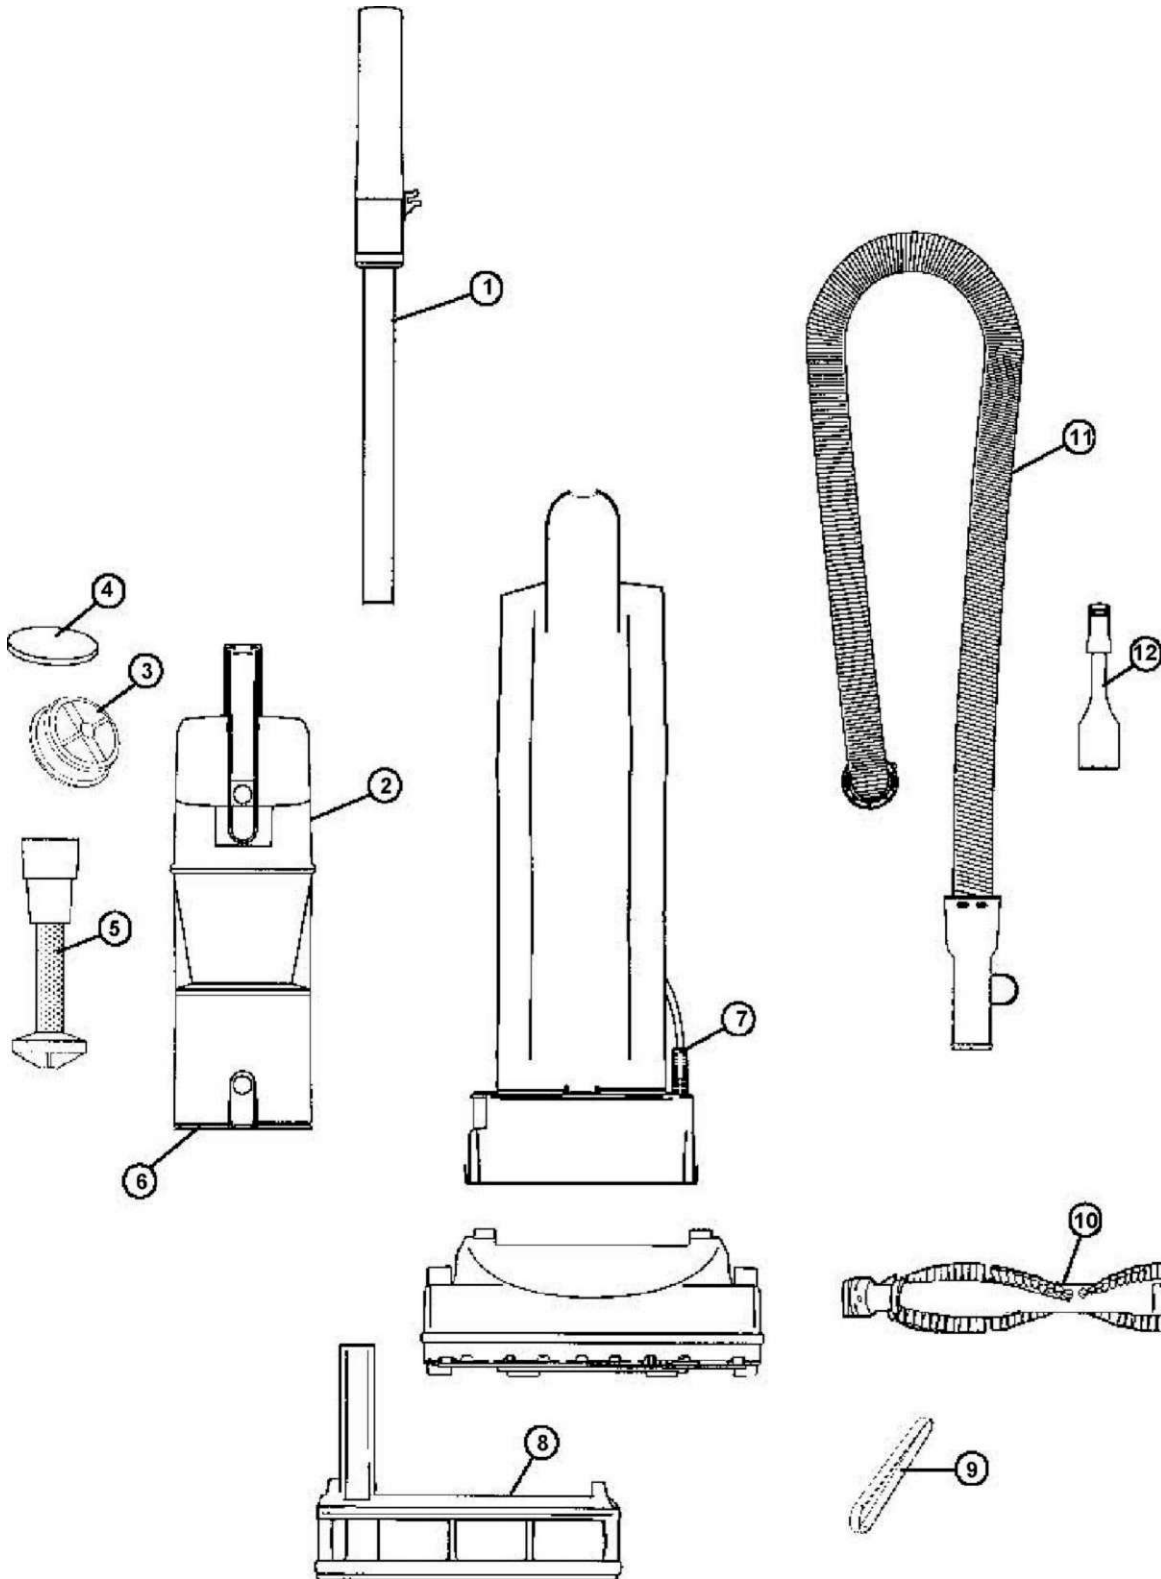

# Royal UD20015 Owner's Manual

[Shop genuine replacement parts for Royal UD20015](#)

[Find Your Royal Vacuum Cleaner Parts - Select From 772 Models](#)

----- Manual continues below -----

Quick-lite  
CYCLONIC

## PART LISTING

Item	Part Number	Models To Fit	Part Description
1	440001593	UD20015, UD20020	HANDLE ASSEMBLY - RED
		UD20025	HANDLE ASSEMBLY - black
2	440001596	UD20015, UD20020	DIRT CUP ASSEMBLY - RED
		UD20025	DIRT CUP ASSEMBLY - black
3	304019001	ALL	F-44 FILTER ASSEMBLY
4	440001598	ALL	FOAM FILTER
5	440001597	ALL	DIRT TUBE BAFFLE
6	440001600	ALL	GASKET - DIRT CUP BOTTOM DOOR
7	2997125600	ALL	POWER CORD - 25'
8	440001594	ALL	NOZZLE GUARD ASSEMBLY
9	1sN0220001	ALL	STYLE 15 BELT
10	440001595	ALL	BRUSH ROLL ASSEMBLY
11	440001599	ALL	UPPER HOSE ASSEMBLY - BLACK
12	440001616	ALL	2 IN 1 DUSTING BRUSH / CREVICE TOOL