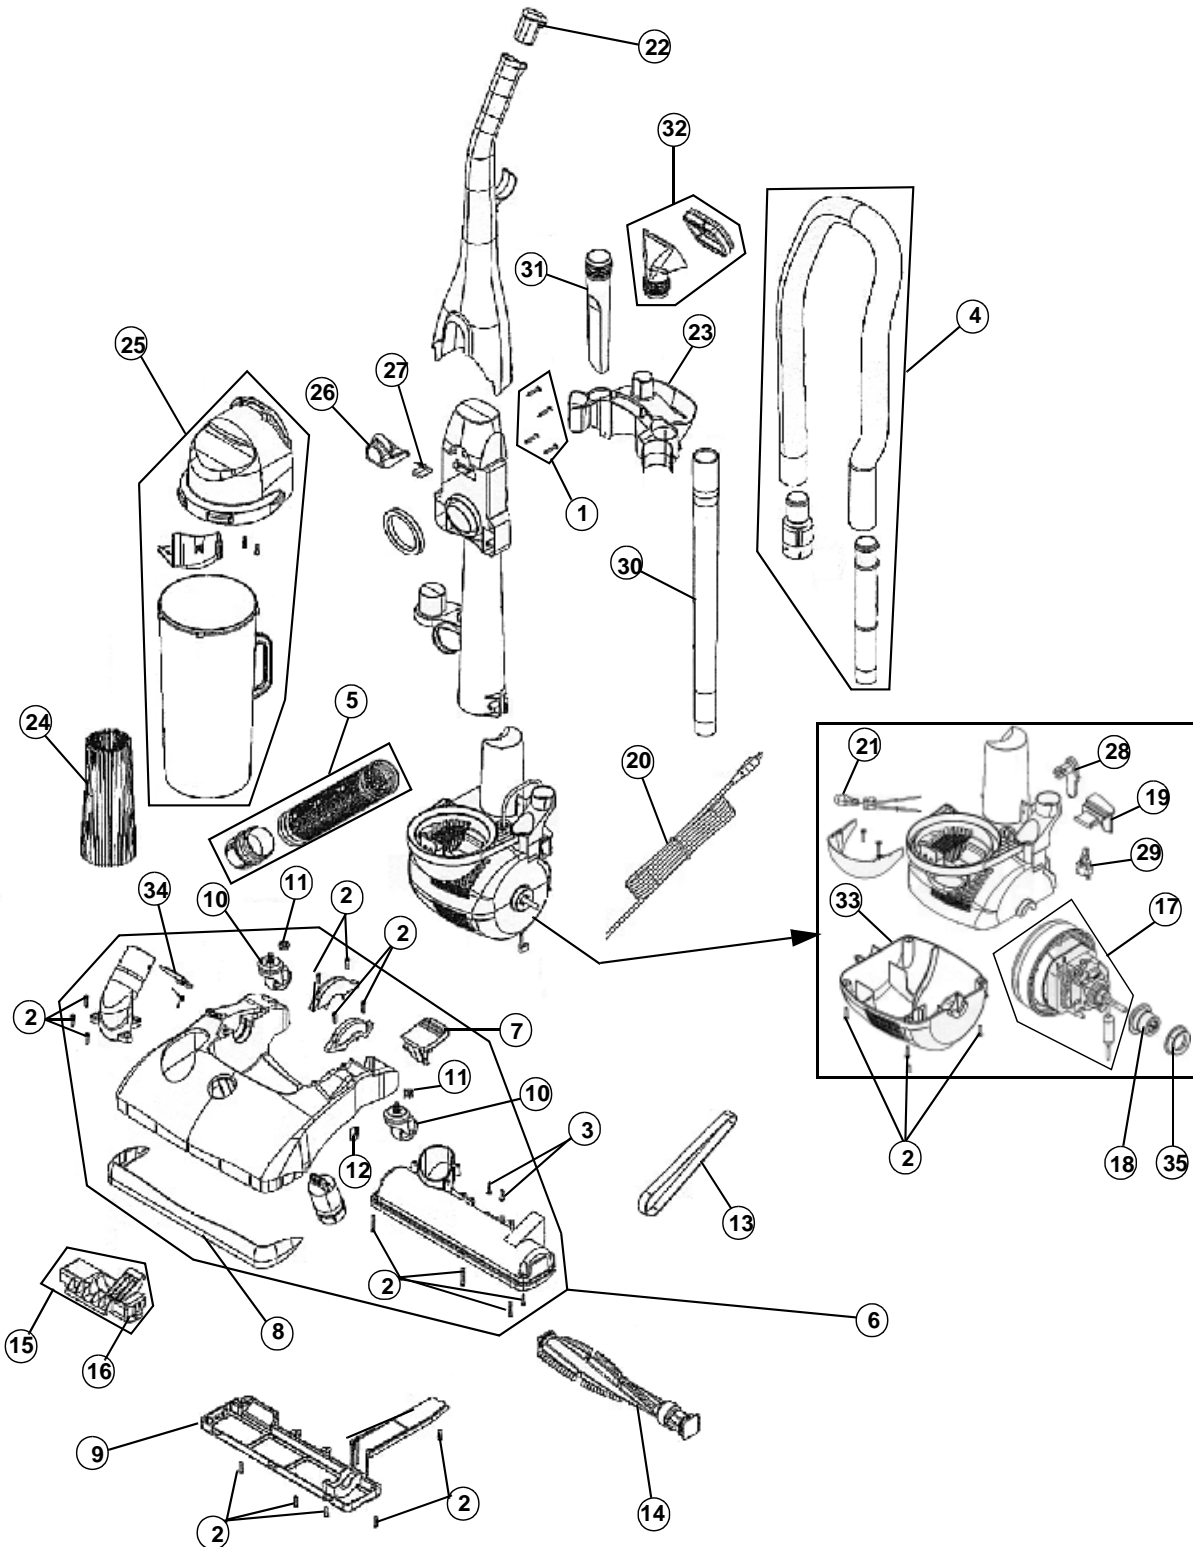

### MODEL NO.

- 085800
- 085805
- 085806
- 085807HD
- 085810
- 085830(T)
- 085840HD
- UD40235
- UD40235HD

## PART LISTING

Item	Part Number	Models To Fit	Part Description
1	2881250000	ALL	HANDLE SCREW ASSEMBLY
2	1720430000	ALL	SCREW 8-10 X 5/8 - COMBO
3	1250100000	ALL	SCREW 8-10 X 1 - BODY
4	2881005600	ALL	HOSE ASSEMBLY
5	2881015600	ALL	LOWER HOSE ASSEMBLY
6	2JF1041600	ALL	NOZZLE COVER / BASE ASSEMBLY BLACK ONLY
7	1JE1044G00	ALL	HANDLE RELEASE PEDAL
8	1881050B00	ALL	BUMPER
9	1JE1056600	ALL	NOZZLE GUARD
10	1912370000	ALL	CASTER
11	1912420000	ALL	WHEEL RETAINER / PAL NUT
12	1720380000	ALL	BELT GUIDE CLIP
13	1540310001	ALL	BELT - STYLE 5
14**	2881080000 SEE NOTES	ALL	BRUSH ROLL ASSEMBLY <b>ORDER 2881020000 AND 1881020600 OR 1JE1056600 DEPENDING ON MODEL / CLEANER TYPE</b>
	2881020000	ALL	BRUSH ROLL ASSEMBLY
15	2JE1110600	ALL	ROLLER LIFTER ASSEMBLY
16	1881110600	ALL	FRONT ROLLER - <b>ORDER #15</b>
17	1JE1120000	ALL	MOTOR ASSEMBLY
18	1881130000	ALL	GROMMET
19	1881135G00	ALL	SWITCH PEDAL
20	1881140600	ALL	POWER CORD
21	1920906000	ALL	BULB #906
22	1881201600	ALL	HANDLE CAP
23	1881205600	ALL	TOOL CADDY
24	2JC0360000	ALL	F-1 / HEPA FILTER ASSEMBLY
25	2881235000	ALL	DIRT CUP ASSEMBLY
26	1881250000	ALL	DIRT CUP LATCH
27	1881255000	ALL	DIRT CUP LATCH SPRING
28	1790655600	ALL	CORD HOOK
29	1860081000	ALL	SWITCH
30	1863365600	ALL	EXTENSION WAND
31	1920035600	ALL	CREVICE TOOL

### MODEL NO.

085800  
085805  
085806  
085807HD  
085810  
085830(T)  
085840HD  
UD40235  
UD40235HD