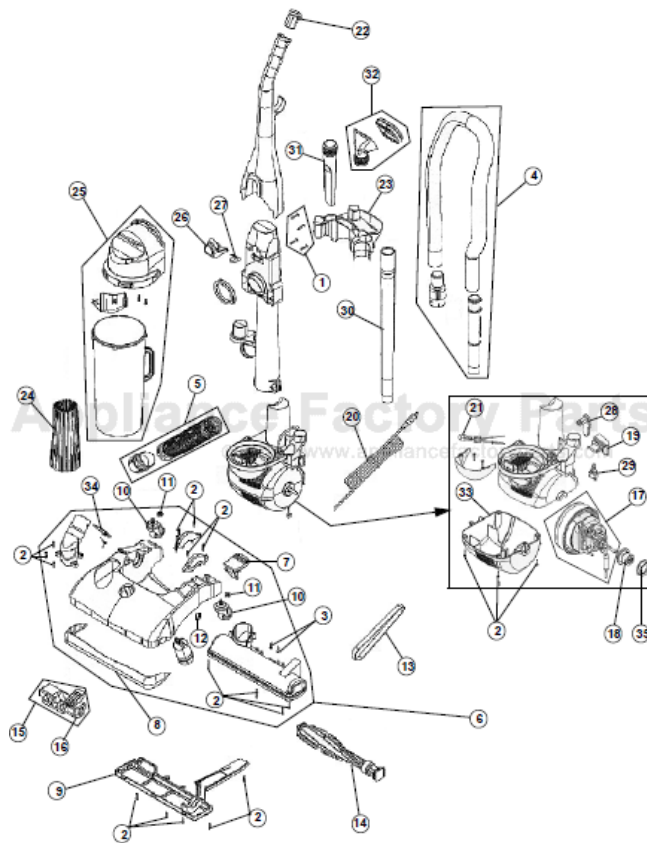

[Find Your Royal Vacuum Cleaner Parts - Select From 772 Models](#)

----- Manual continues below -----