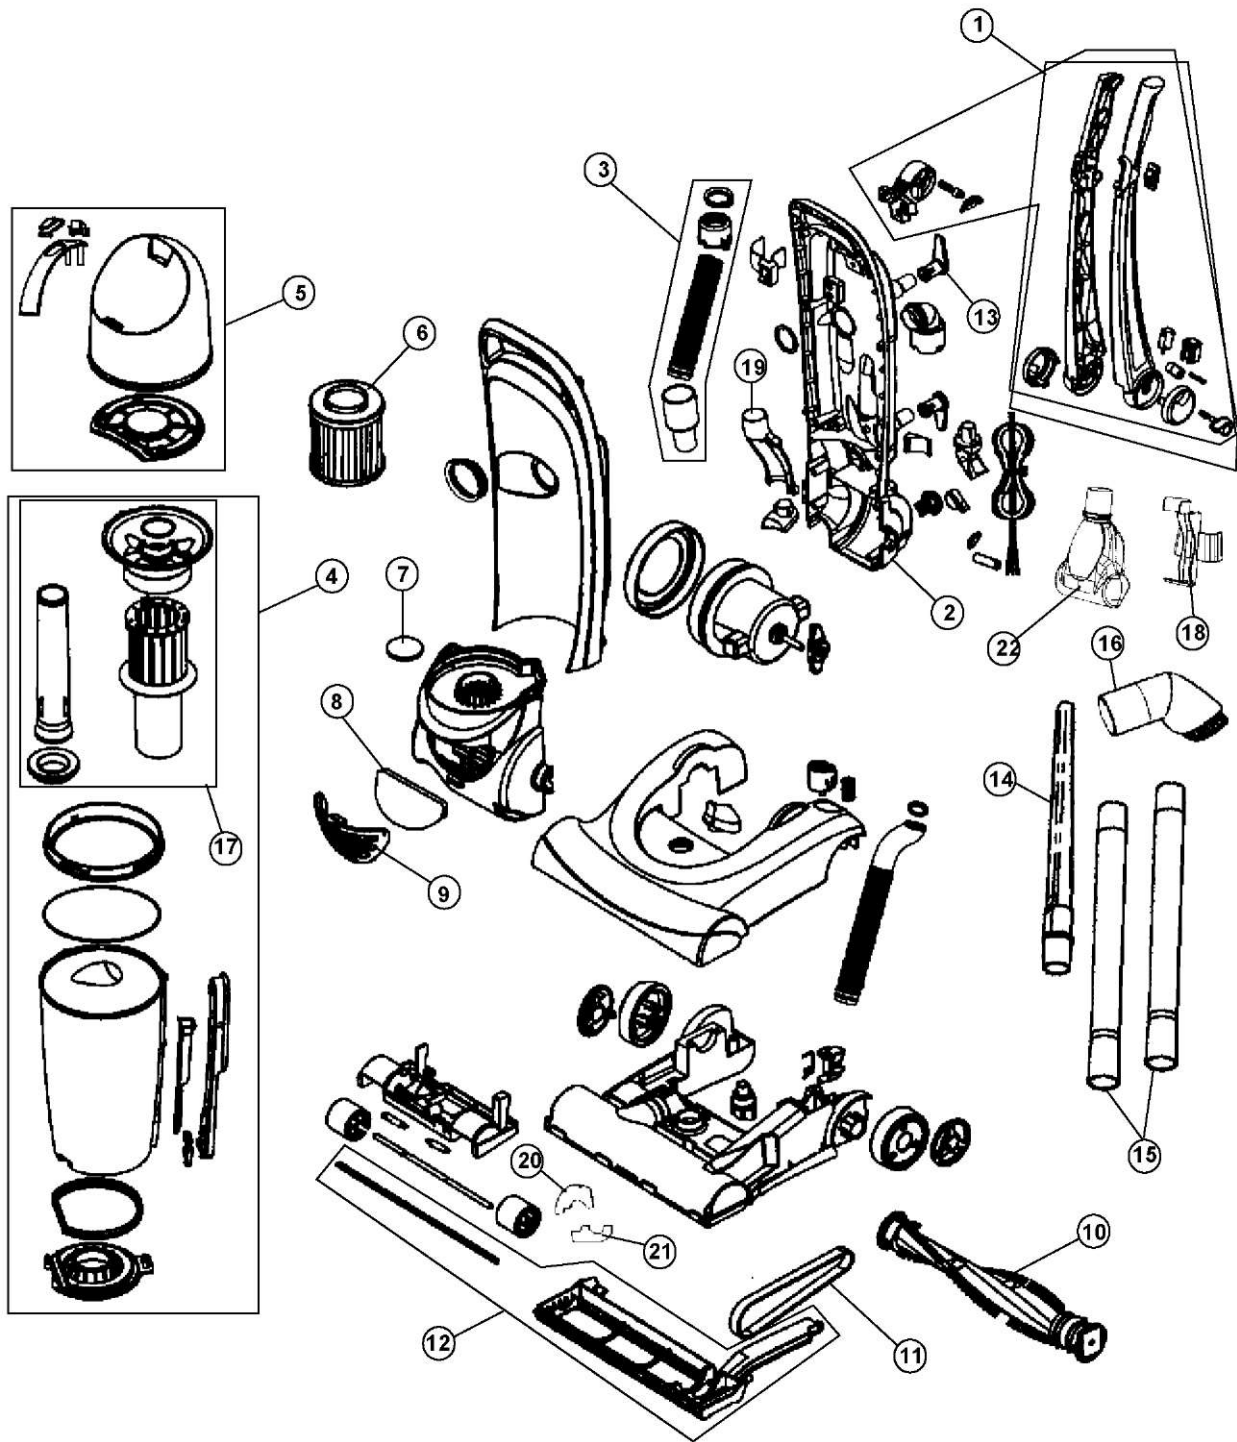

# Royal UD40000 Owner's Manual

[Shop genuine replacement parts for Royal UD40000](#)

[Find Your Royal Vacuum Cleaner Parts - Select From 772 Models](#)

----- Manual continues below -----

085850  
UD40000  
UD40005  
UD40270  
UD40285

## PARTS LIST

| Item | Part Number | Models To Fit                        | Part Description                |
|------|-------------|--------------------------------------|---------------------------------|
| 15   | 1SN0110000  | 085850, UD40000,<br>UD40005, UD40285 | EXTENSION WAND                  |
|      | 1LW3030000  | UD40270                              | EXTENSION WAND                  |
| 16   | 1SN0114000  | 085850, UD40000,<br>UD40005, UD40285 | UPHOLSTREY / DUSTING BRUSH TOOL |
|      | 1LW3020000  | UD40270                              | UPHOLSTREY / DUSTING BRUSH TOOL |
| 17   | 2LW8585000  | ALL                                  | DIRT CUP AIR FILTER             |
| 18   | 1LW4030000  | UD40285                              | TURBO TOOL CLIP                 |
| 19   | 1LW3080000  | UD40270                              | LOWER HOSE ADAPTOR              |
|      | 1LW4040000  | UD40285                              | LOWER HOSE ADAPTOR              |
| 20   | 1LW3050000  | ALL                                  | UPPER FELT                      |
| 21   | 1LW3060000  | ALL                                  | LOWER FELT                      |
| 22   | 2IW4020000  | UD40285                              | TURBO TOOL                      |