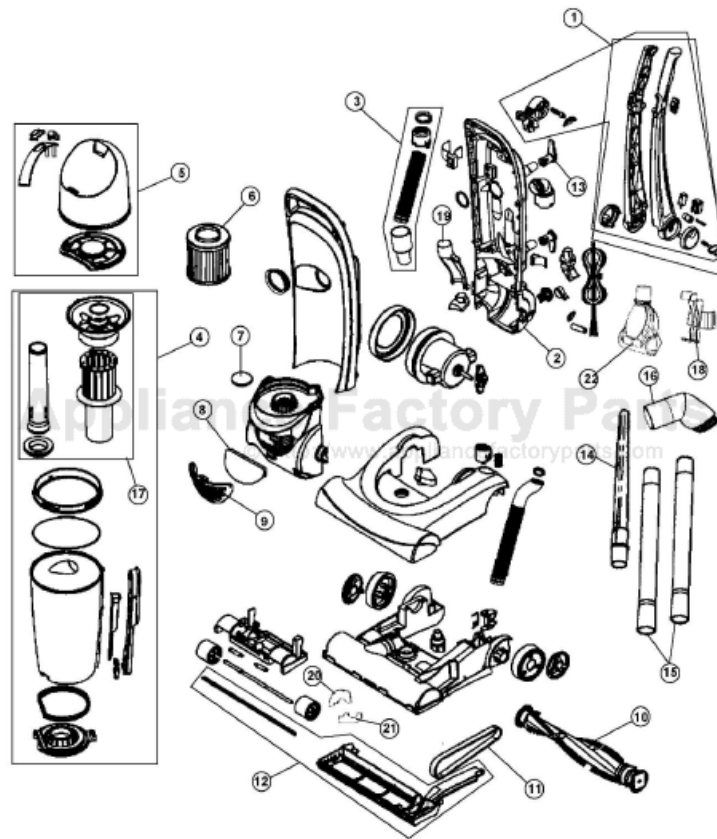

[Find Your Royal Vacuum Cleaner Parts - Select From 772 Models](#)

----- Manual continues below -----