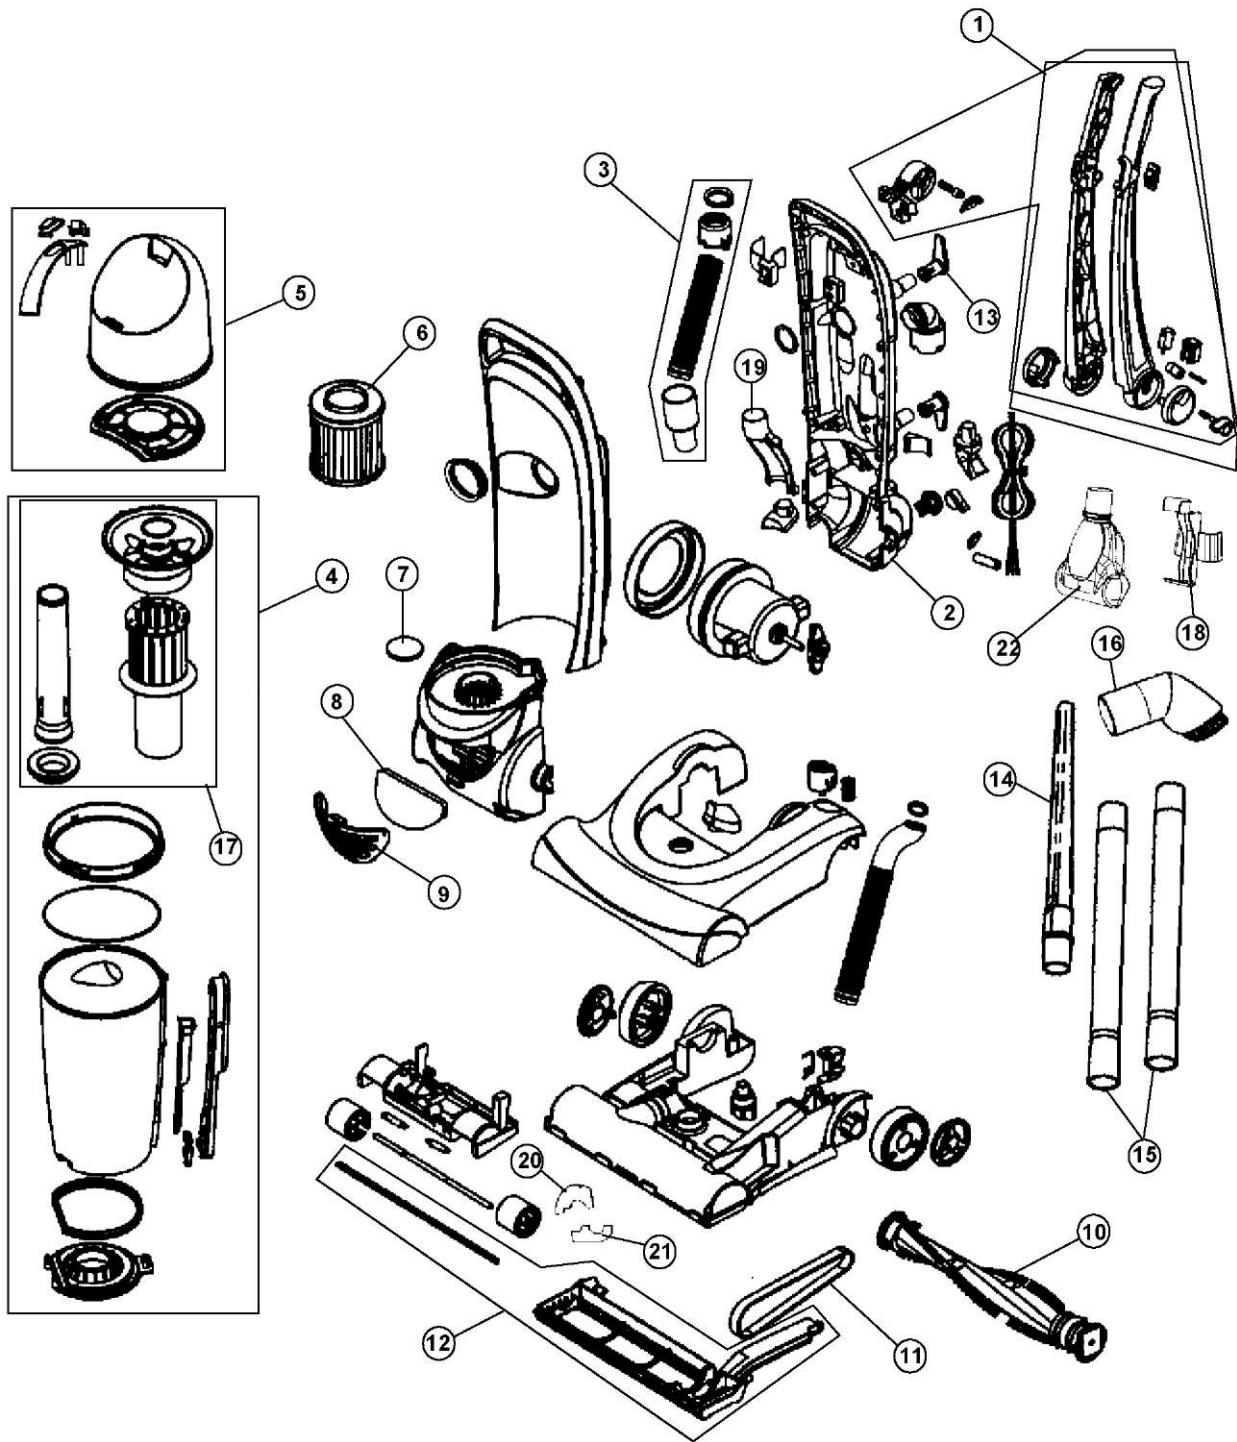

----- Manual continues below -----

085850
UD40000
UD40005
UD40270
UD40285

PARTS LIST

Item	Part Number	Models To Fit	Part Description
1	2LW1101000	085850	HANDLE ASSEMBLY - RED DOES NOT INCLUDED HANDLE SWIVEL
	2LW1101	UD40000	HANDLE ASSEMBLY - ELECTRIC SKY BLUE
	2LW1101	UD40005	HANDLE ASSEMBLY - RASPBERRY
	2LW4010000	UD40270, UD40285	HANDLE ASSEMBLY - RED INCLUDES HANDLE SWIVEL
2	2LW1103000	085850, UD40270, UD40285	BACK PANEL ASSEMBLY - RED
	2LW1103	UD40000	BACK PANEL ASSEMBLY - ELTR SKY BLUE
	2LW1103	UD40005	BACK PANEL ASSEMBLY - RASPBERRY
3	2LW1102000	085850, UD40000, UD40005, UD40285	UPPER HOSE ASSEMBLY
	2LW3000000	UD40270	UPPER HOSE ASSEMBLY
4	2LV1120000	ALL	DIRT CUP ASSEMBLY
5	1LV1115600	085850, UD40270, UD40285	DIRT CUP LID ASSEMBLY - RED
	1LV1115	UD40000	DIRT CUP LID ASSEMBLY - ELTR SKY BLUE
	1LV1115	UD40005	DIRT CUP LID ASSEMBLY - RASPBERRY
6	1LV1110000	ALL	F-22 FILTER
7	1LV1125000	ALL	INLET FILTER - FOAM
8	1LV1130000	ALL	EXHAUST FILTER
9	1LV1135000	085850, UD40270, UD40285	EXHAUST FILTER COVER - RED
	1LV1135	UD40000	EXHAUST FILTER COVER - ELTR SKY BLUE
	1LV1135	UD40005	EXHAUST FILTER COVER - RASPBERRY
10	2LV1130000	085850, UD40000, UD40005	BRUSH ROLL ASSEMBLY
	2LW3070000	UD40270, UD40285	BRUSH ROLL ASSEMBLY
11	1LV1000000	ALL	STYLE 19 BELT
12	2LV1135600	085850, UD40000, UD40005, UD40285	NOZZLE GUARD ASSEMBLY WITH RUBBER STRIP
	1LW3040000	UD40270	NOZZLE GUARD ASSEMBLY WITH RUBBER STRIP
13	1LV1140000	ALL	CORD HOOK
14	1SN0112000	085850, UD40000, UD40005, UD40285	CREVICE TOOL
	1LW3010000	UD40270	CREVICE TOOL