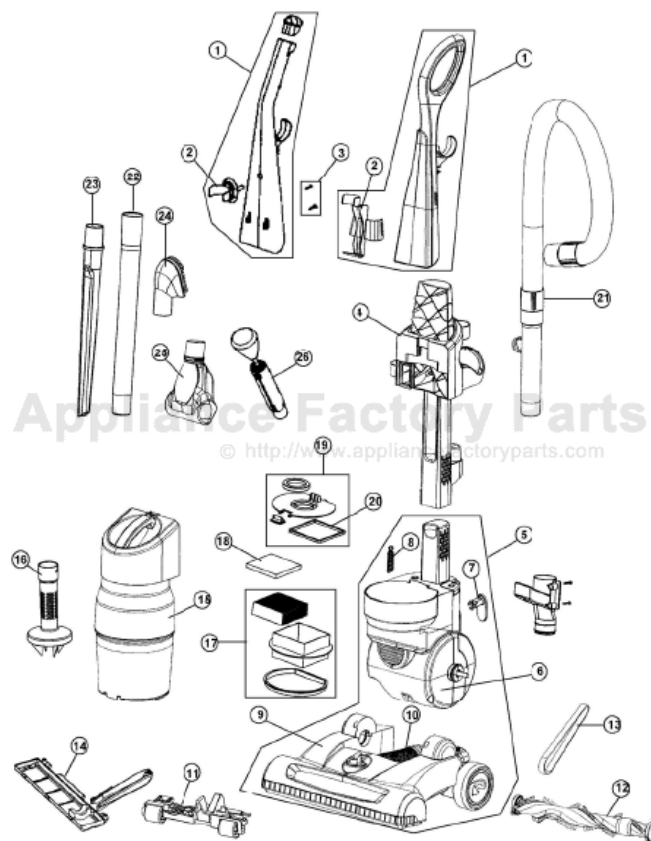

[Find Your Royal Vacuum Cleaner Parts - Select From 772 Models](#)

----- Manual continues below -----