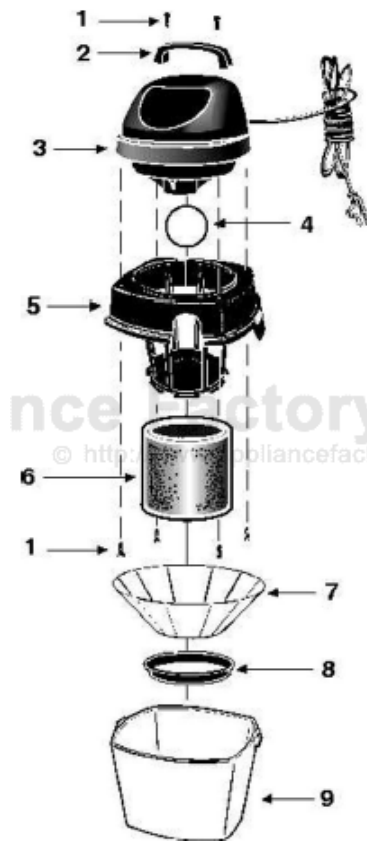

# Shop Vac 2010A Owner's Manual

[Shop genuine replacement parts for Shop Vac 2010A](#)

[Find Your Shop Vac Vacuum Cleaner Parts - Select From 487 Models](#)

----- Manual continues below -----

shop-vac

# Model - 2010A

Catalog 2011200  
2011227  
(1 Gal.)

ITEM	DESCRIPTION	PART NO.
1	Hex Head Screw #10 x 3/4" Type AB	1503999
2	Handle	2410003
3	Power Unit Assembly (w/o handle)	8103997
4	Ball Float	00811-00-0
5	Lid Cage Assembly	3180501
6	Foam Sleeve	9058562
7	Reusable Dry Filter	SV-90107
8	Filter Ring	3006500
9	Tank	3150007