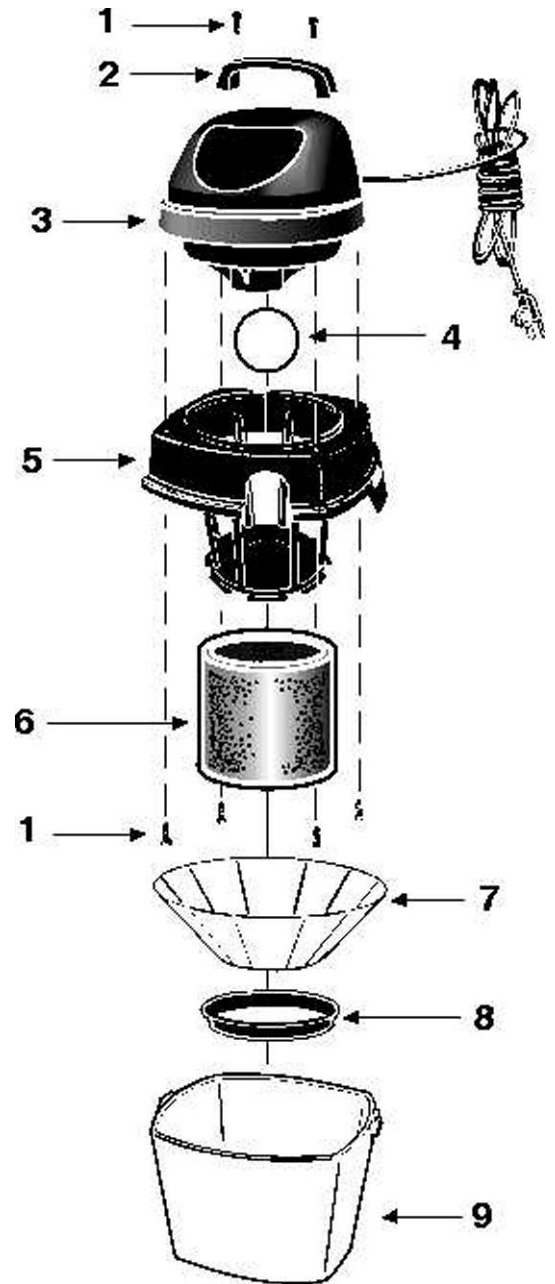

# Shop Vac 2010A Owner's Manual

[Shop genuine replacement parts for Shop Vac 2010A](#)

[Find Your Shop Vac Vacuum Cleaner Parts - Select From 487 Models](#)

----- Manual continues below -----

shop-vac

# Model - 2010A

Catalog 2011200  
2011227  
(1 Gal.)

ITEM	DESCRIPTION	PART NO.
1	Hex Head Screw #10 x 3/4" Type AB	1503999
2	Handle	2410003
3	Power Unit Assembly (w/o handle)	8103997
4	Ball Float	00811-00-0
5	Lid Cage Assembly	3180501
6	Foam Sleeve	9058562
7	Reusable Dry Filter	SV-90107
8	Filter Ring	3006500
9	Tank	3150007