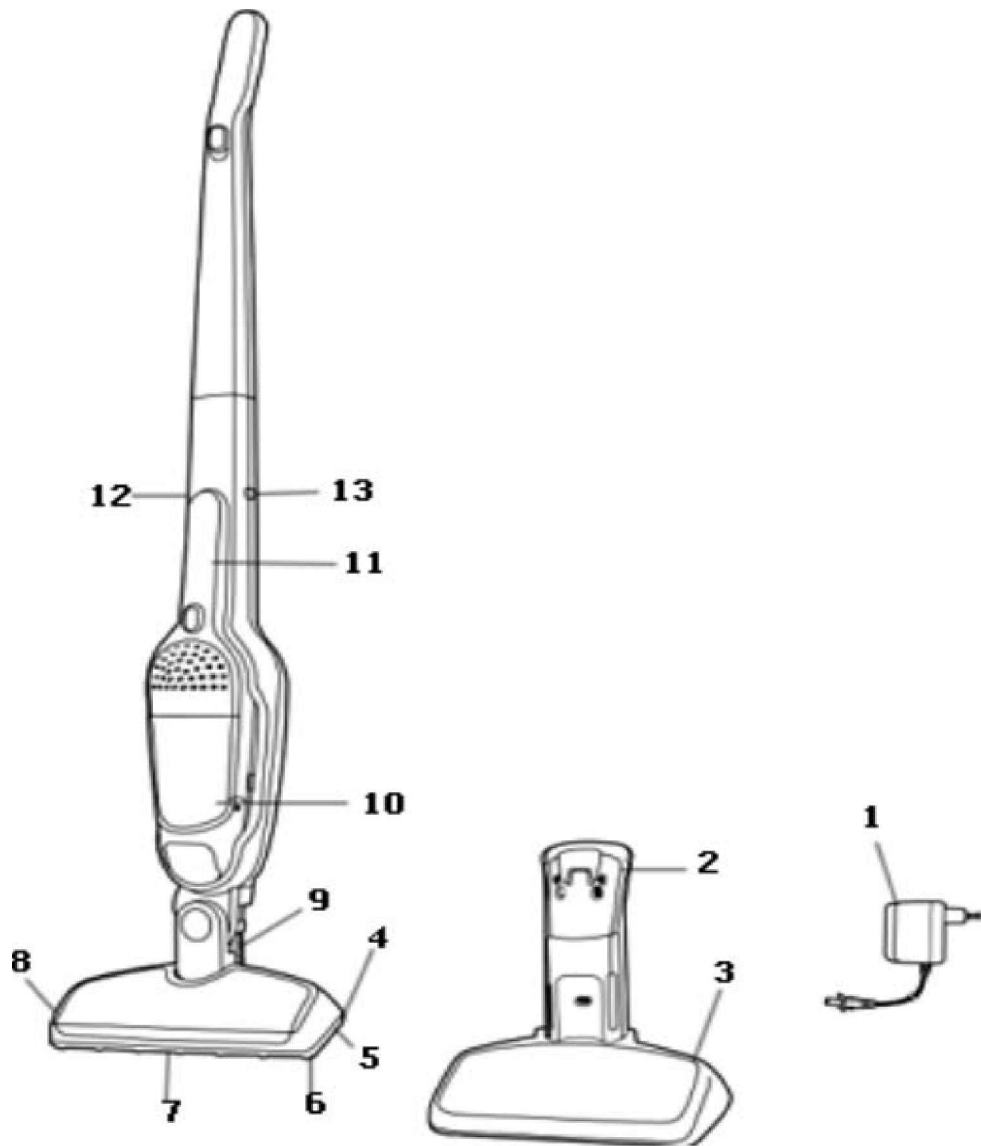

# Electrolux EL1000A Owner's Manual

[Shop genuine replacement parts for Electrolux  
EL1000A](#)

[Find Your Electrolux Vacuum Cleaner Parts - Select From 68 Models](#)

----- Manual continues below -----

Main Body - EL1000A

Ref #	Part	Description	Comments	Qty
1	400066061060	ADAPTER(PRONTO)		
2	98-6061-005	CHARGER STAND TOP ASSY		
3	98-6061-006	CHARGER STAND BASE ASSY		
4	100460620551011	LOCK -BRUSHROLL		
5	100330150381010	SCREW 1/4 TURN		
6	04-6061-413-000001	BELT		
7	98-6061-003	BRUSHROLLASSEMBLY		
8	98-6061-001	WHEEL ASSEMBLY		
9	02-6061-424-091201	BELLOW		
10	986061079	DIRT CUP ASSEMBLY		
11	98-6061-014	HAND VAC ASSEMBLY		
12	00-1115-005-11300	NUT		
13	1180693	SCREW		

Hand Vac and Filter - EL1000A

Ref #	Part	Description	Comments	Qty
1	98-6061-014	HAND VAC ASSEMBLY		
2	63216	PRONTO FILTER ASSEMBLY		
3	986061079	DIRT CUP ASSEMBLY		
2	10-0460-610-101011	OUTER FILTER ASSEMBLY		