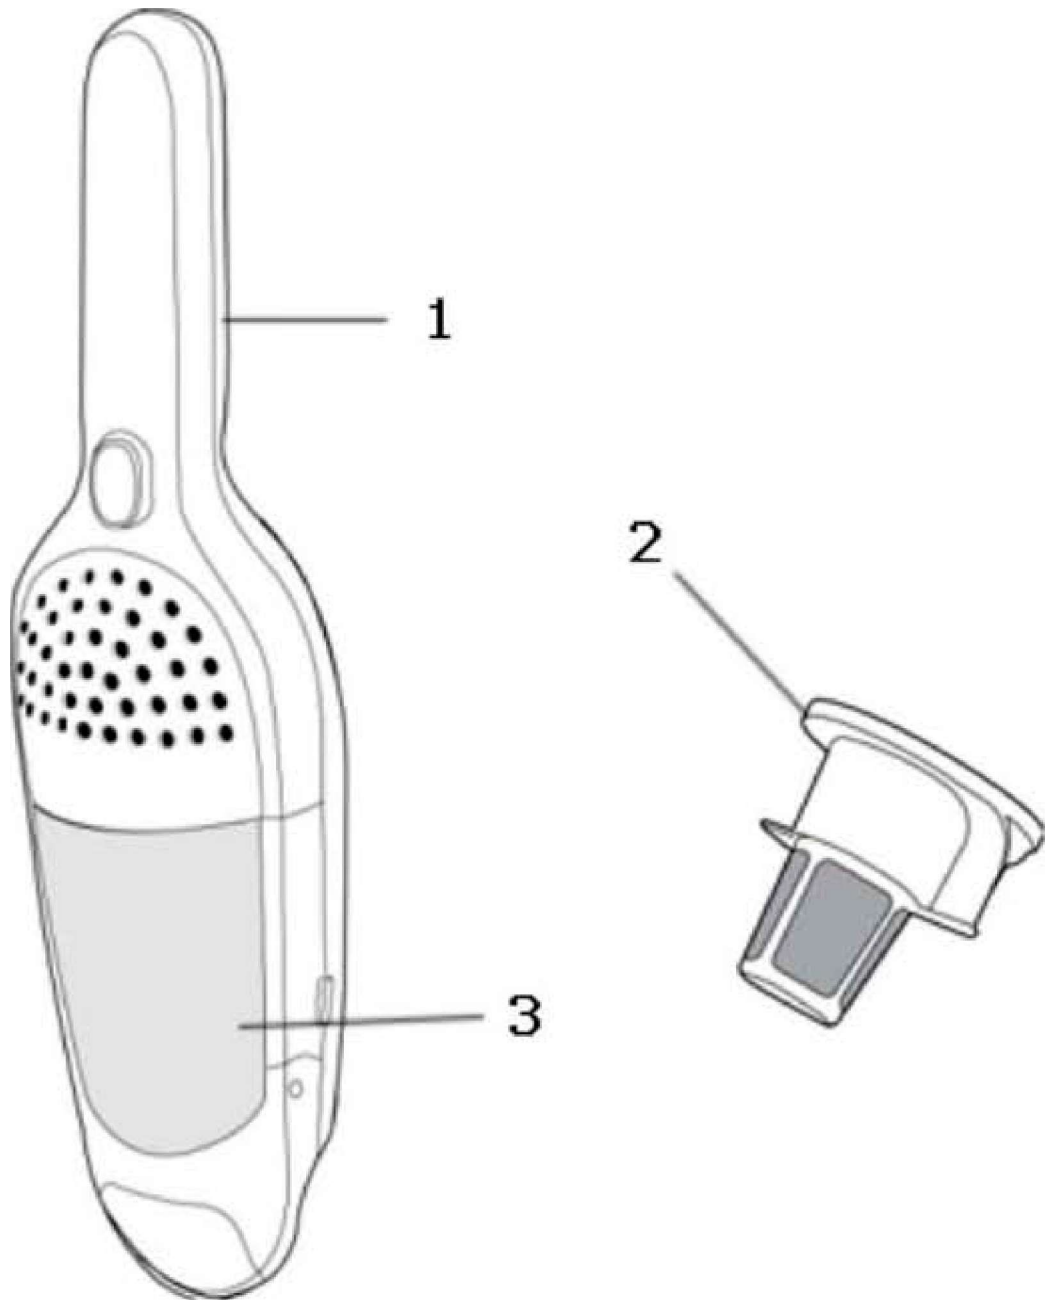

# Electrolux EL1000A Owner's Manual

[Shop genuine replacement parts for Electrolux  
EL1000A](#)

[Find Your Electrolux Vacuum Cleaner Parts - Select From 68 Models](#)

----- Manual continues below -----

Main Body - EL1000A

Ref #	Part	Description	Comments	Qty
1	400066061060	ADAPTER(PRONTO)		
2	98-6061-005	CHARGER STAND TOP ASSY		
3	98-6061-006	CHARGER STAND BASE ASSY		
4	100460620551011	LOCK -BRUSHROLL		
5	100330150381010	SCREW 1/4 TURN		
6	04-6061-413-000001	BELT		
7	98-6061-003	BRUSHROLLASSEMBLY		
8	98-6061-001	WHEEL ASSEMBLY		
9	02-6061-424-091201	BELLOW		
10	986061079	DIRT CUP ASSEMBLY		
11	98-6061-014	HAND VAC ASSEMBLY		
12	00-1115-005-11300	NUT		
13	1180693	SCREW		

Hand Vac and Filter - EL1000A

Ref #	Part	Description	Comments	Qty
1	98-6061-014	HAND VAC ASSEMBLY		
2	63216	PRONTO FILTER ASSEMBLY		
3	986061079	DIRT CUP ASSEMBLY		
2	10-0460-610-101011	OUTER FILTER ASSEMBLY		