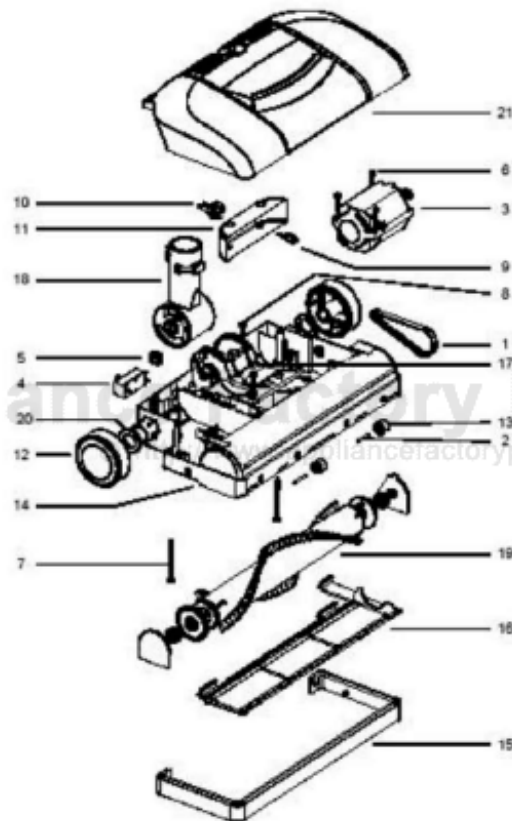

[Find Your Electrolux Vacuum Cleaner Parts - Select From 68 Models](#)

----- Manual continues below -----