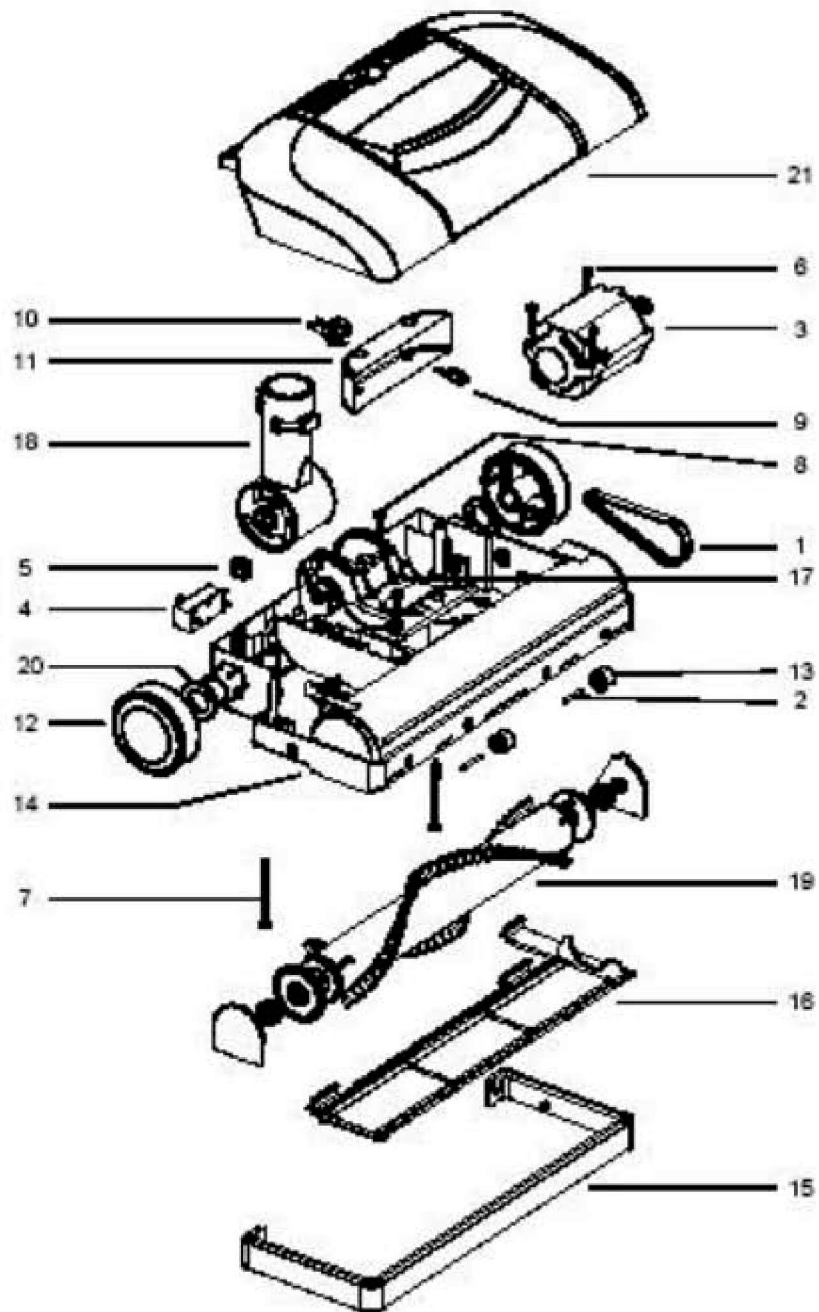

# EXL 1250

## 204022

Ref #	Part	Description	Comments
	E-155554	BELT - COGGED	
	E-155604	SHAFT: ROLR WHL	
	E-155209	MOTOR (UQ251200-81R10)	
	E-100424	CIRCUIT BREAKER	
	E-155318	CORD STRAIN RELIEF (53190-1)	
	E-160341	MOTOR ASSY SCREW	
	E-160342	HOOD ASSY SCREW	
	E-160343	SOCKET COVER SCREW	
	E-155211	HALOGEN LAMP (20 watt)	
	E-155212	LAMP HOLDER	
	E-155213	DEFLECTOR	
	E-155214	REAR WHEEL ASSY.	
	E-155215	ROLLER WHEEL	
	E-155216	BASE	
	E-155217	BUMPER	
	E-155218	BRUSHROLLCOVER	
	E-155219	COVER SOCKET	
	E-155220	NECK GREY	
	E-155222A	BRUSH ROLL(ADV0CATE)	
	E-155621	FELT WASHER PREM/IMP	
	E-155223	Hood.	
	E-155224	WIRE:BLK W/TERMINALS	NOT ILLUSTRATED
	E-155221	SOCKET:EZ CHANGE GRAY	NOT ILLUSTRATED
	E-155210	POWERHEAD CORD	NOT LISTED