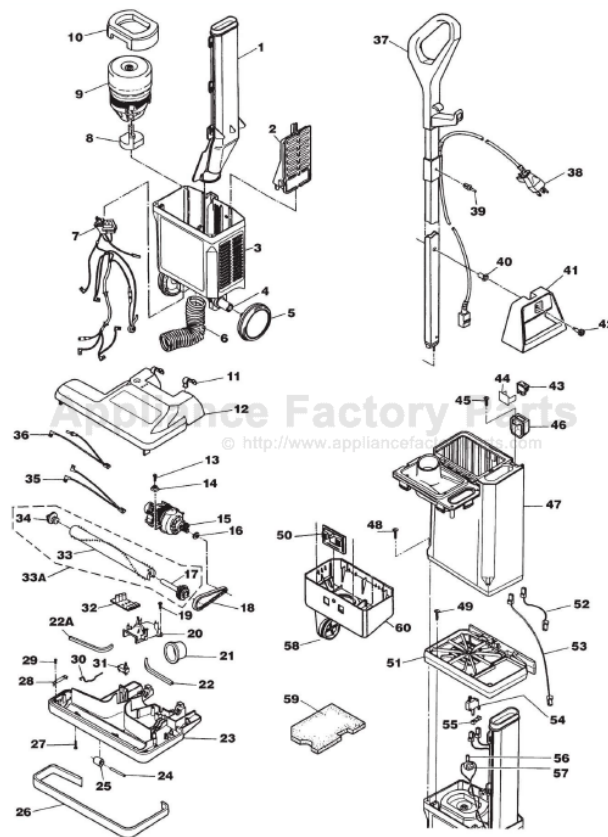

[Find Your Electrolux Vacuum Cleaner Parts - Select From 68 Models](http://www.appliancefactoryparts.com)

----- Manual continues below -----