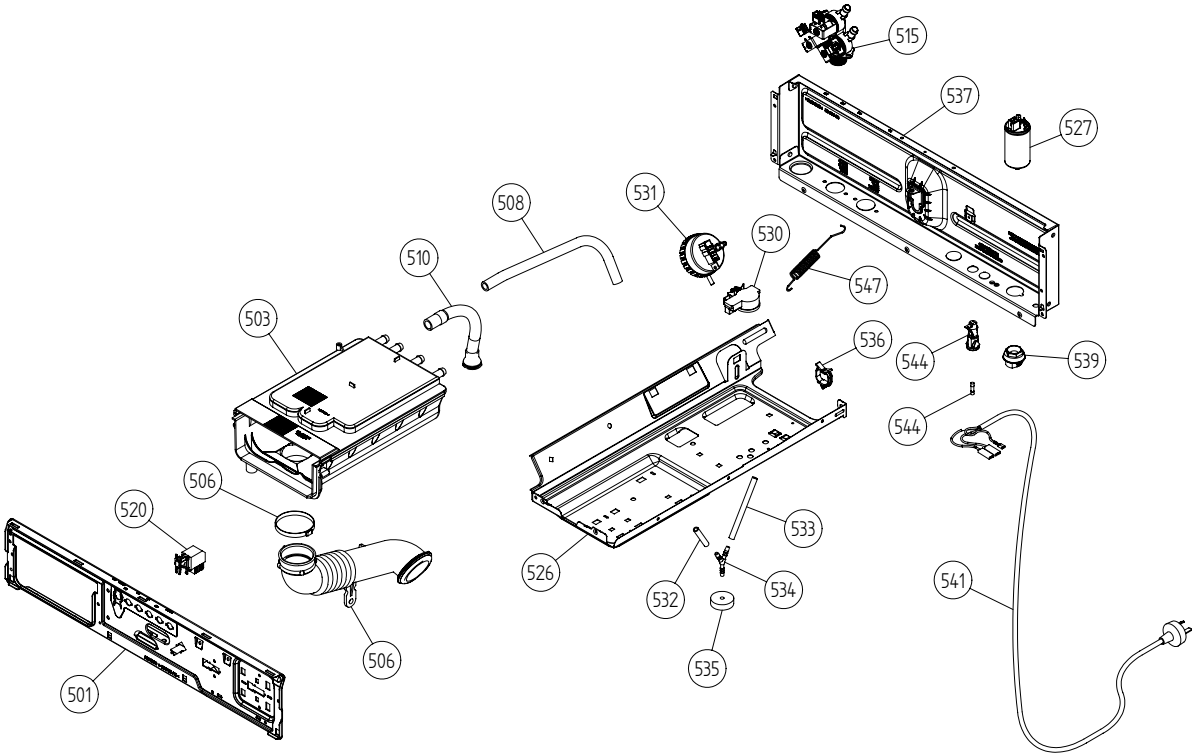

Upper Section

ASKO, W6222 US - Titanium (WM25.3)

Pos	Spare part No.	Description	Qty	Comment
501	8076210	BEAM FRONT WMD25	1 Pc's	
501	8061690	Front Beam 600/700 Series	1 Pc's	
501-a	8900338	Screw 20 Torx Self Tapping	2 Pc's	
501-b	8901413	Lock Washer laundry tops	2 Pc's	
501-c	8902087	Screw Plastic Housing 20 Torx	2 Pc's	
503	8061661	Container Det Disp 600s	1 Pc's	
503-a	8901970	Screw	2 Pc's	
503-b	8902072	Screw	1 Pc's	
503-c	8056656	Cable Tie	3 Pc's	
506	8064692	Bellows hose longer alternate	1 Pc's	
506-a	8063607	Hose Clip	1 Pc's	
508	8061702	Rubber Hose	3 Pc's	
510	8061736	Ventilation Hose WM20	1 Pc's	
510-a	8052730	Hose Clip	1 Pc's	
515	8076201	INLET VALVE 3-WAY	1 Pc's	
520	8073782	MAIN PUSH SWITCH	1 Pc's	
526	8061692	Bracket Elec Comp WM 20	1 Pc's	
526-a	8900338	Screw 20 Torx Self Tapping	2 Pc's	
526-b	8900327	Screw 20 Torx Self Tapping	1 Pc's	
527	8076202	EMC-FILTER WITH INDUCTOR	1 Pc's	
530	8061664	Level Sensor 600s	1 Pc's	
531	8078221	LEVEL SWITCH WM05	1 Pc's	
532	8003641	Rubber Hose	1 Pc's	
533	7382985	Rubber Hose	1 Pc's	
534	8051843	YPipe Water Level SW 04/06 WM	1 Pc's	
535	8061997	Ground Level Switch Hose WM 20	2 Pc's	
536	8061975	Cable Holder	2 Pc's	
537	8061694	CROSS BEAM	1 Pc's	
537-a	8900327	Screw 20 Torx Self Tapping	4 Pc's	
539	8006948	Grommet	1 Pc's	
541	8064210	Cord set w/flat pin sleeves	1 Pc's	
544	8065573	FUSE HOLDER GREY 15A US/CA	2 Pc's	
544-a	8058140	BK/MDA15 Fuse All laundry	2 Pc's	
544-b	8055725	Hub Fuse Holder	2 Pc's	
544-c	8054613	Fuse Holder Laundry	2 Pc's	
547	8061923	Balancing Spring WM 20	2 Pc's