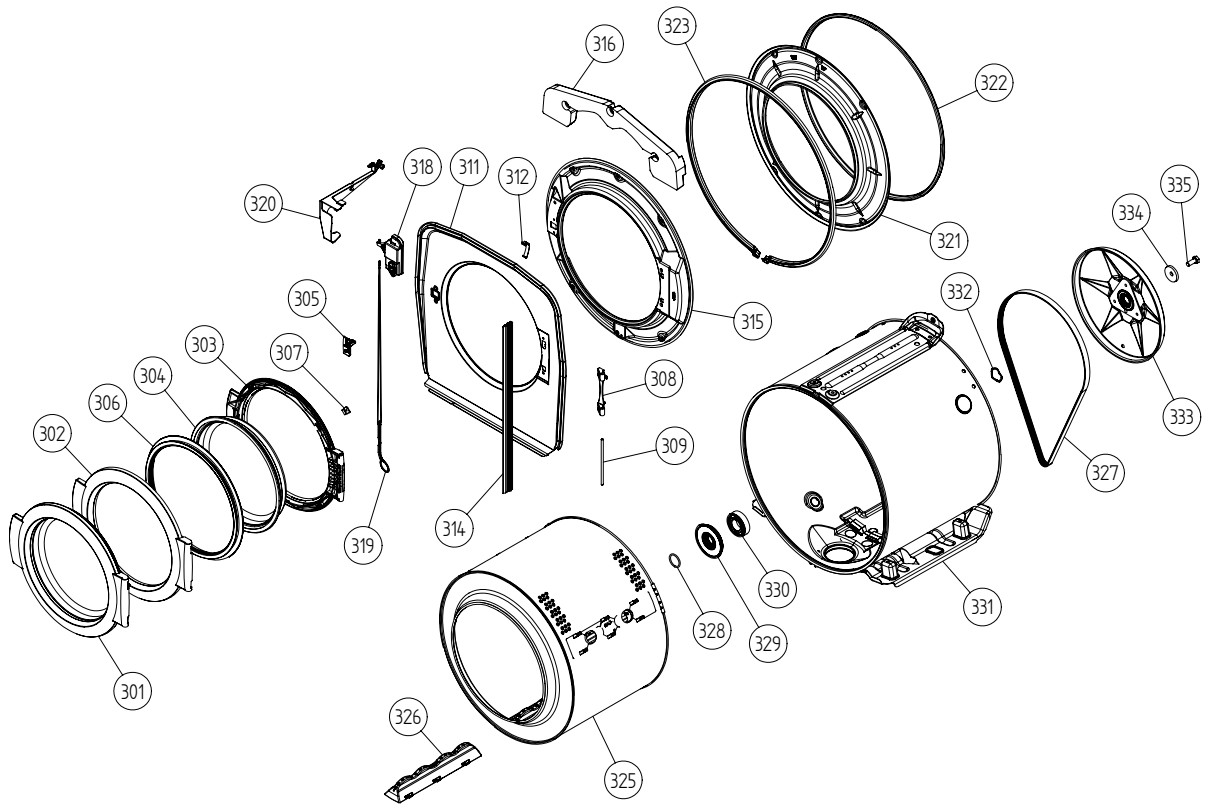

Cylinder and related parts

ASKO, W6222 US - Titanium (WM25.3)

Pos	Spare part No.	Description	Qty	Comment
301	8064906-81	Front door	1 Pc's	
302	8061651-81	Front frame	1 Pc's	
303	8061652-42	Front Door Frame Inner	1 Pc's	
304	8061685	Front Glass	1 Pc's	
305	8061798	Lock Hook Door 600s	1 Pc's	
306	8064025	Seal front door WM20/21	1 Pc's	
307	8061624	Securing Plate	4 Pc's	
308	8061686-42	Hinge Front Door Grey WM 20	1 Pc's	
308-a	8901969	Screw	2 Pc's	
309	8061687	Shaft for Hinge WM 20	1 Pc's	
311	8061671-81	Cover Plate Outer Metallic	1 Pc's	
312	8061879	Tension Spring	4 Pc's	
314	8061616	Gap Sealing Side WM 20	2 Pc's	
315	8061670	COVER PLATE INNER	1 Pc's	
316	8061678	DAMPER WEIGHT	2 Pc's	
316-a	8901135	SCREW	4 Pc's	
318	8061679	Door Lock Comp W600s	1 Pc's	
318-a	8902087	Screw Plastic Housing 20 Torx	2 Pc's	
319	8061780	EMERGENCY OPEN.Repl.by 8801305	1 Pc's	
320	8061680-UL	subs to #8061680	1 Pc's	
321	8065043	Front panel tub WM20/21	1 Pc's	
322	8061889	Seal Strip Tub 600s	1 Pc's	
323	8061669	TENSION RING WM20	1 Pc's	
325	8801277	Cylinder and sealing kit	1 Pc's	
326	8061604	Drum Paddle	3 Pc's	
327	8061682	Drive Belt 600 series washers	1 Pc's	
328	8058497	ORing 600s Drum Shaft WM	1 Pc's	
329	8801276	Kit sealing cassette	1 Pc's	
330	8056314	Bearing Comp WM Rear Panel	2 Pc's	
331	8801259	CONTAINER COMPL.WM20 CAST IRON	1 Pc's	
332	8056810	Wave Washer WM	1 Pc's	
333	8056376	Pulley for Drum WM	1 Pc's	
334	8057209	WASHER 42X10X5	1 Pc's	
335	8901052	Screw	1 Pc's