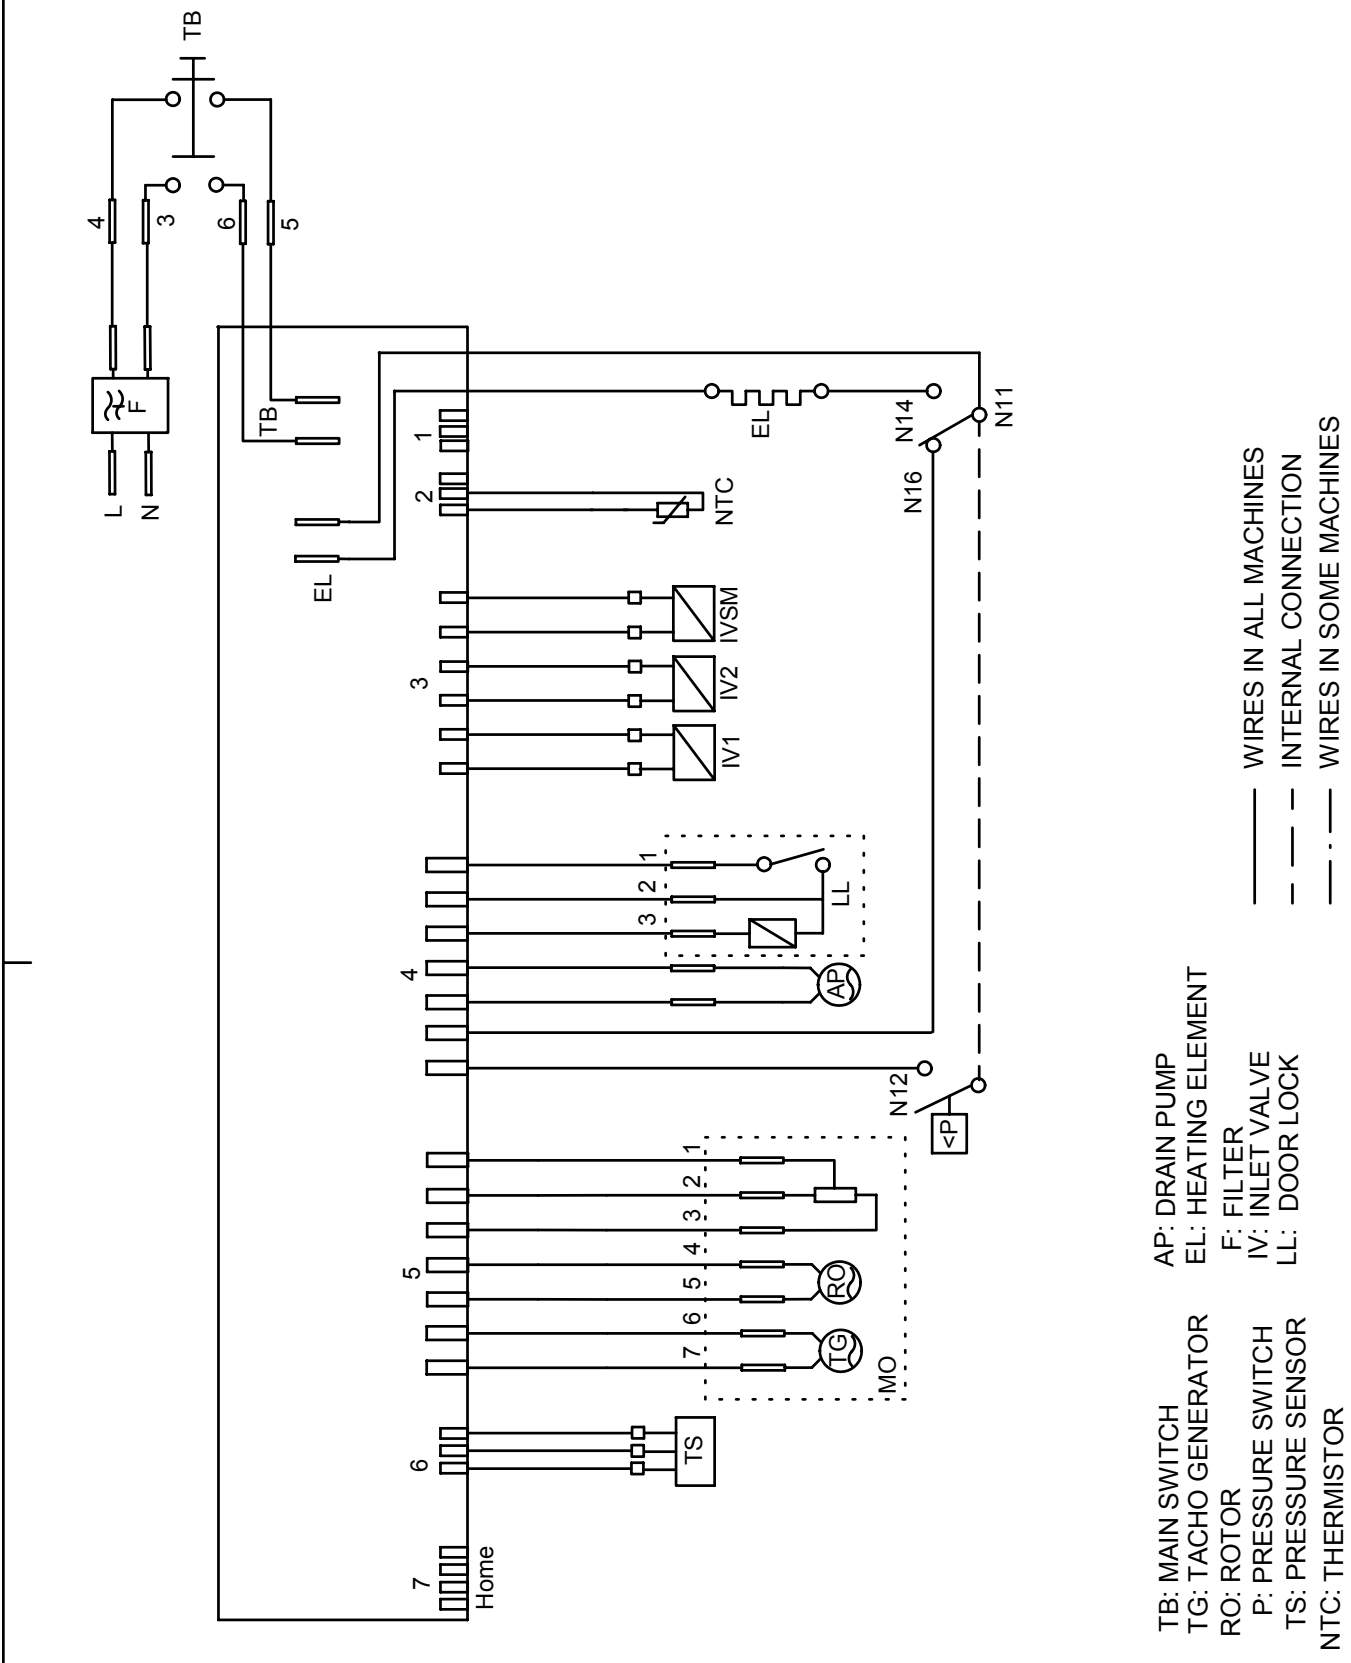

This document must not be copied without our written permission, and the contents thereof must not be imparted to a third party nor be used for any unauthorized purpose. Contraception will be prosecuted. ASKO CYLINDA AB

S:\UWMD2511_Tryckunderlag\Kopplingschema\8076100 Kopplingschema WM25-a.dft , pema , 2005-01-04 15:28:02

TB: MAIN SWITCH
TG: TACHO GENERATOR
RO: ROTOR
P: PRESSURE SWITCH
TS: PRESSURE SENSOR
NTC: THERMISTOR
AP: DRAIN PUMP
EL: HEATING ELEMENT
F: FILTER
IV: INLET VALVE
LL: DOOR LOCK
Wires in all machines (solid line)
Internal connection (dashed line)
Wires in some machines (dash-dot line)

Pos.	Qty	Part No.	Name of item	Material
Material		Dens.Kg/dm3	Dimensions, Type, etc.	
Scale		Gen.tolerance	Description(ENG)	
1:1			CIRCUIT DIAGRAM WM25	
Designed by		Gen.tol.Angle	Description(SE)	
Pema			KOPPLINGSSCHEMA WM25	
Released by		Iss by Dept	Year	Week
		UT	03	27
ASKO CYLINDA		80 761 00		b
		Rev Ind		Replace
				Project
				WM25