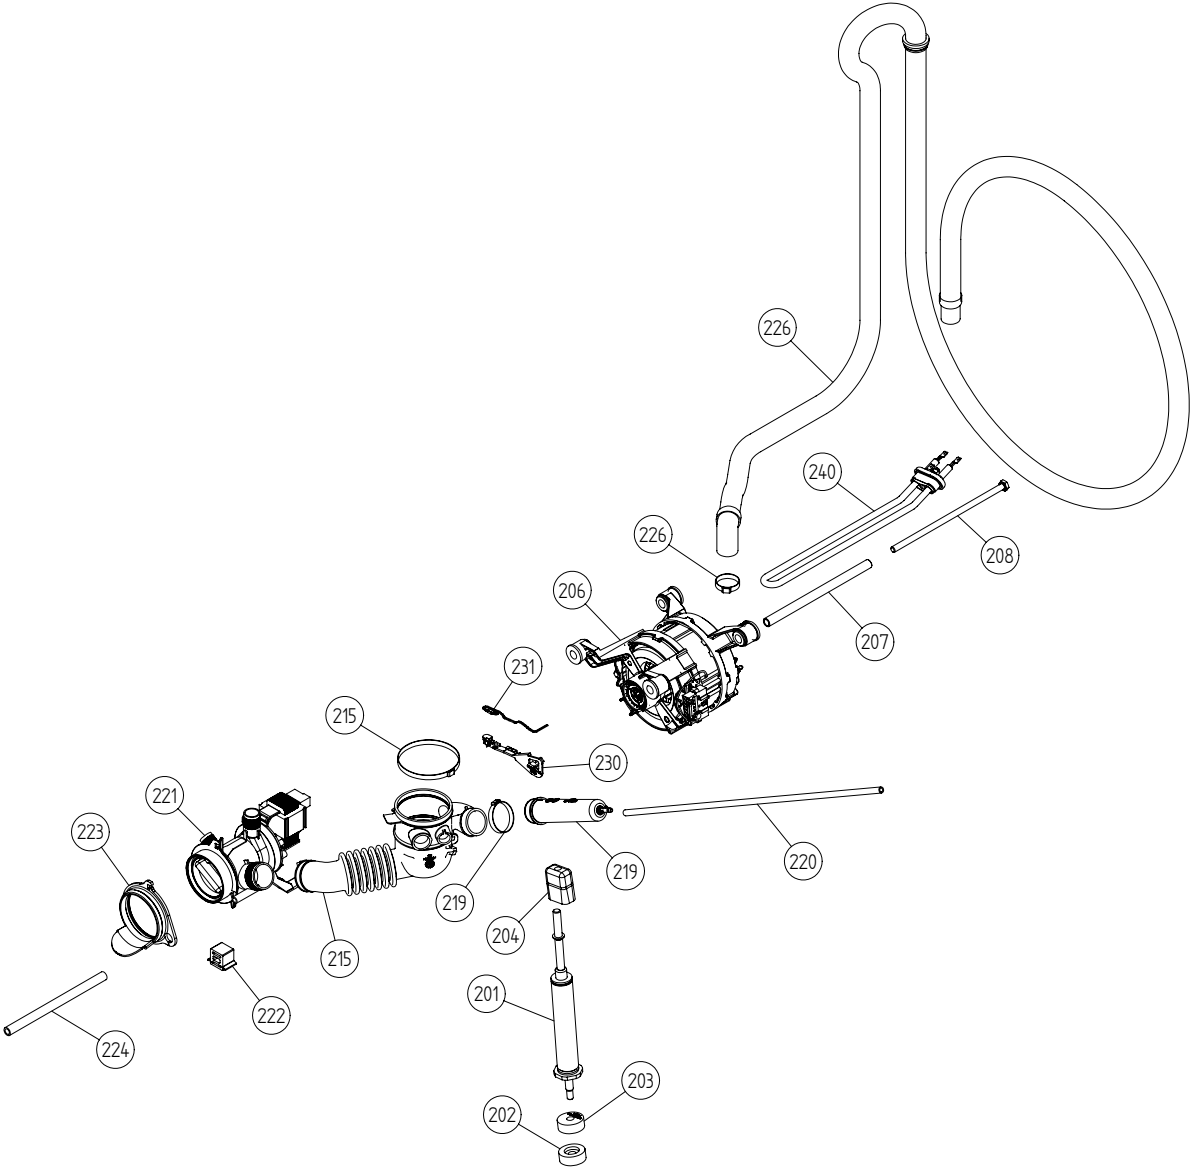

## Outer Casing

### ASKO, W6222 US - Titanium (WM25.3)

Pos	Spare part No.	Description	Qty	Comment
101	8061817-81	Top WM50 titanium	1 Pc's	
101-a	8900338	Screw 20 Torx Self Tapping	3 Pc's	
101-b	8901413	Lock Washer laundry tops	2 Pc's	
103	8064062	Top Cover Strip	1 Pc's	
105	8064198	Support Beam	1 Pc's	
105-a	8064255	SPONGE RUBBER STRIP 2X8 L=544	1 Pc's	
106	8801174-81	Side WM50 titanium	2 Pc's	
107	8061763	Clip Front Plate 600700s	2 Pc's	
108	8061916	CABLE HOLDER WMD20	3 Pc's	
109	8061713	HOLDER HOSE/SIDE PLATE WMD20	2 Pc's	
111	8064017	Insulation	1 Pc's	
112	8061732-81	front WM50 titanim	1 Pc's	
112-a	8900327	Screw 20 Torx Self Tapping	4 Pc's	
112-b	8901413	Lock Washer laundry tops	2 Pc's	
114	8064177	Hook Lower Pane	2 Pc's	
114-a	8900338	Screw 20 Torx Self Tapping	2 Pc's	
115	8061741	RUBBER BUFFER FRONT DOOR	2 Pc's	
116	8061744	HINGE BEARING	2 Pc's	
116-a	8901097	Screw Terminal	6 Pc's	
118	8061745	RUBBER BUFFER HINGE	2 Pc's	
119	8064294-81	Lower cover WM50 titanium	1 Pc's	
119-a	8900327	Screw 20 Torx Self Tapping	2 Pc's	
119-b	8901413	Lock Washer laundry tops	2 Pc's	
122	8061785	PUMP GUARD WM20	1 Pc's	
123	8061657-81	outlet pump door WM50 Titanium	1 Pc's	
127	8061737	REAR PANEL WM20	1 Pc's	
127-a	8061959	Plug Hum Sensor	1 Pc's	
127-b	8900338	Screw 20 Torx Self Tapping	11 Pc's	
131	8061693	Cross Beam Rear 600	1 Pc's	
131-a	8900338	Screw 20 Torx Self Tapping	4 Pc's	
131-b	8901413	Lock Washer laundry tops	1 Pc's	
133	8064206-UL	GrommetShipping Support 600s	3 Pc's	
134	8901940	Bolt Shippng WM20	3 Pc's	
134	8901037	Screw bufo	3 Pc's	
135	8061767	Locking Clip Shipping 600s	3 Pc's	
136	8065773	HOSE FRAME REAR COVER	2 Pc's	
137	8056950	Fill Hose Pex WM	1 Pc's	
138	8050805	GOOSE NECK for DRAIN HOSE	1 Pc's	
138-a	8002263	Cable Strip	1 Pc's	
139	8061618	BASE PAN WMD20	1 Pc's	
140	8059334	Leveling Leg Comp WMD 20	4 Pc's	