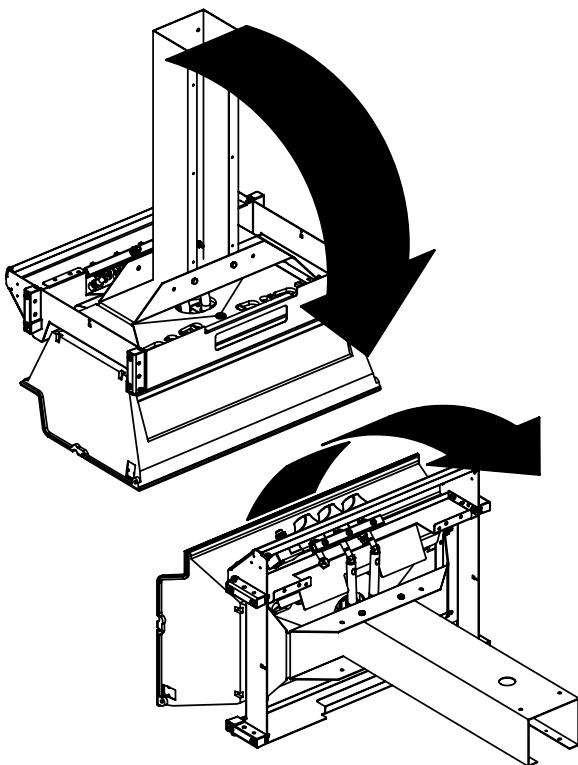

2

11240 INGROUND POST
(OPTIONAL)