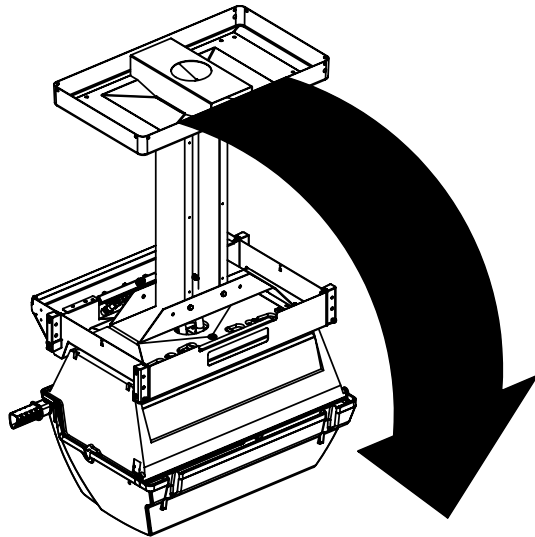

2

11300 DECK MOUNT
(OPTIONAL)