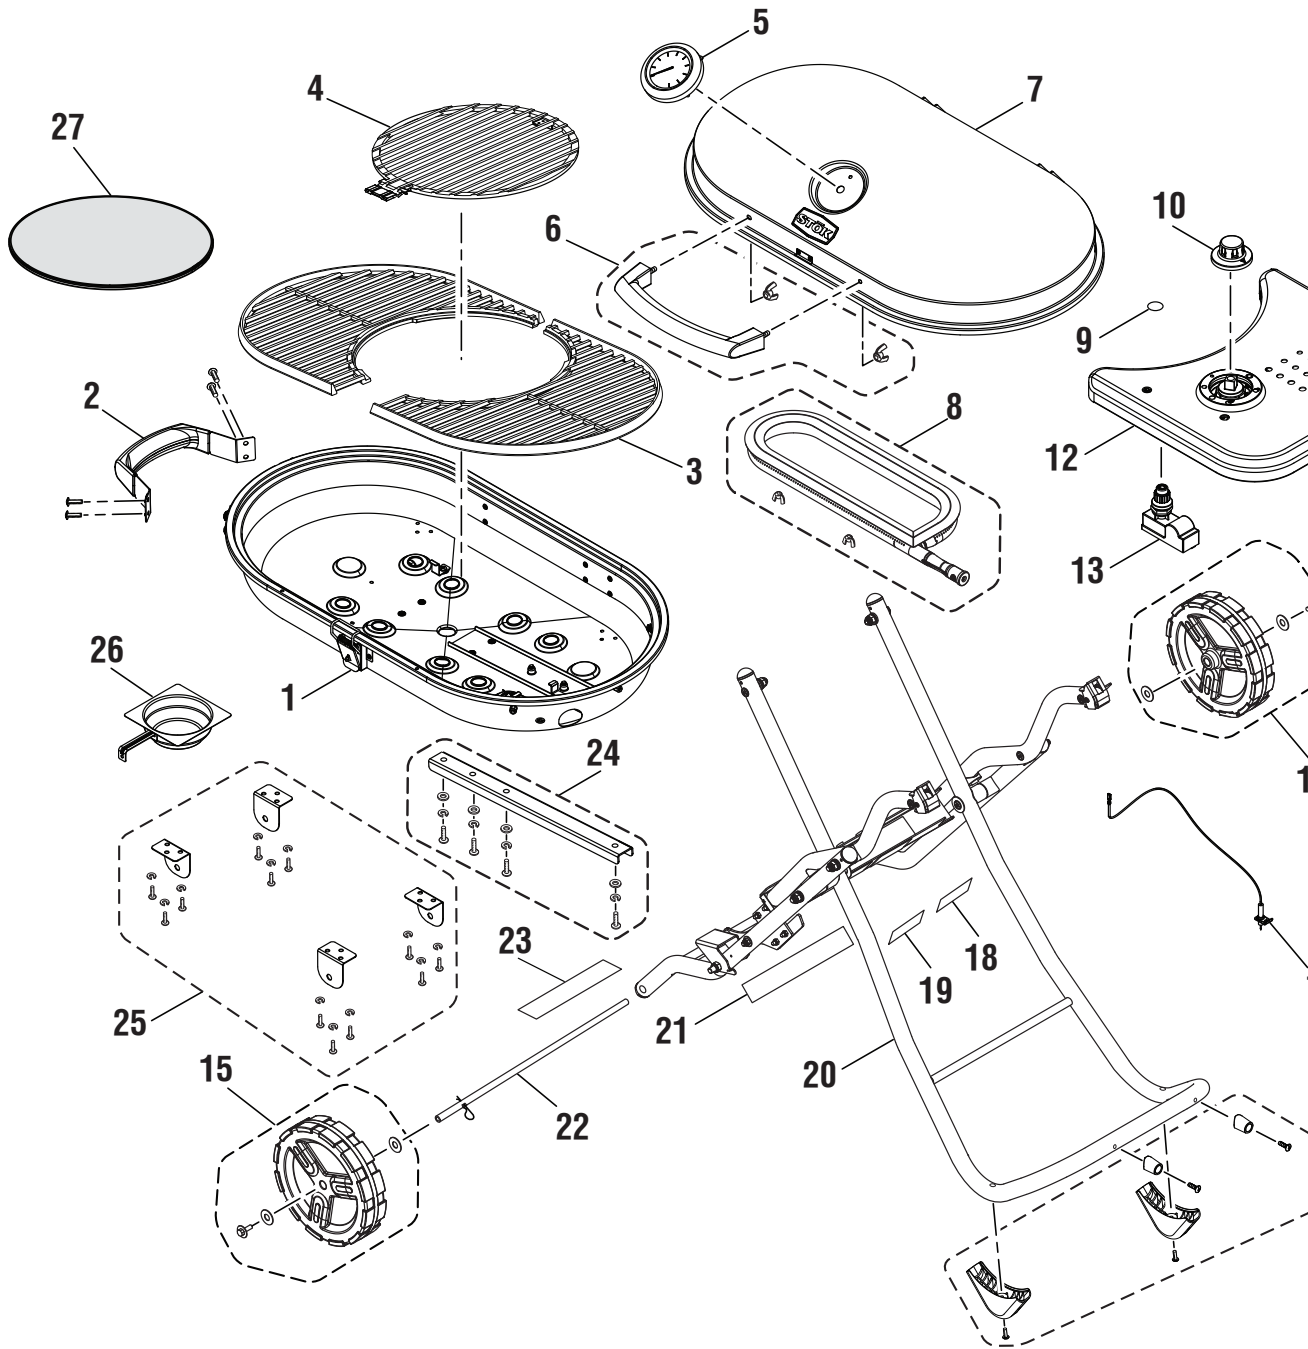

STOK PORTABLE GRILL - MODEL NUMBER STG1150HD

STOK PORTABLE GRILL – MODEL NUMBER STG1150HD

The model number will be found a label attached to the Leg Stand. Always mention the model number in all correspondence.
PORTABLE GRILL or when ordering repair parts.