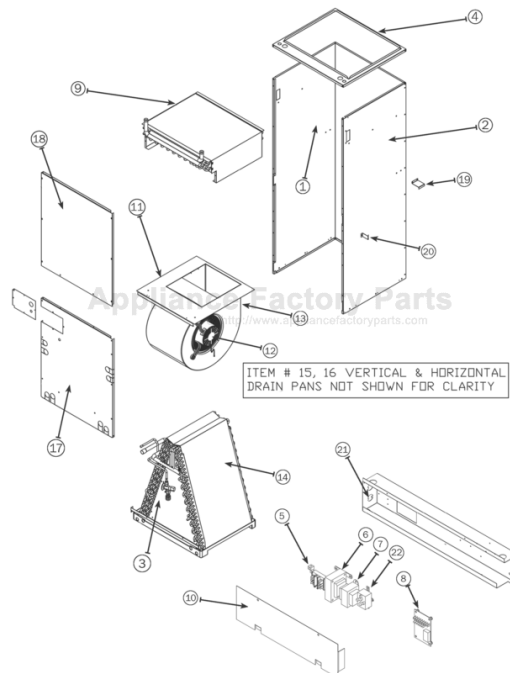

[Find Your COMFORT-AIRE HVAC Parts - Select From 1486 Models](#)

----- Manual continues below -----