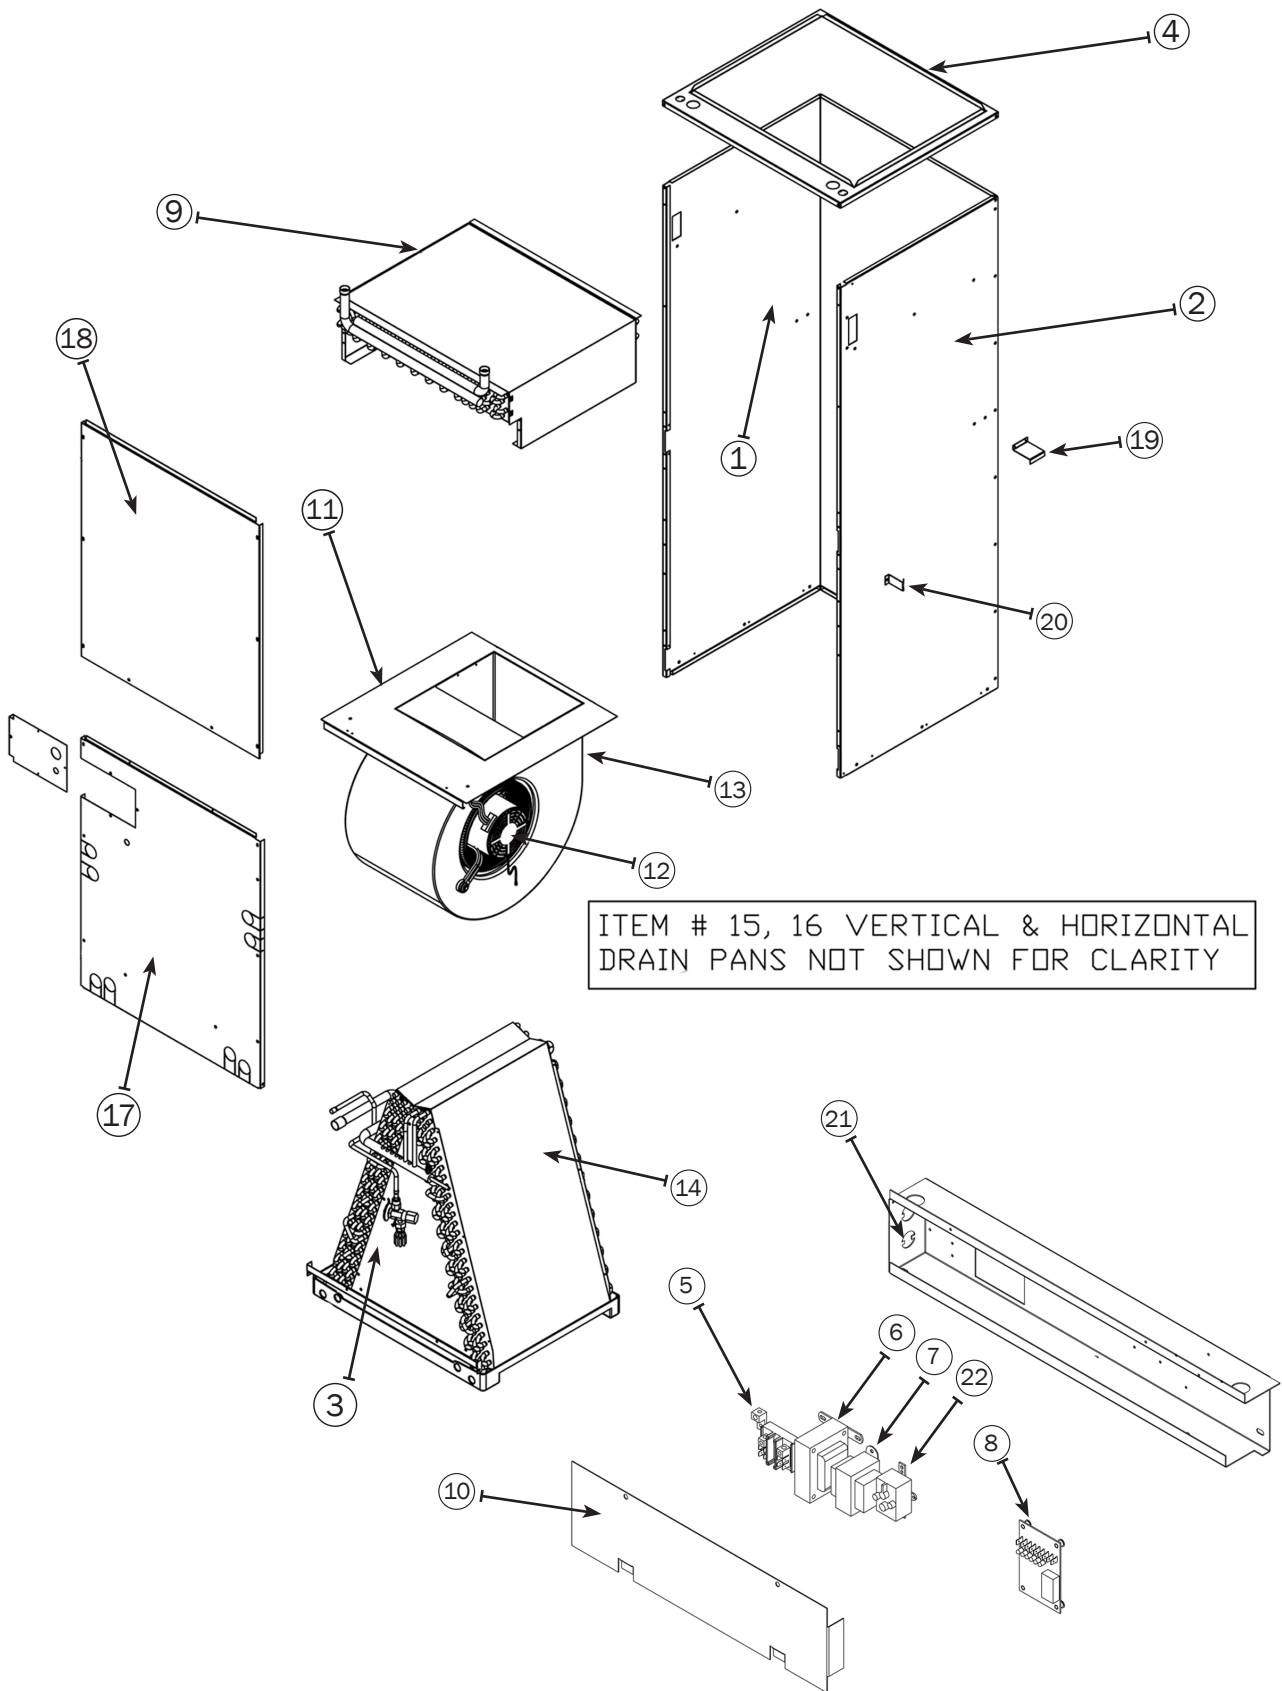

----- Manual continues below -----

HEAT CONTROLLER, INC.

**REPLACEMENT
PARTS**

**AHBV Series
Variable Speed
Air Handling Unit**

Exploded View

Replacement Parts List

REPLACEMENT PARTS LIST AHBV24 & AHBV36		
Item #	Description	Part #
1	One Piece Cabinet Wrapper	R87MR0013
2	Not Used	N/A
3	TXV R-22	R72DB0005
3	TXV R-410A	R72DB0003
4	Top Panel	R87IXO126A
5	Ground Lug	R68DC0001
6	Not Used	N/A
7	Transformer	R68AA0002
8	ECM Control Board	R68AE0002
9	Hot Water Coil Assembly	R86EF0031
10	Control Box Cover	R87BWB136
11	Blower Adapter Plate	R87APX105
12	1/2 HP 115/1 ECM Motor	R65BV0002
13	Blower Assly. 10 X 7	R69AD0002
14	2.0 Ton Cooling Coil	CA024A8E2TH00A
14	3.0 Ton Cooling Coil	CA036A8E2TH00A
15	Vertical Drain Pan Plastic	R71AA0015
16	Horizontal Drain Pan Plastic	R71AA0031
17	Coil Door	R87IXA300
18	Blower Door	R87IFC005A
19	Vertical Drain Pan Back Clip	R87BDH002
20	Horizontal Drain Pan Back Clip	R87BDH001
21	Control Box	R87BDM004E
22	Equipment Relay	R68AB0001

REPLACEMENT PARTS LIST AHBV48 & AHBV60		
Item #	Description	Part #
1	Left Cabinet Wrapper	R87GQM26L
2	Right Cabinet Wrapper	R87GQM26R
3	TXV R-22	R72DB0006
3	TXV R-410A	R72DB0004
4	Top Panel	R87IXO126A
5	Ground Lug	R68DC0001
6	Transformer Choke (1.0 HP Motor Only)	R68AA0004
7	Transformer	R68AA0002
8	ECM Control Board	R68AE0002
9	Hot Water Coil Assembly	R86CGA116
10	Control Box Cover	R87BWB135A
11	Blower Adapter Plate	R87AC0121B
12	1/2 HP 115/1 ECM Motor	R65BV0004
13	Blower Assly. 12 X 9	R69AD0017
14	4.0 Ton Cooling Coil	CA048A9W9XF00A
14	5.0 Ton Cooling Coil	CA060A9W9XF00A
15	Vertical Drain Pan Plastic	R71AA0037
16	Horizontal Drain Pan Plastic	R71AA0038
17	Coil Door	R87IXA110
18	Blower Door	R87IXB105
19	Vertical Drain Pan Back Clip	R87BDH002
20	Horizontal Drain Pan Back Clip	R87BDH001
21	Control Box	R87BWB127G
22	Equipment Relay	R68AB0001