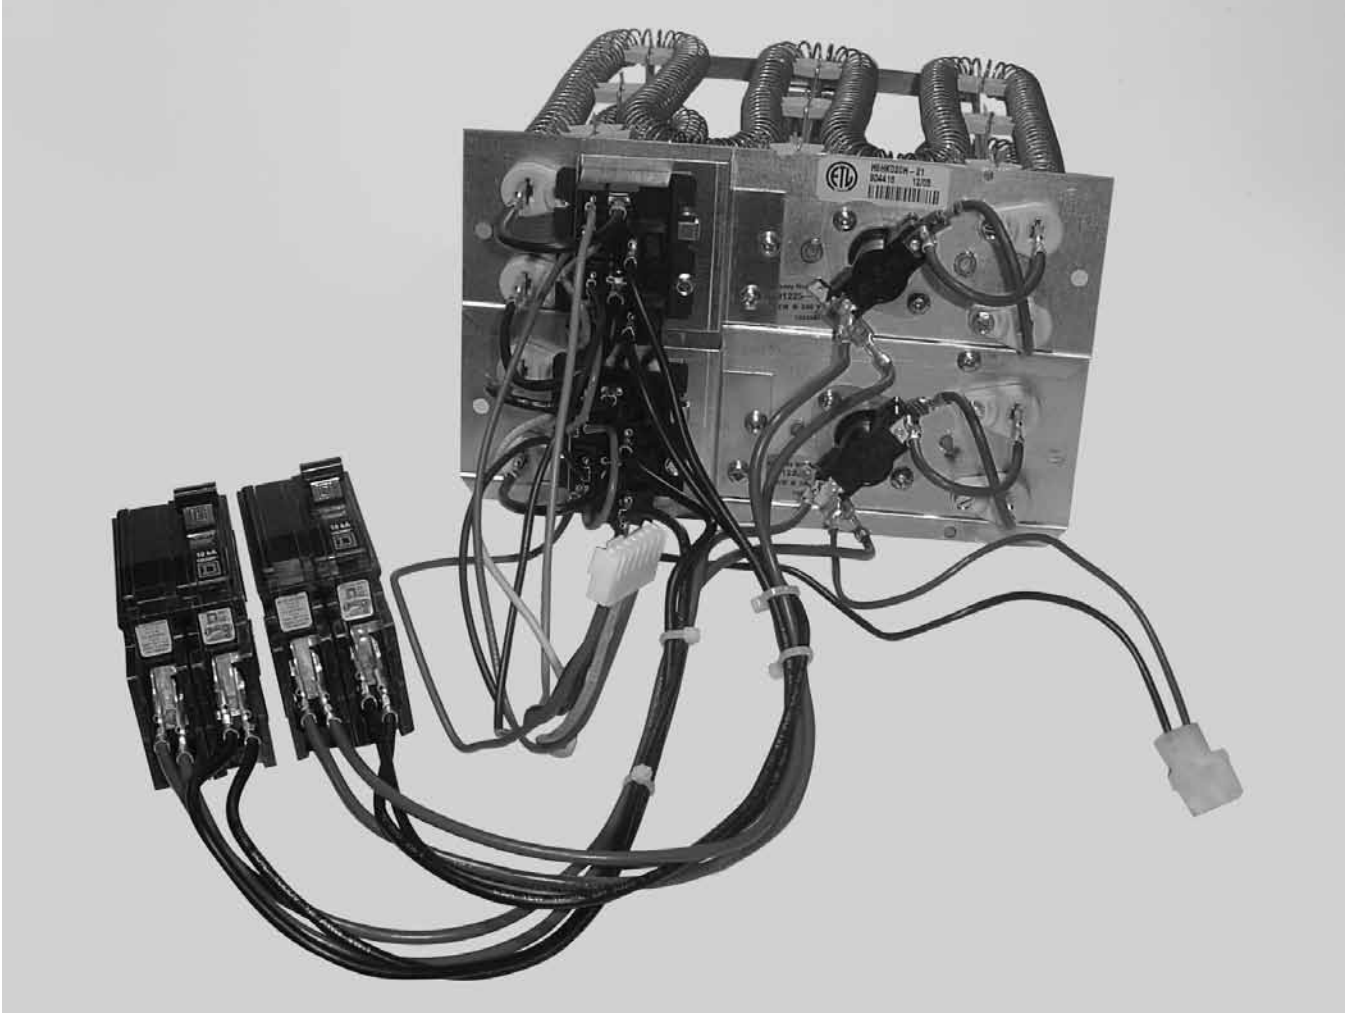

H6HK Series Electric Heater Kit

IMPORTANT

- This document is primarily intended to assist qualified individuals experienced in the proper repair or servicing of this appliance. Only factory authorized parts or accessory kits may be used with this product. Improper installation, service, adjustment, or maintenance may cause explosion, fire, electrical shock or other hazardous conditions which may result in personal injury or property damage.
- Some local codes require licensed installation / service personnel to service this type of equipment. Under no circumstances should the equipment owner attempt to install parts or service this equipment. Failure to comply with this warning could result in property damage, personal injury, or death.