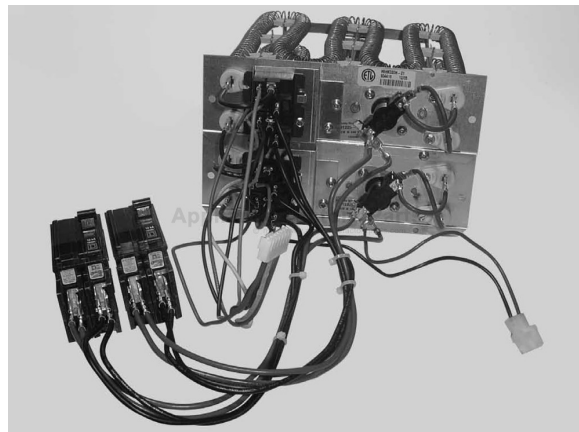

[Find Your COMFORT-AIRE HVAC Parts - Select From 1486 Models](#)

----- Manual continues below -----