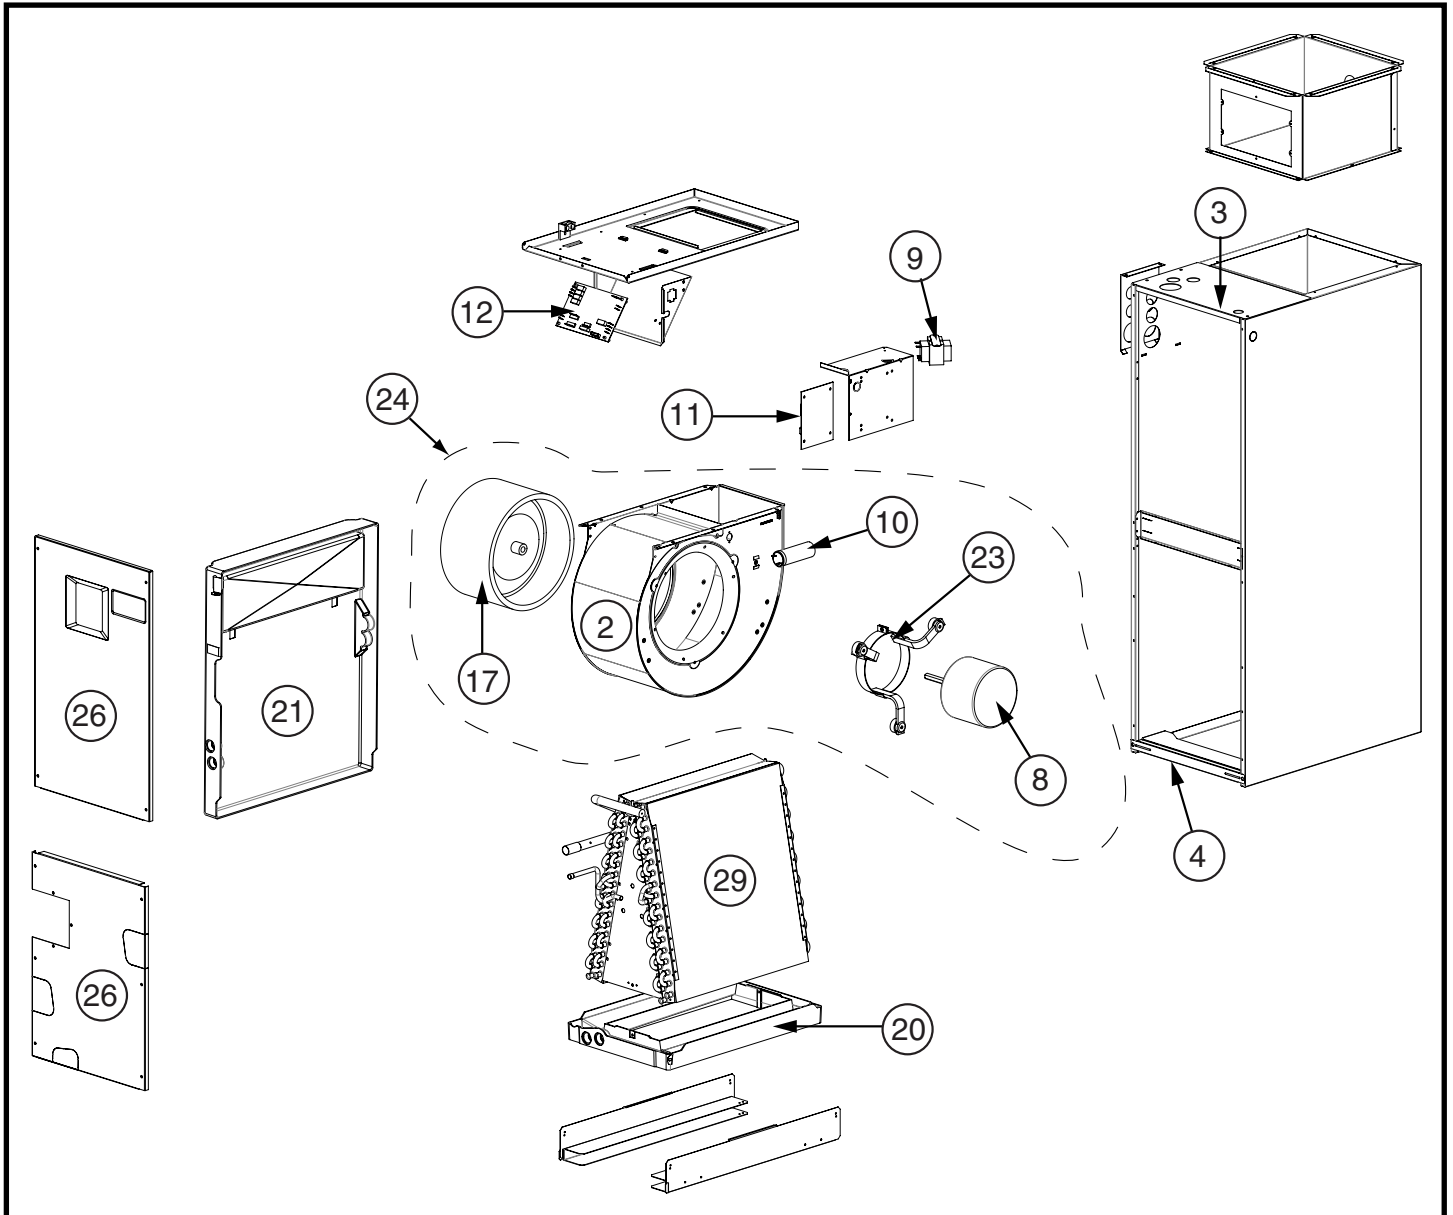

HMG**F1E Air Handler

ITEM	DESCRIPTION	HMG24F1E	HMG30F1E	HMG36F1E	HMG42F1E	HMG48F1E	HMG60F1E
		921145	921147	921150	921151	921153	921154
1	PLATE, CLOSE-OFF (Not Shown)	226420R	226420R	226420R	226420R	226420R	226420R
2	BLOWER HOUSING	297210R	297210R	297212R	297212R	297214R	297219R
3	PANEL, TOP	921877	921877	921878	921878	921879	921879
4	DOOR, FILTER	921874Y	921874Y	921875Y	921875Y	921876Y	921876Y
5	PLATE, TUBE CLOSE-OFF (Not Shown)	921880Y	921880Y	921880Y	921880Y	921880Y	921880Y
6	HARNESS, FSHE / VSHE, UPPER (Not Shown)	-	-	-	-	-	2C0251R
7	HARNESS, FSHE, LOWER, (Not Shown)	-	-	-	-	-	2C0252R
8	MOTOR, BLOWER	622257R	622264R	622258R	622260R	622261R	622501R
9	TRANSFORMER	622336R	622336R	622336R	622336R	622336R	622336R
10	CAPACITOR	622535R	622550R	622545R	622545R	622549R	-
11	BOARD, CONTROL	624735R	624735R	624735R	624735R	624735R	624736R
12	BOARD, MOTOR CONTROL	-	-	-	-	-	624756R
13	DUAL GROUNDING LUG (Not Shown)	632235R	632235R	632235R	632235R	632235R	632235R
14	PLUG, DRAIN PAN (Not Shown)	663351R	663351R	663351R	663351R	663351R	663351R
15	DIST, ASSY (Not Shown)	664593R	664595R	664663R	664599R	664600R	664602R
16	PLUG, CIRCULAR, PLASTIC, 1-3/4 (Not Shown)	663710R	663710R	663710R	663710R	663710R	-
17	WHEEL, BLOWER	667251R	667251R	667037R	667037R	667207R	667280R
18	ROD, COIL SUPPORT (Not Shown)	669100R	669100R	669100R	669100R	669100R	669100R
19	VALVE, TXV (Not Shown)	-	-	-	-	-	-
20	DRAINPAN, VERTICAL	669919	669919R	669920R	669920R	669921R	669921R
21	DRAINPAN, HORIZONTAL	669855R	669855R	669855R	669856R	669857R	669857R
22	PAINT, SPRAY, GRAY (Not Shown)	903598Y	903598Y	903598Y	903598Y	903598Y	903598Y
23	BELLY-BAND	913871	913871	913871	913871	913871	903489
24	BLOWER, ASSEMBLY	921852	921849	921854	921866	921847	921862
25	ELECTRICAL ASSEMBLY (Not Shown)	M0063801R	M0063801R	M0063801R	M0063801R	M0063801R	M0063802R
26	DOORS	921867Y	921867Y	921868Y	921869Y	921870Y	921870Y
27	SET OF WIRES, (Not Shown)	921881	921881	921881	921881	921881	921883
28	FUSE, 3 AMP (not shown)	632261R	632261R	632261R	632261R	632261R	632261R
29	MICROCHANNEL COIL	921482	921482	921483	921484	921485	921486

Please specify the correct Model No., Serial No., and Part No.(s) when ordering parts from the nearest authorized dealer or service center.