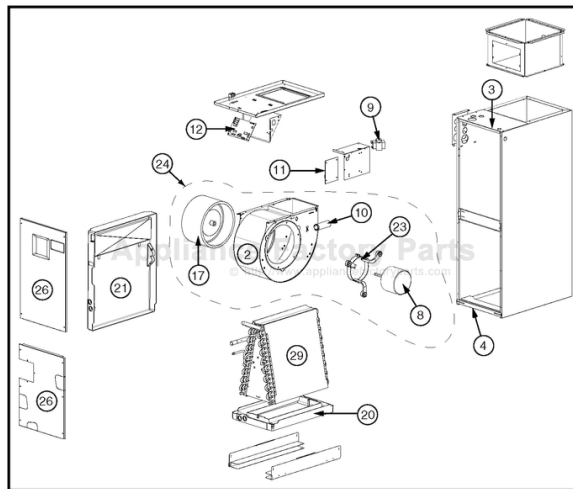

# COMFORT-AIRE HMG42X1E 921160 Owner's Manual

[Shop genuine replacement parts for COMFORT-AIRE  
HMG42X1E 921160](#)

 Universal HVAC Parts & Accessories	<b>REPLACEMENT PARTS LIST</b>
	Indoor Air Handler HMG**F1E, HMG**X1E & HCG**V1E Series