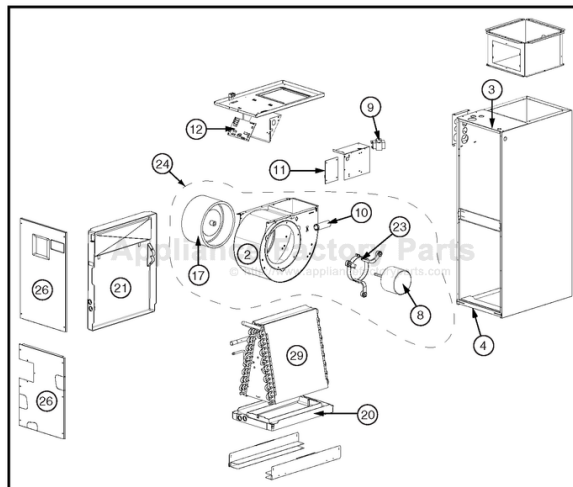

# COMFORT-AIRE HMG48X1E 921162 Owner's Manual

[Shop genuine replacement parts for COMFORT-AIRE  
HMG48X1E 921162](#)

Indoor Air Handler  
HMG\*\*F1E, HMG\*\*X1E & HCG\*\*V1E Series

[Find Your COMFORT-AIRE HVAC Parts - Select From 1486 Models](#)