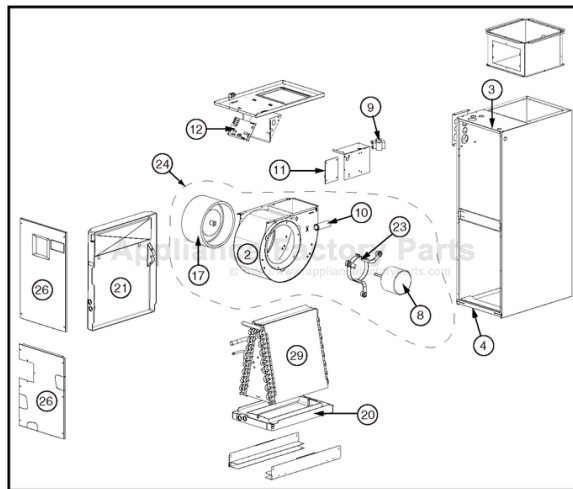

# COMFORT-AIRE HCG30V1E 921166 Owner's Manual

[Shop genuine replacement parts for COMFORT-AIRE  
HCG30V1E 921166](#)

Indoor Air Handler  
HMG\*\*F1E, HMG\*\*X1E & HCG\*\*V1E Series

[Find Your COMFORT-AIRE HVAC Parts - Select From 1486 Models](#)