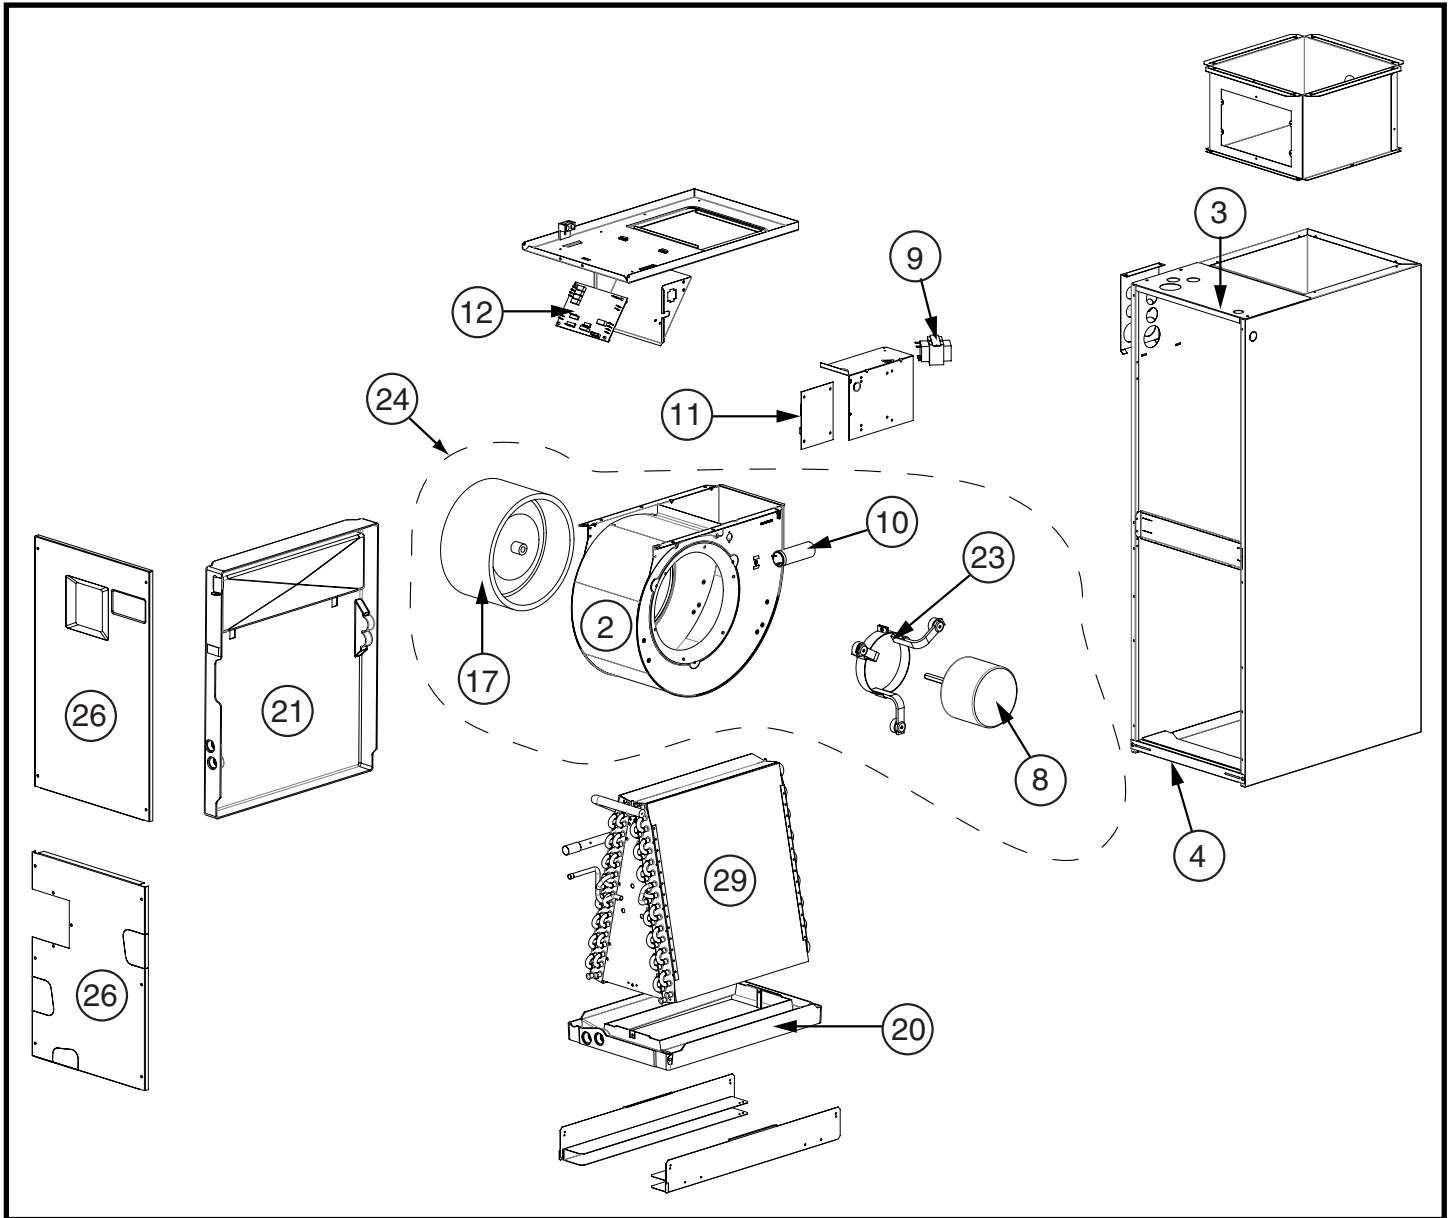

HMG**F1E Air Handler

ITEM	DESCRIPTION	HMG24F1E	HMG30F1E	HMG36F1E	HMG42F1E	HMG48F1E	HMG60F1E
		921145	921147	921150	921151	921153	921154
1	PLATE, CLOSE-OFF (Not Shown)	226420R	226420R	226420R	226420R	226420R	226420R
2	BLOWER HOUSING	297210R	297210R	297212R	297212R	297214R	297219R
3	PANEL, TOP	921877	921877	921878	921878	921879	921879
4	DOOR, FILTER	921874Y	921874Y	921875Y	921875Y	921876Y	921876Y
5	PLATE, TUBE CLOSE-OFF (Not Shown)	921880Y	921880Y	921880Y	921880Y	921880Y	921880Y
6	HARNESS, FSHE / VSHE, UPPER (Not Shown)	-	-	-	-	-	2C0251R
7	HARNESS, FSHE, LOWER, (Not Shown)	-	-	-	-	-	2C0252R
8	MOTOR, BLOWER	622257R	622264R	622258R	622260R	622261R	622501R
9	TRANSFORMER	622336R	622336R	622336R	622336R	622336R	622336R
10	CAPACITOR	622535R	622550R	622545R	622545R	622549R	-
11	BOARD, CONTROL	624735R	624735R	624735R	624735R	624735R	624736R
12	BOARD, MOTOR CONTROL	-	-	-	-	-	624756R
13	DUAL GROUNDING LUG (Not Shown)	632235R	632235R	632235R	632235R	632235R	632235R
14	PLUG, DRAIN PAN (Not Shown)	663351R	663351R	663351R	663351R	663351R	663351R
15	DIST, ASSY (Not Shown)	664593R	664595R	664663R	664599R	664600R	664602R
16	PLUG, CIRCULAR, PLASTIC, 1-3/4 (Not Shown)	663710R	663710R	663710R	663710R	663710R	-
17	WHEEL, BLOWER	667251R	667251R	667037R	667037R	667207R	667280R
18	ROD, COIL SUPPORT (Not Shown)	669100R	669100R	669100R	669100R	669100R	669100R
19	VALVE, TXV (Not Shown)	-	-	-	-	-	-
20	DRAINPAN, VERTICAL	669919	669919R	669920R	669920R	669921R	669921R
21	DRAINPAN, HORIZONTAL	669855R	669855R	669855R	669856R	669857R	669857R
22	PAINT, SPRAY, GRAY (Not Shown)	903598Y	903598Y	903598Y	903598Y	903598Y	903598Y
23	BELLY-BAND	913871	913871	913871	913871	913871	903489
24	BLOWER, ASSEMBLY	921852	921849	921854	921866	921847	921862
25	ELECTRICAL ASSEMBLY (Not Shown)	M0063801R	M0063801R	M0063801R	M0063801R	M0063801R	M0063802R
26	DOORS	921867Y	921867Y	921868Y	921869Y	921870Y	921870Y
27	SET OF WIRES, (Not Shown)	921881	921881	921881	921881	921881	921883
28	FUSE, 3 AMP (not shown)	632261R	632261R	632261R	632261R	632261R	632261R
29	MICROCHANNEL COIL	921482	921482	921483	921484	921485	921486

Please specify the correct Model No., Serial No., and Part No.(s) when ordering parts from the nearest authorized dealer or service center.