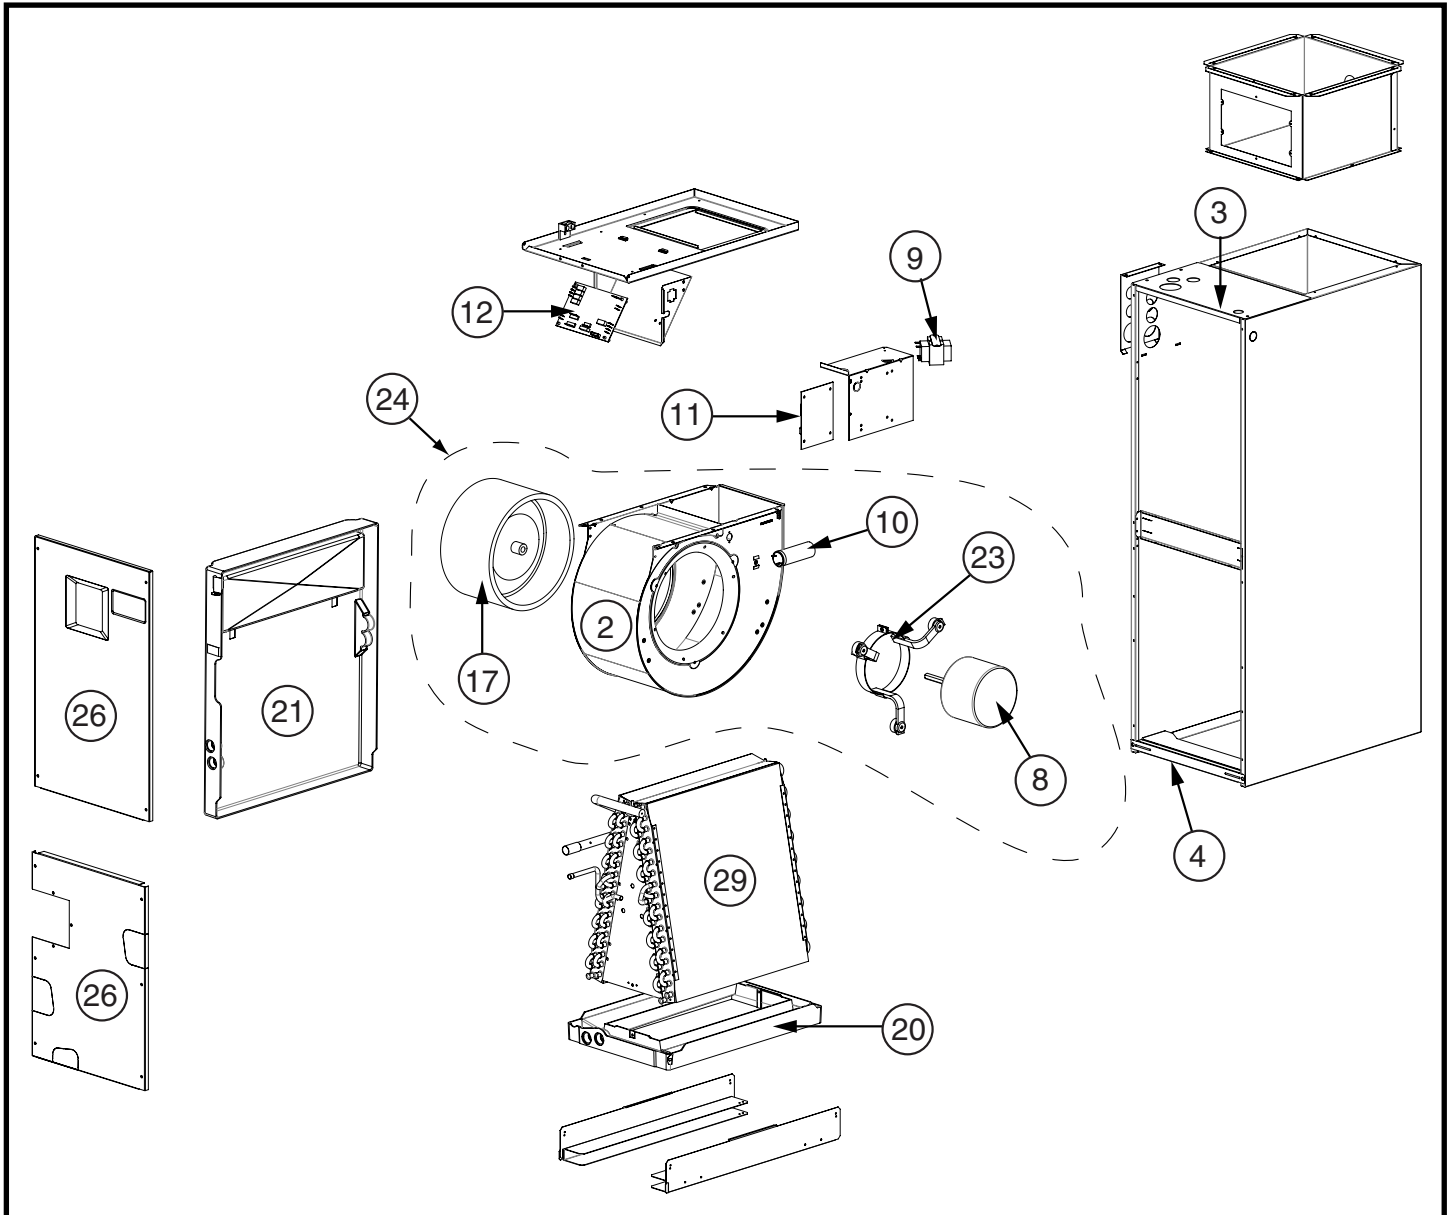

HMG**F1E Air Handler

ITEM	DESCRIPTION	HMG24F1E	HMG30F1E	HMG36F1E	HMG42F1E	HMG48F1E	HMG60F1E
		921145	921147	921150	921151	921153	921154
1	PLATE, CLOSE-OFF (Not Shown)	226420R	226420R	226420R	226420R	226420R	226420R
2	BLOWER HOUSING	297210R	297210R	297212R	297212R	297214R	297219R
3	PANEL, TOP	921877	921877	921878	921878	921879	921879
4	DOOR, FILTER	921874Y	921874Y	921875Y	921875Y	921876Y	921876Y
5	PLATE, TUBE CLOSE-OFF (Not Shown)	921880Y	921880Y	921880Y	921880Y	921880Y	921880Y
6	HARNES, FSHE / VSHE, UPPER (Not Shown)	-	-	-	-	-	2C0251R
7	HARNES, FSHE, LOWER, (Not Shown)	-	-	-	-	-	2C0252R
8	MOTOR, BLOWER	622257R	622264R	622258R	622260R	622261R	622501R
9	TRANSFORMER	622336R	622336R	622336R	622336R	622336R	622336R
10	CAPACITOR	622535R	622550R	622545R	622545R	622549R	-
11	BOARD, CONTROL	624735R	624735R	624735R	624735R	624735R	624736R
12	BOARD, MOTOR CONTROL	-	-	-	-	-	624756R
13	DUAL GROUNDING LUG (Not Shown)	632235R	632235R	632235R	632235R	632235R	632235R
14	PLUG, DRAIN PAN (Not Shown)	663351R	663351R	663351R	663351R	663351R	663351R
15	DIST, ASSY (Not Shown)	664593R	664595R	664663R	664599R	664600R	664602R
16	PLUG, CIRCULAR, PLASTIC, 1-3/4 (Not Shown)	663710R	663710R	663710R	663710R	663710R	-
17	WHEEL, BLOWER	667251R	667251R	667037R	667037R	667207R	667280R
18	ROD, COIL SUPPORT (Not Shown)	669100R	669100R	669100R	669100R	669100R	669100R
19	VALVE, TXV (Not Shown)	-	-	-	-	-	-
20	DRAINPAN, VERTICAL	669919	669919R	669920R	669920R	669921R	669921R
21	DRAINPAN, HORIZONTAL	669855R	669855R	669855R	669856R	669857R	669857R
22	PAINT, SPRAY, GRAY (Not Shown)	903598Y	903598Y	903598Y	903598Y	903598Y	903598Y
23	BELLY-BAND	913871	913871	913871	913871	913871	903489
24	BLOWER, ASSEMBLY	921852	921849	921854	921866	921847	921862
25	ELECTRICAL ASSEMBLY (Not Shown)	M0063801R	M0063801R	M0063801R	M0063801R	M0063801R	M0063802R
26	DOORS	921867Y	921867Y	921868Y	921869Y	921870Y	921870Y
27	SET OF WIRES, (Not Shown)	921881	921881	921881	921881	921881	921883
28	FUSE, 3 AMP (not shown)	632261R	632261R	632261R	632261R	632261R	632261R
29	MICROCHANNEL COIL	921482	921482	921483	921484	921485	921486

Please specify the correct Model No., Serial No., and Part No.(s) when ordering parts from the nearest authorized dealer or service center.