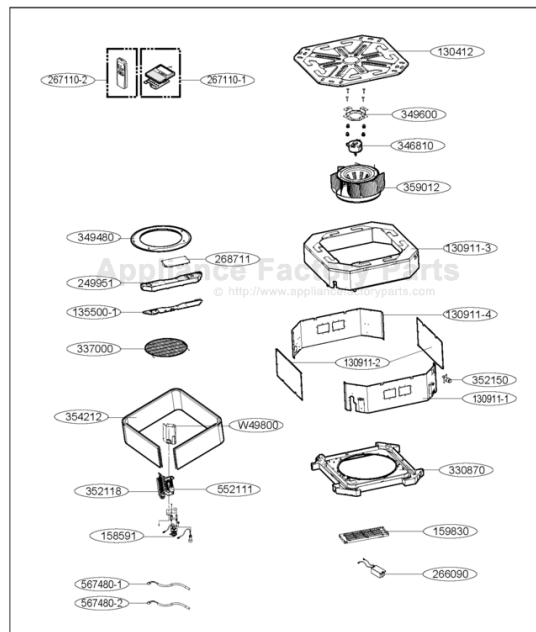

[Find Your COMFORT-AIRE HVAC Parts - Select From 1486 Models](#)

----- Manual continues below -----