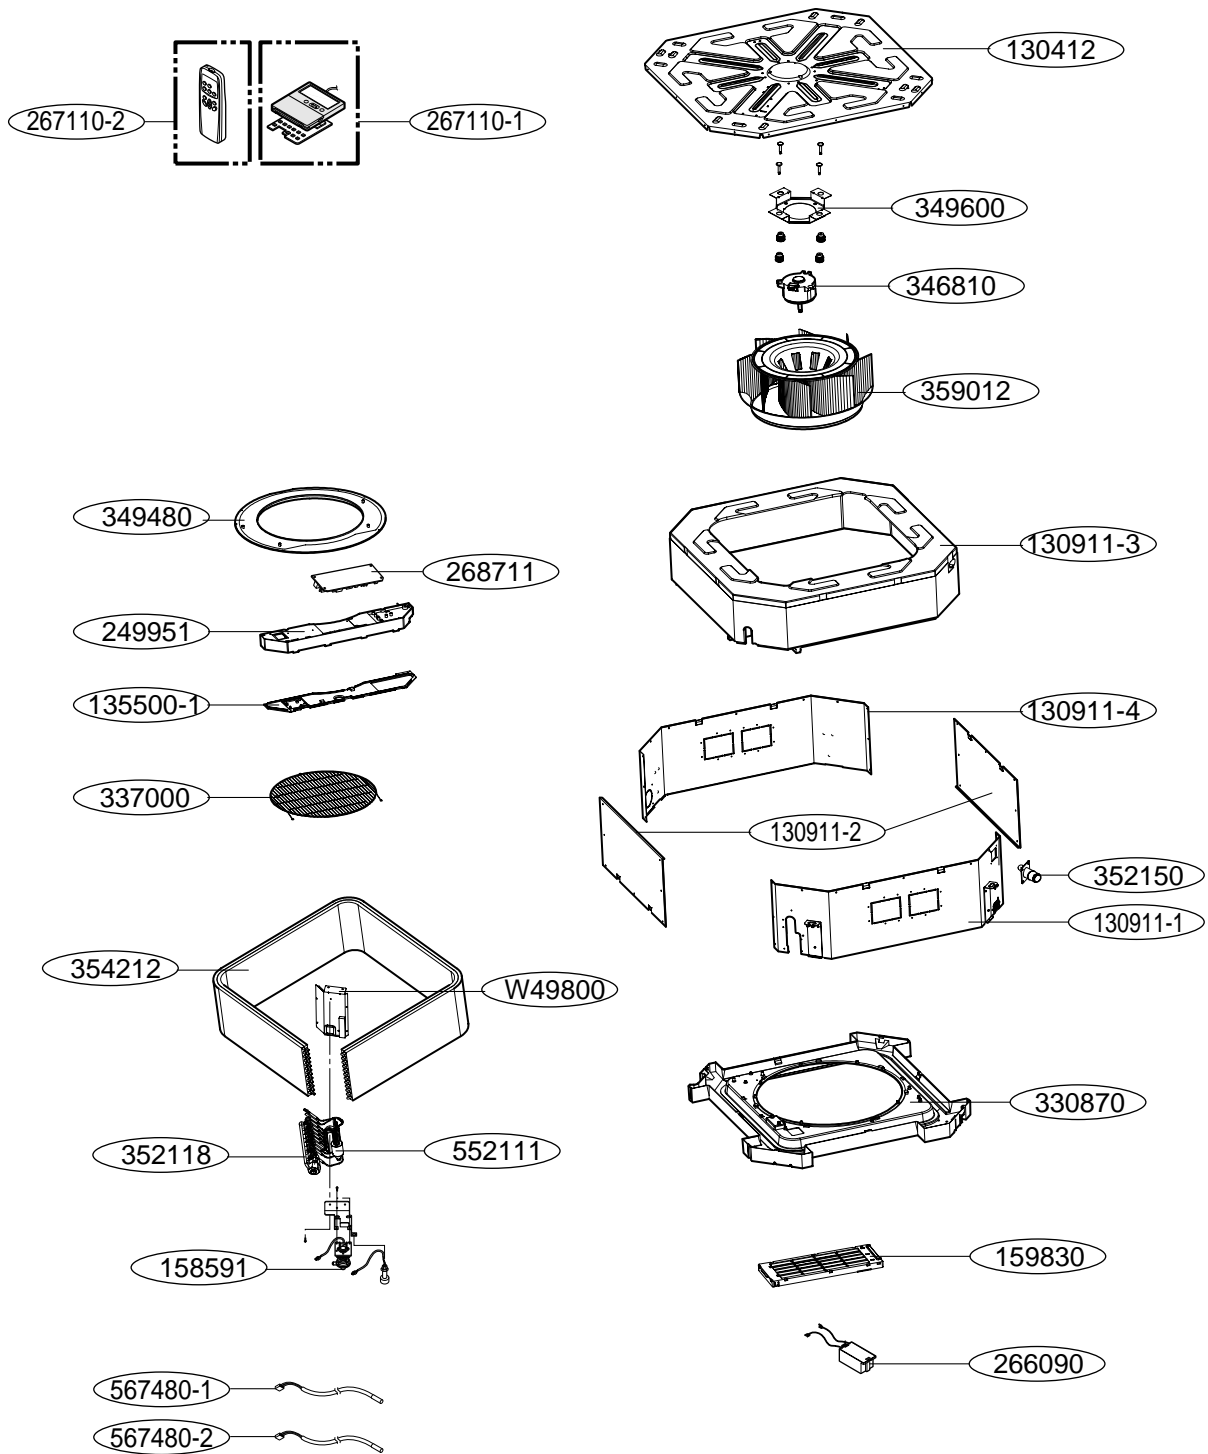

Exploded View and Replacement Parts List

Indoor Unit

Model No.: DMC24CA-1 and DMC36CA-1