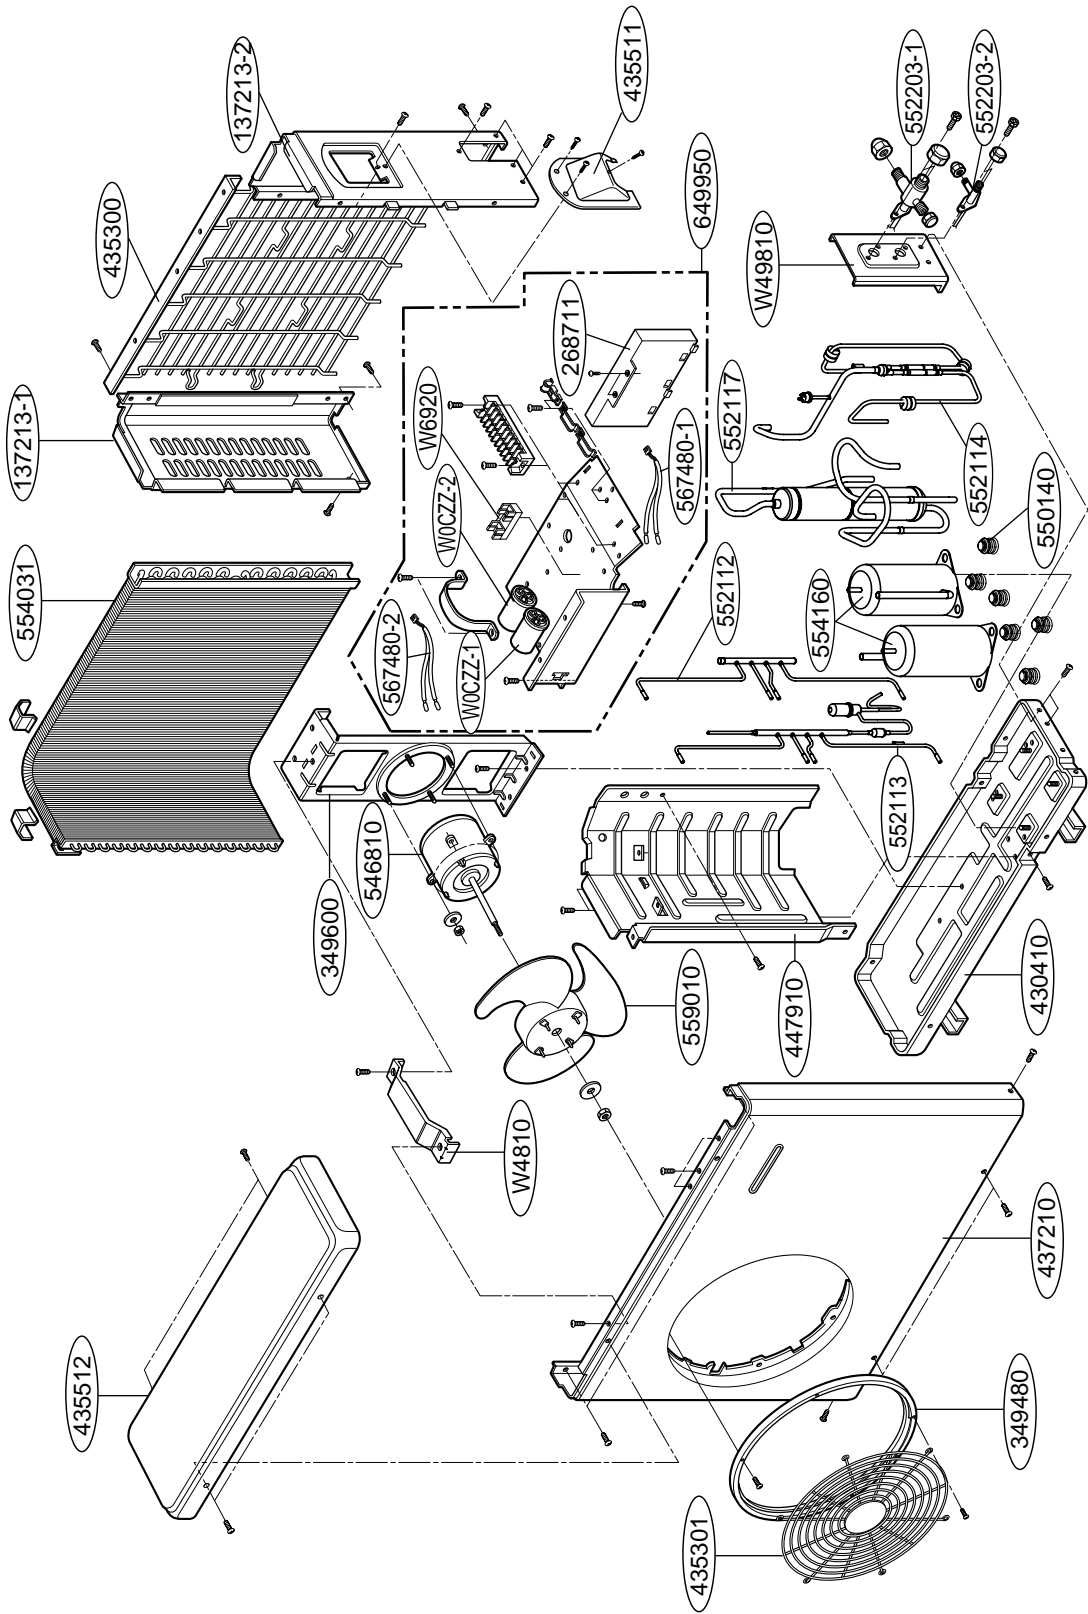

OUTDOOR UNIT

Model No.: DMC24CA-1