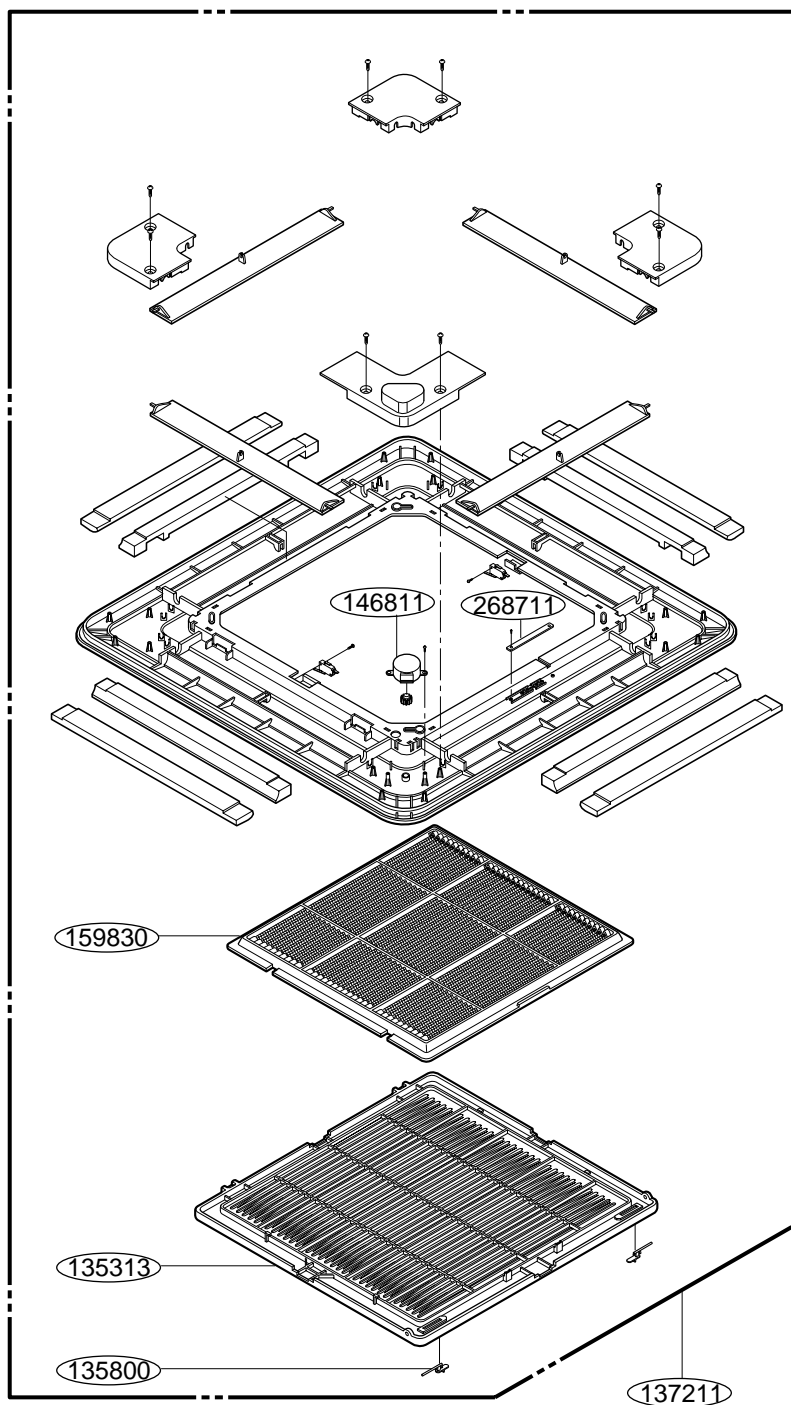

OUTDOOR UNIT

Model No.: DMC24CA-1

Parts List

LOCATION No.	DESCRIPTION	Part No.	
		DMC24CA-1	
137213-1	PANEL ASSEMBLY,SIDE	1A00202F	
137213-2	PANEL ASSEMBLY,SIDE	3A02284N	
567480-1	THERMISTOR,NTC	6323A20028B	
567480-2	THERMISTOR,NTC	6323A20023E	
349480	ORIFICE	4948AP2527A	
349600	BRACKET,MOTOR	1A00206B	
430410	BASE ASSEMBLY,OUTDOOR	3041AP2741G	
435300	GRILLE,REAR	1A00208H	
435301	GRILLE,DISCHARGE	3530A20007J	
435511	COVER ASSEMBLY,CONTROL(OUTDOOR)	3550AR2886C	
435512	COVER ASSEMBLY,TOP(OUTDOOR)	3H03266H	
437210	PANEL ASSEMBLY,FRONT(SUB)	1A00197C	
447910	BARRIER ASSEMBLY,OUTDOOR	4791A30004H	
546810	MOTOR ASSEMBLY,AC,OUTDOOR	4681A10030C	
W49810	SUPPORTER ASSEMBLY	4980A20001B	
550140	DAMPER,COMPRESSOR	4H00982E	
552112	TUBE ASSEMBLY,CONDENSER(IN)	5211A25715A	
552113	TUBE ASSEMBLY,CONDENSER(OUT)	5211A25716A	
552114	TUBE ASSEMBLY,DISCHARGE	5211A29916A	
552117	TUBE ASSEMBLY,SUCTION(OUTDOOR)	5211A29913A	
552203-1	VALVE,SERVICE	5220A20007A	
552203-2	VALVE,SERVICE	5220A20006A	
554031	CONDENSER ASSEMBLY,BENDING	5403A20022T	
554160	COMPRESSOR SET,KOREA	2520UGKK2AA(GK120KAA,2EA)	
559010	FAN ASSEMBLY,PROPELLER	1A00195B	
649950	CASE ASSEMBLY,CONTROL(OUTDOOR)	4995A10112M	
W6920	RELAY,CONTACT	6920AP3400A	
W0CZZ-1	CAPACITOR,FILM,BOX	3A00988B(35UF)	
W0CZZ-2	CAPACITOR,FILM,BOX	6120AR2194F(6+35UF)	
W4810	BRACKET	3A01934B	
268711	PCB ASSEMBLY,MAIN	6871A21318D	

Model No.: DMC24/36CA-1

Parts List

LOCATION No.	DESCRIPTION	Part No.	
		DMC24/36CA-1	
137211	PANEL ASSEMBLY,FRONT(INDOOR)	3721A10177B	
135313	Grille Assembly,Inlet	3531A10066W	
159830	Filter Assembly,Air Cleaner	5231A10004A	
146811	Motor Assembly,DC,Stepping	4681A20055A	
268711	PCB Assembly,Display	6871A20096J	
135800	Door	3580A20005A	