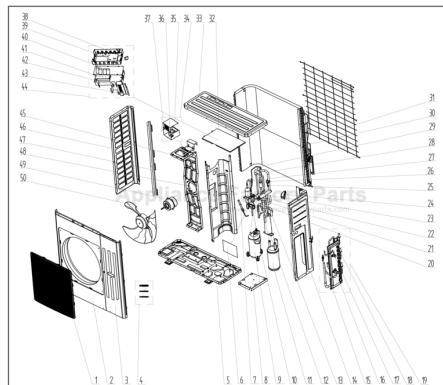

[Find Your COMFORT-AIRE HVAC Parts - Select From 1486 Models](#)

----- Manual continues below -----