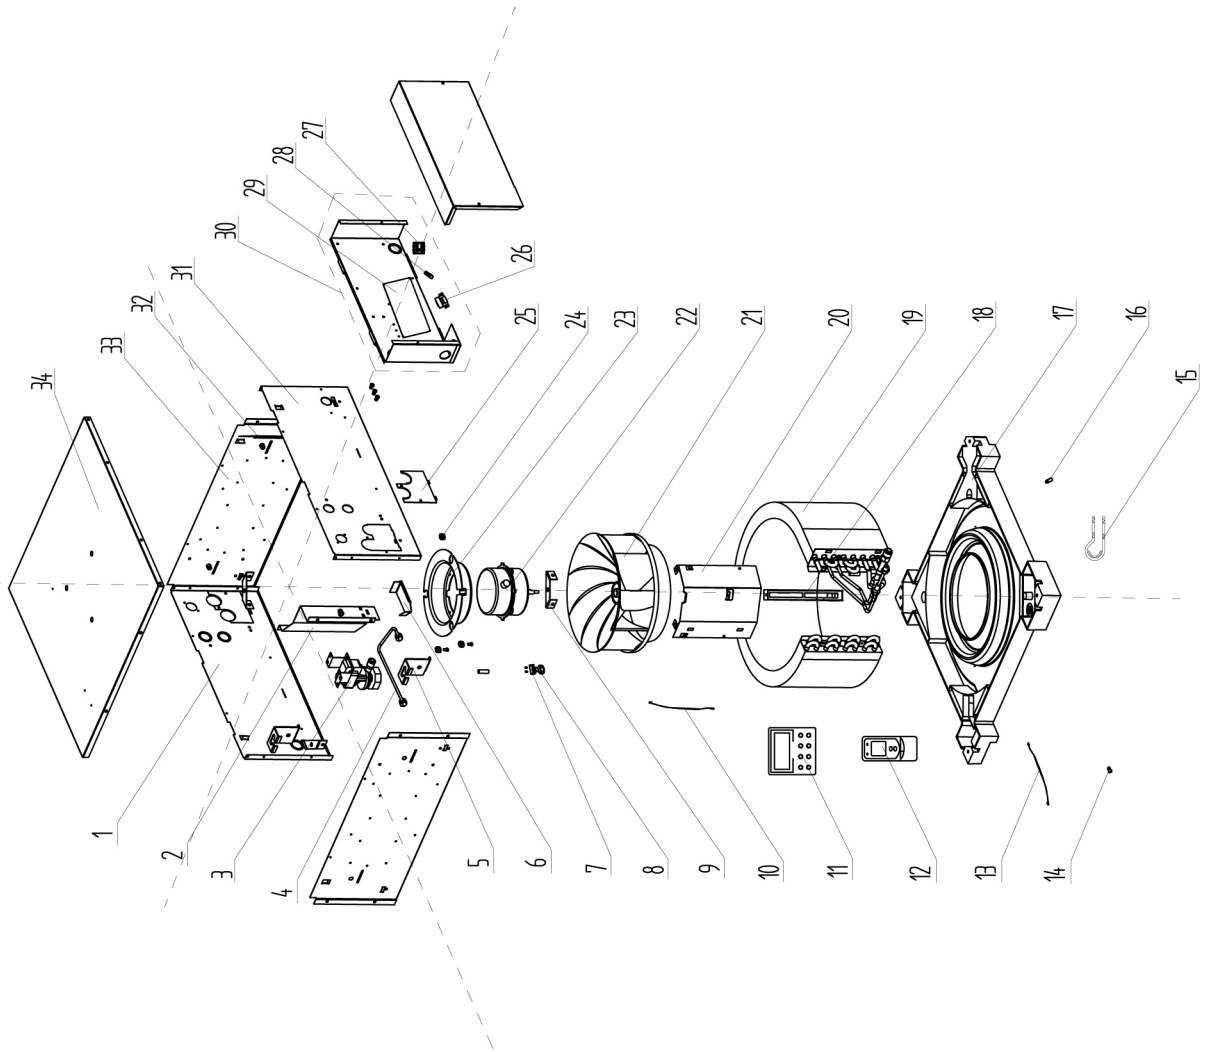

EXPLODED VIEW

34	Seat Board Sub-Assy
33	Right Side Plate Sub-Assy
32	Pass Wire Plate
31	Front Side Plate
30	Electric Box Assy
29	Main Board
28	Capacitor
27	Terminal Board
26	Transformer
25	Tube Exit Plate Assy
24	Motor Gasket
23	Motor Support
22	Fan Motor
21	Centrifugal Fan
20	Evaporator Connection Board
19	Evaporator Assy
18	Evaporator Support
17	Water Tray Assy
16	Filter Sub-Assy
15	Clamp (power cord)
14	Filter Sub-Assy
13	Ambient Temperature Sensor
12	Remote Controller
11	Display Board (Wired Remote)
10	Temperature Sensor
9	Water Tray Support
8	Water Level Switch
7	Pump Support Assy
6	Water Level Switch Support
5	Body Installing Support
4	Pump Drainpipe
3	Water Pump
2	Right Baffle Assy
1	Front Side Plate

REPLACEMENT PARTS

Location	Part Name	Quantity	Part No.
1	Front Side Plate	1	01314211
2	Right Baffle Assy	1	01362704
3	Water Pump	1	43130320
4	Pump Drainpipe	1	05232722
5	Body Installing Support	4	01332705
6	Liquid Level Switch Support	1	24212705
7	Pump Support Assy	1	01332708
8	Water Level Switch	1	450127011
9	Water Tray Support	4	01332706
10	Temperature Sensor	1	390001982G
11	Display Board	1	30296317L08294
12	Remote Controller (wired controller)	1	305100501_L08294
13	Ambient Temperature Sensor	1	3900019813
15	Clamp (power cord)	1	71010105
17	Water Tray Assy	1	20182704
18	Evaporator Support	1	01072714
19	Evaporator Assy	1	0102430701
20	Evaporator Connection Board	1	01072713
21	Centrifugal Fan	1	10312702
22	Fan Motor	1	1570411401
23	Motor Support	1	01702702
24	Motor Gasket	3	76712705
25	Tube Exit Plate Assy	1	01382719
26	Transformer	1	43110257
27	Terminal Board	1	420111041
28	Capacitor CBB61	1	33010089
29	Main Board	1	30226354
30	Electric Box Assy	1	01399536
31	Front Side Plate	1	01302741
32	Pass WirePlate	1	01362701
33	Right Side Plate Sub-Assy	2	01302743
34	Seat Board Sub-Assy	1	01222712
	Signal Wire for Wired Thermostat	1	40010232