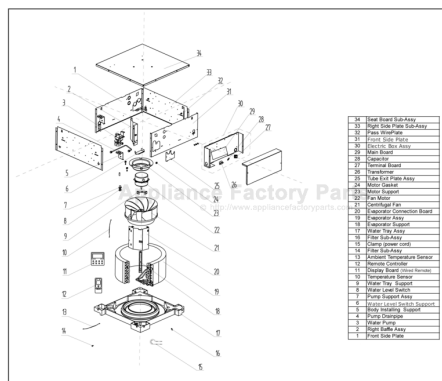

[Find Your COMFORT-AIRE HVAC Parts - Select From 1486 Models](#)

----- Manual continues below -----