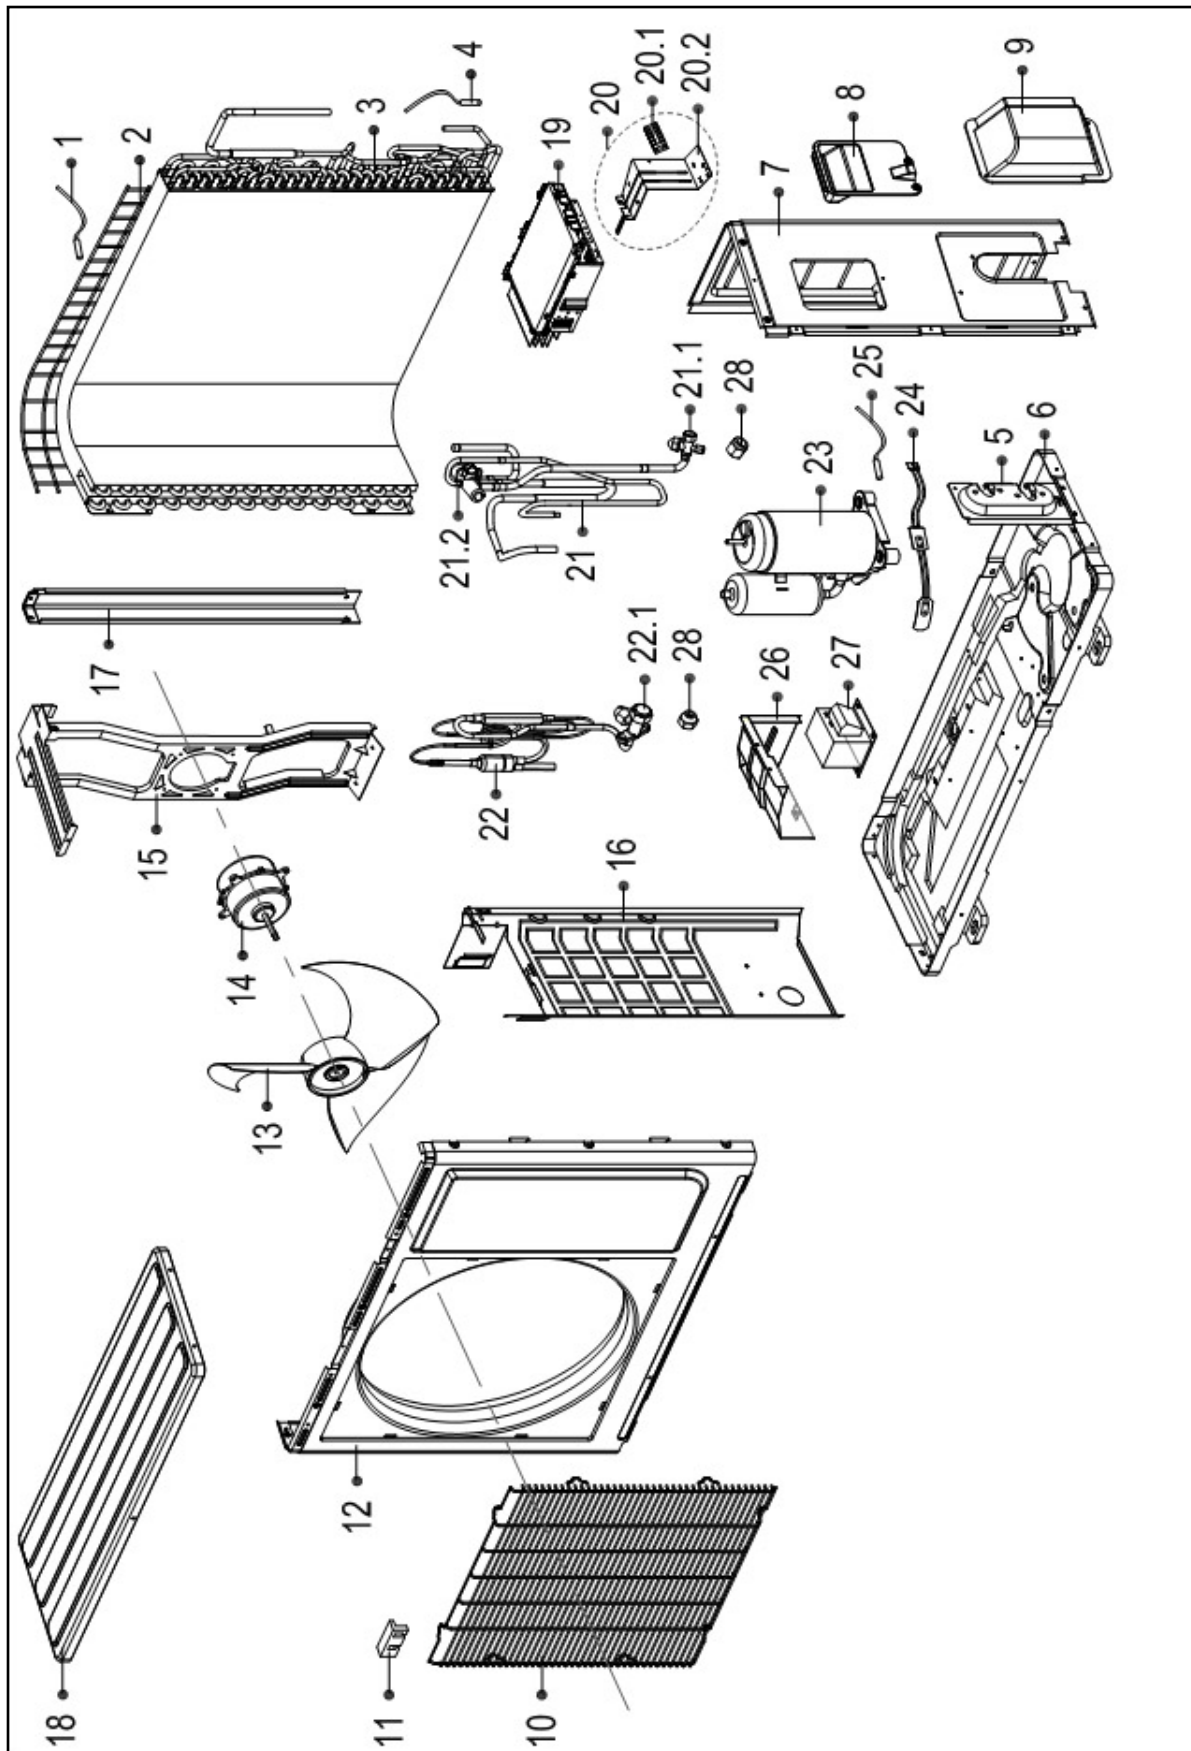

----- Manual continues below -----

HEAT CONTROLLER

**REPLACEMENT
PARTS LIST**

Single Zone Inverter Mini-Splits

A-DVH18SD-1

Outdoor Condenser

EXPLODED VIEW

REPLACEMENT PARTS

Location	Part Name	Quantity	Part No.
1	Ambient temperature sensor assembly	1	202301310075
2	Rear net	1	2011374G0003
3	Condenser assembly	1	201537690004
4	Pipe temperature sensor assembly	1	202440500004
5	Valve plate	1	201237200282
6	Chassis assembly	1	2012378A0033
7	Rear right clapboard assembly	1	201237590080
8	Big handle	1	201237390104
10	Air outlet grille	1	201137890003
12	Front panel	1	201237890111
13	Axial flow fan	1	201100300534
14	Asynchronous motor	1	202400400171
15	Supporter assembly of fan motor	1	201237890080
16	Partition board assembly	1	20123789G003
17	Left supporter	1	201237400400
18	Top cover assembly	1	201237900028
19	Electronic control box assembly	1	2033378A0140
20	Terminal board assembly	1	203337590049
20.1	Wire joint	1	202301400223
20.2	Terminal board	1	201237590046
21	4-Ways valve assembly	1	201637790555
21.1	Gas valve	1	201600720195
21.2	4-Ways valve	1	201600690011
22	Liquid valve assembly	1	201637891215
22.1	Liquid valve	1	201600740523
23	Compressor	1	201400603269
24	Crankcase electric heater	1	202403100501
25	Discharge temperature sensor assembly	1	202301310068
26	Cover of inductance (reactor cover)	1	20123789G002
27	Reactor	1	202301000903