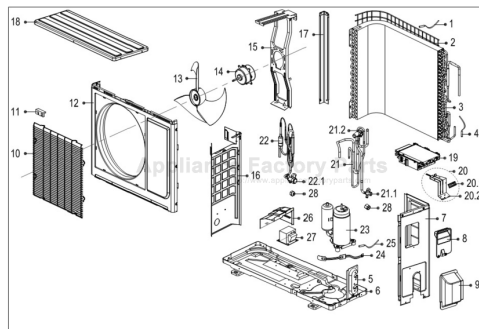

[Find Your COMFORT-AIRE HVAC Parts - Select From 1486 Models](#)

----- Manual continues below -----