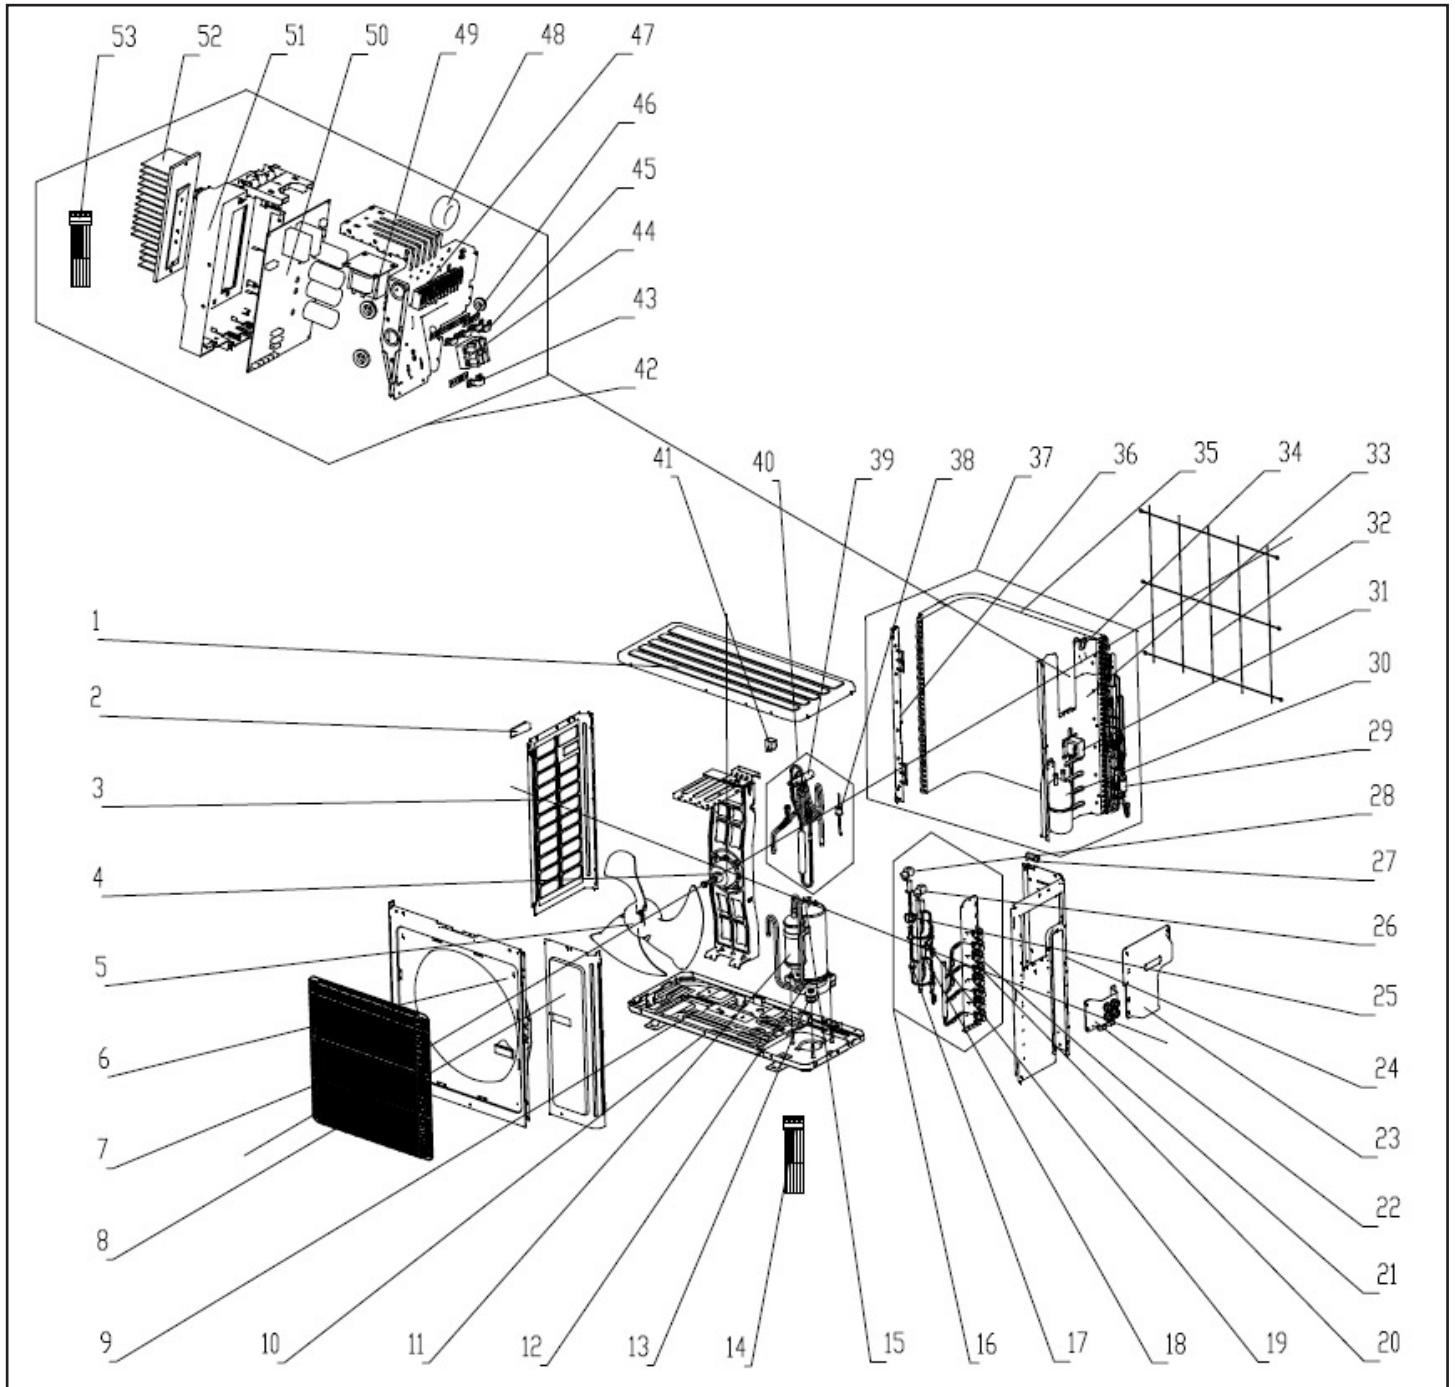

REPLACEMENT PARTS

Location	Part Name	Quantity	Part No.
1	Top Cover Sub-Assembly	1	01264100013
2	Left Handle	1	26235401
3	Left Side Plate	1	01305043P
4	Fan Motor	1	15702802
5	Axial Flow Fan	1	10335014
6	Front Panel Assembly	1	0153501405
7	Front Grill	1	01473050
8	Front Side Plate	1	01305086P
9	Electrical Heater	1	765100047
10	Chassis Assembly	1	01194100059
11	Compressor	1	00205200003
12	Electric Heater (Compressor)	1	7651873215
13	Compressor Gasket	3	76713066
14	Sensor Sub-Assembly	1	39004100005G
15	Compressor Overload Protector (External)	1	00180030
16	Valve Support Assembly	1	030163000003
17	Strainer A	2	07210022
18	Electronic Expansion Valve	2	07334447
19	Electric Expand Valve Fitting	1	4304413222
20	Cut Off Valve	1	071302391
21	Cut Off Valve	1	07130239
22	Wiring Cover Sub-Assembly	1	01264100034
23	Handle Assembly	1	02204100008
24	Right Side Plate	1	0131410000901P
25	Electric Expand Valve Fitting	1	4304413234
26	Electric Expand Valve Fitting	1	4304413235
27	Wiring Clamp	1	26115004
28	Electric Expand Valve Fitting	1	4304413237
29	Bidirection Strainer	1	07220016
30	Gas-Liquid Separator	1	07223048
31	Reactor	2	43130186
32	Rear Grill	1	01574100003
33	Clapboard	1	01244100003
34	Cable Cross Loop	2	76512008
35	Condenser Assembly	1	01124100007_L61437
36	Condenser Support Plate	1	01175092
37	Condenser Assembly	1	01124100118_L61437
38	Pressure Protect Switch	1	4602000902
39	4-Way Valve	1	4300008201
40	4-Way Valve Assembly	1	04045200071
41	Magnet Coil	1	4300040072
42	Electric Box Assembly	1	01395200378_L61437
43	Wire Clamp	1	71010005
44	Terminal Board	1	42018094
45	Wire Clamp	4	71010003
46	Insulation Gasket	1	70410006
47	Terminal Board	4	420111041
48	Magnetic Ring	2	49010109
49	Cable Cross Loop	2	76510021
50	Main Board	1	30228000026
51	Electric Box	1	26904100013
52	Radiator	1	49018000077
53	Sensor Sub-Assembly	1	39008000017G