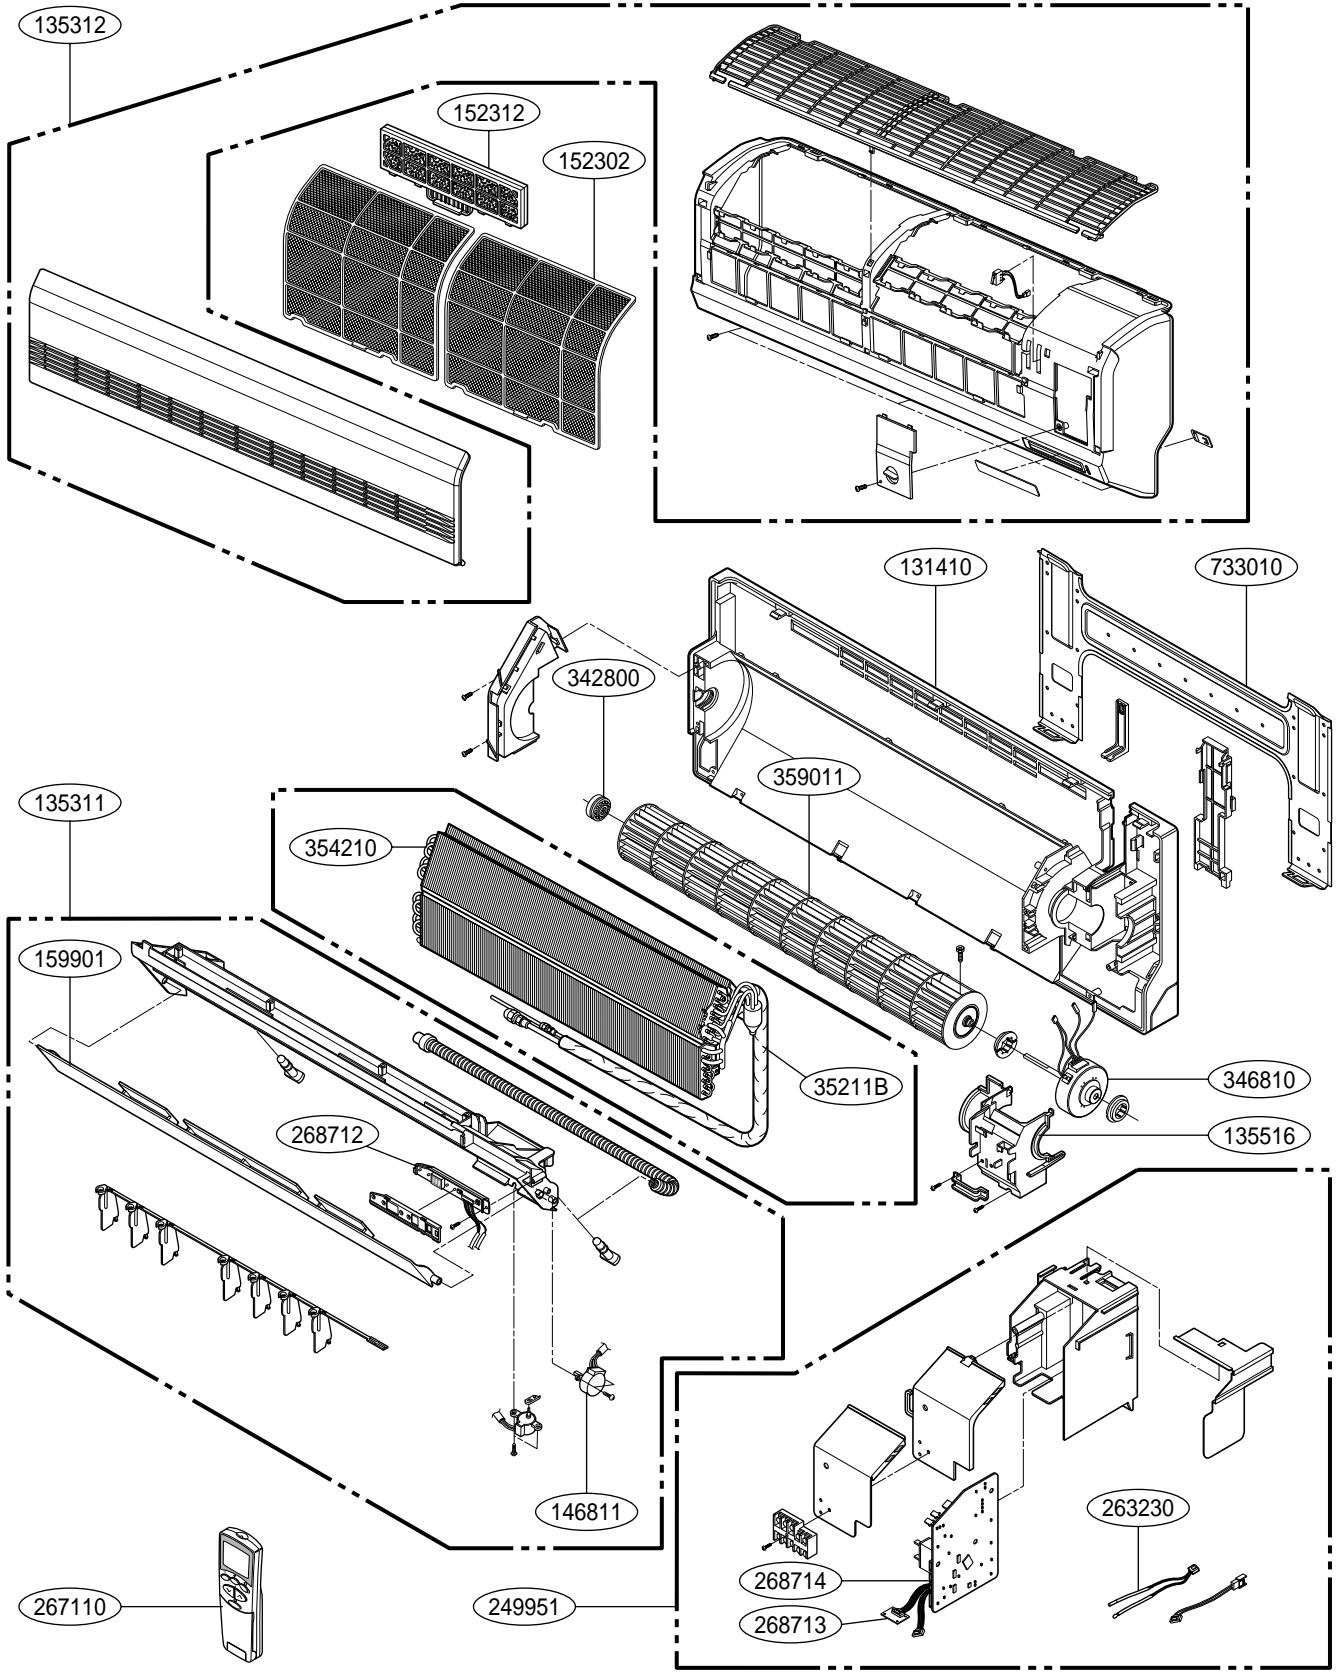

Exploded View

Indoor Unit