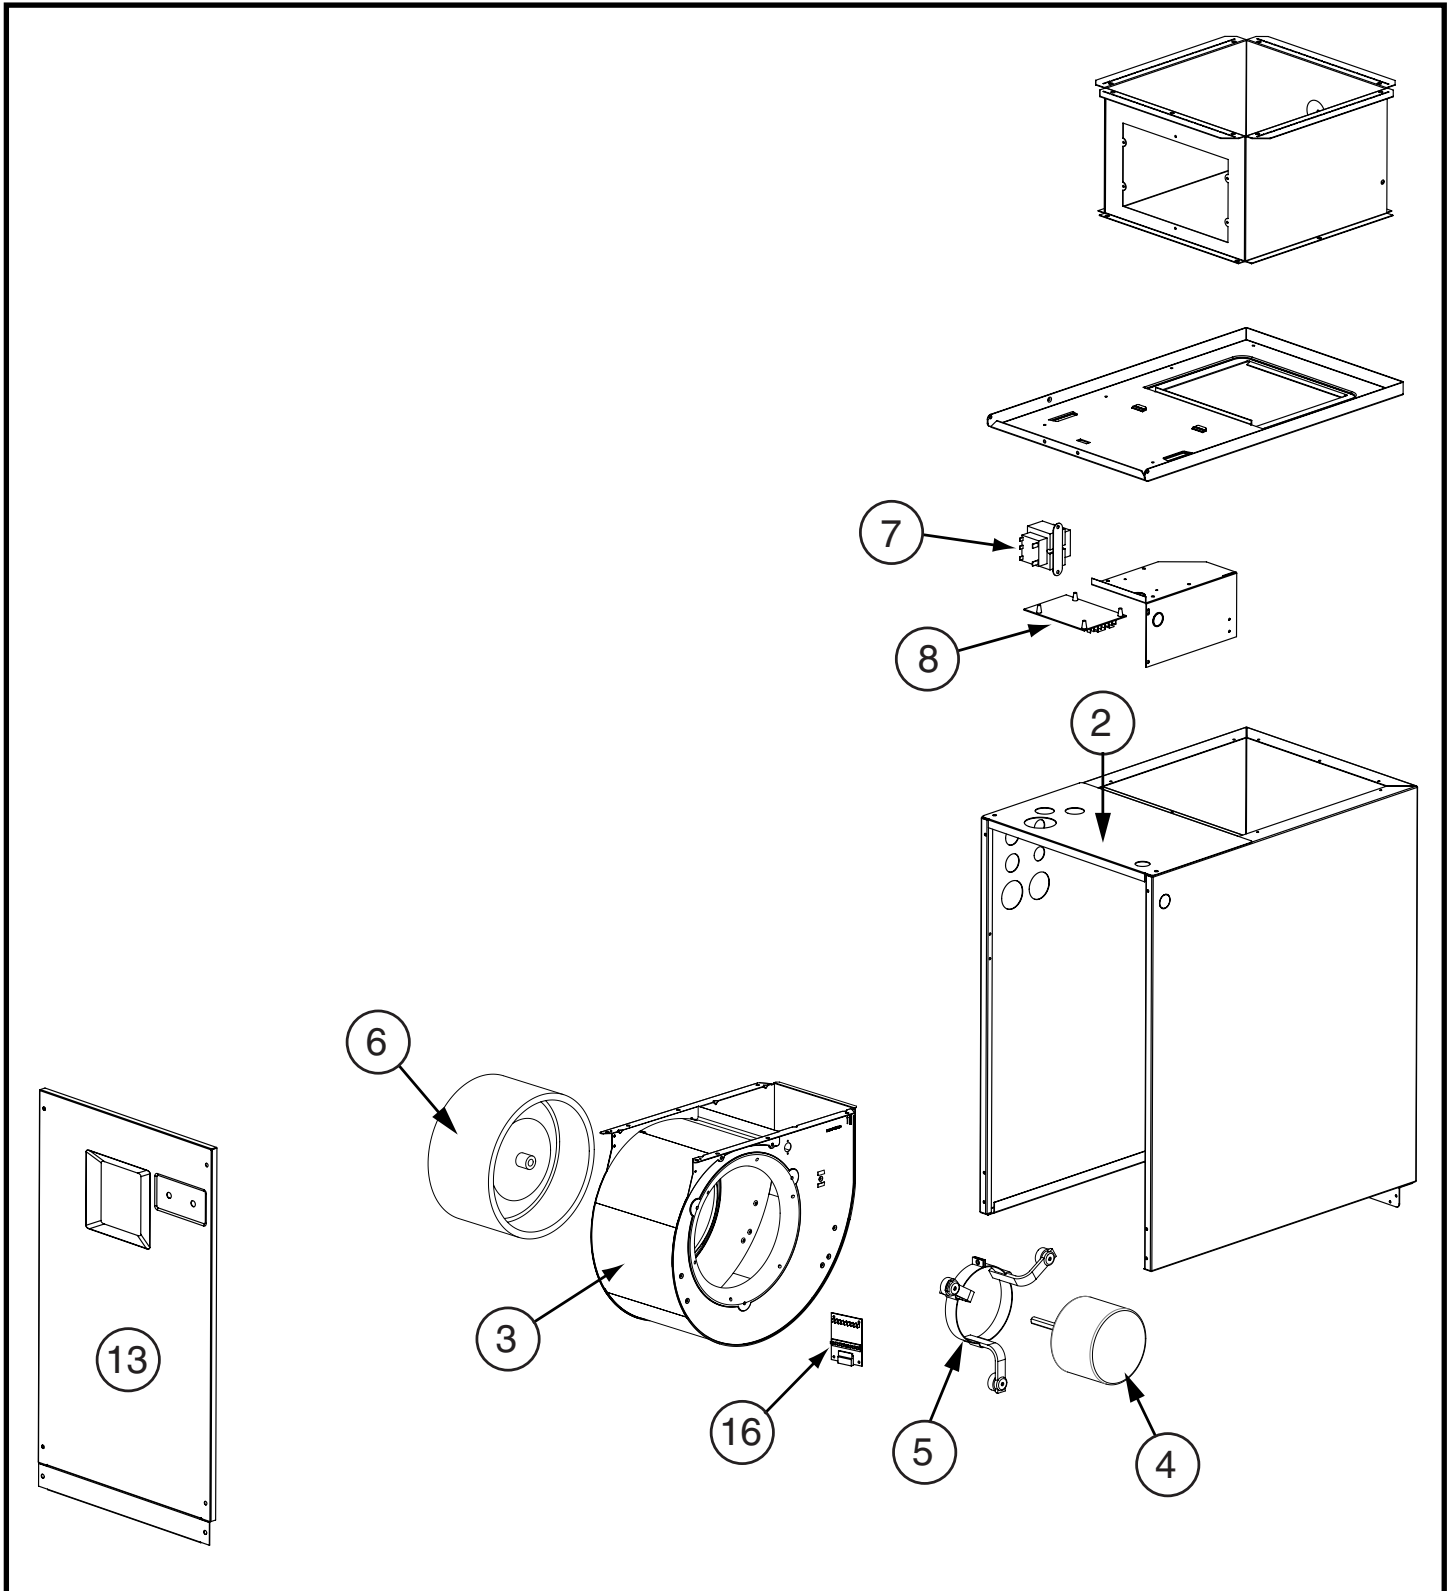

This Owner's Manual is provided and hosted by Appliance Factory Parts.

COMFORT-AIRE HMB36AB1E Owner's Manual

[Shop genuine replacement parts for COMFORT-AIRE
HMB36AB1E](#)

 Universal HVAC Parts & Accessories	REPLACEMENT PARTS LIST
	Modular Air Handler HMB**A*1E, HMB**X*1E, & HMB**V*1E Series

[Find Your COMFORT-AIRE HVAC Parts - Select From 1486 Models](#)

----- Manual continues below -----

**Modular Air Handler
HMB**A*1E, HMB**X*1E, & HMB**V*1E Series**

HMB**A*1E Series Air Handler

ITEM	DESCRIPTION	HMB24AA1E	HMB36AA1E	HMB36AB1E	HMB48AC1E	HMB60AC1E
		921180	921181	921182	921183	921184
1	PLATE, CLOSE-OFF (Not Shown)	226420R	226420R	226420R	226420R	226420R
2	PANEL, TOP	921877	921877	299402	299402	299403
3	BLOWER HOUSING	297210R	297210R	297212R	297212R	297219R
4	MOTOR, BLOWER, PSC	622257R	622264R	622258R	622260R	621891R
5	BELLY-BAND	913871	913871	913871	913871	903489
6	WHEEL, BLOWER	667251R	667251R	667037R	667037R	667280R
7	TRANSFORMER	622336R	622336R	622336R	622336R	622336R
8	PCB, CONTROL, 1-STAGE	624735R	624735R	624735R	624735R	624735R
9	DUAL GROUNDING LUG (Not Shown)	632235R	632235R	632235R	632235R	632235R
10	PAINT, SPRAY, GRAY (Not Shown)	903598	903598	903598	903598	903598
11	BLOWER ASSEMBLY	921852	921849	921854	921847	921863
12	ELECTRICAL ASSEMBLY (Not Shown)	M0063801R	M0063801R	M0063801R	M0063801R	M0063801R
13	DOOR	921871	921871	921872	921873	921873
14	SET OF WIRES, (Not Shown)	921881	921881	921881	921881	921881
15	FUSE, 3 AMP (Not Shown)	632261R	632261R	632261R	632261R	632261R
16	CAPAC, RUN, 7.5/370-RND-MTL (Not Shown)	622535R	622550R	622545R	622545R	622550R