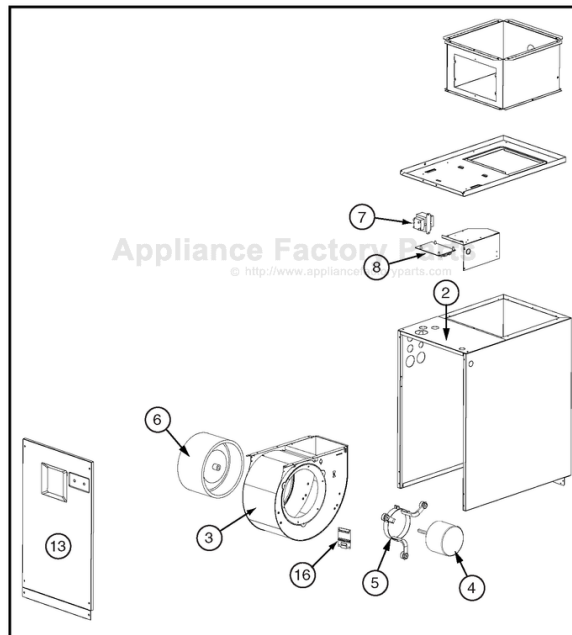

[Find Your COMFORT-AIRE HVAC Parts - Select From 1486 Models](#)

----- Manual continues below -----