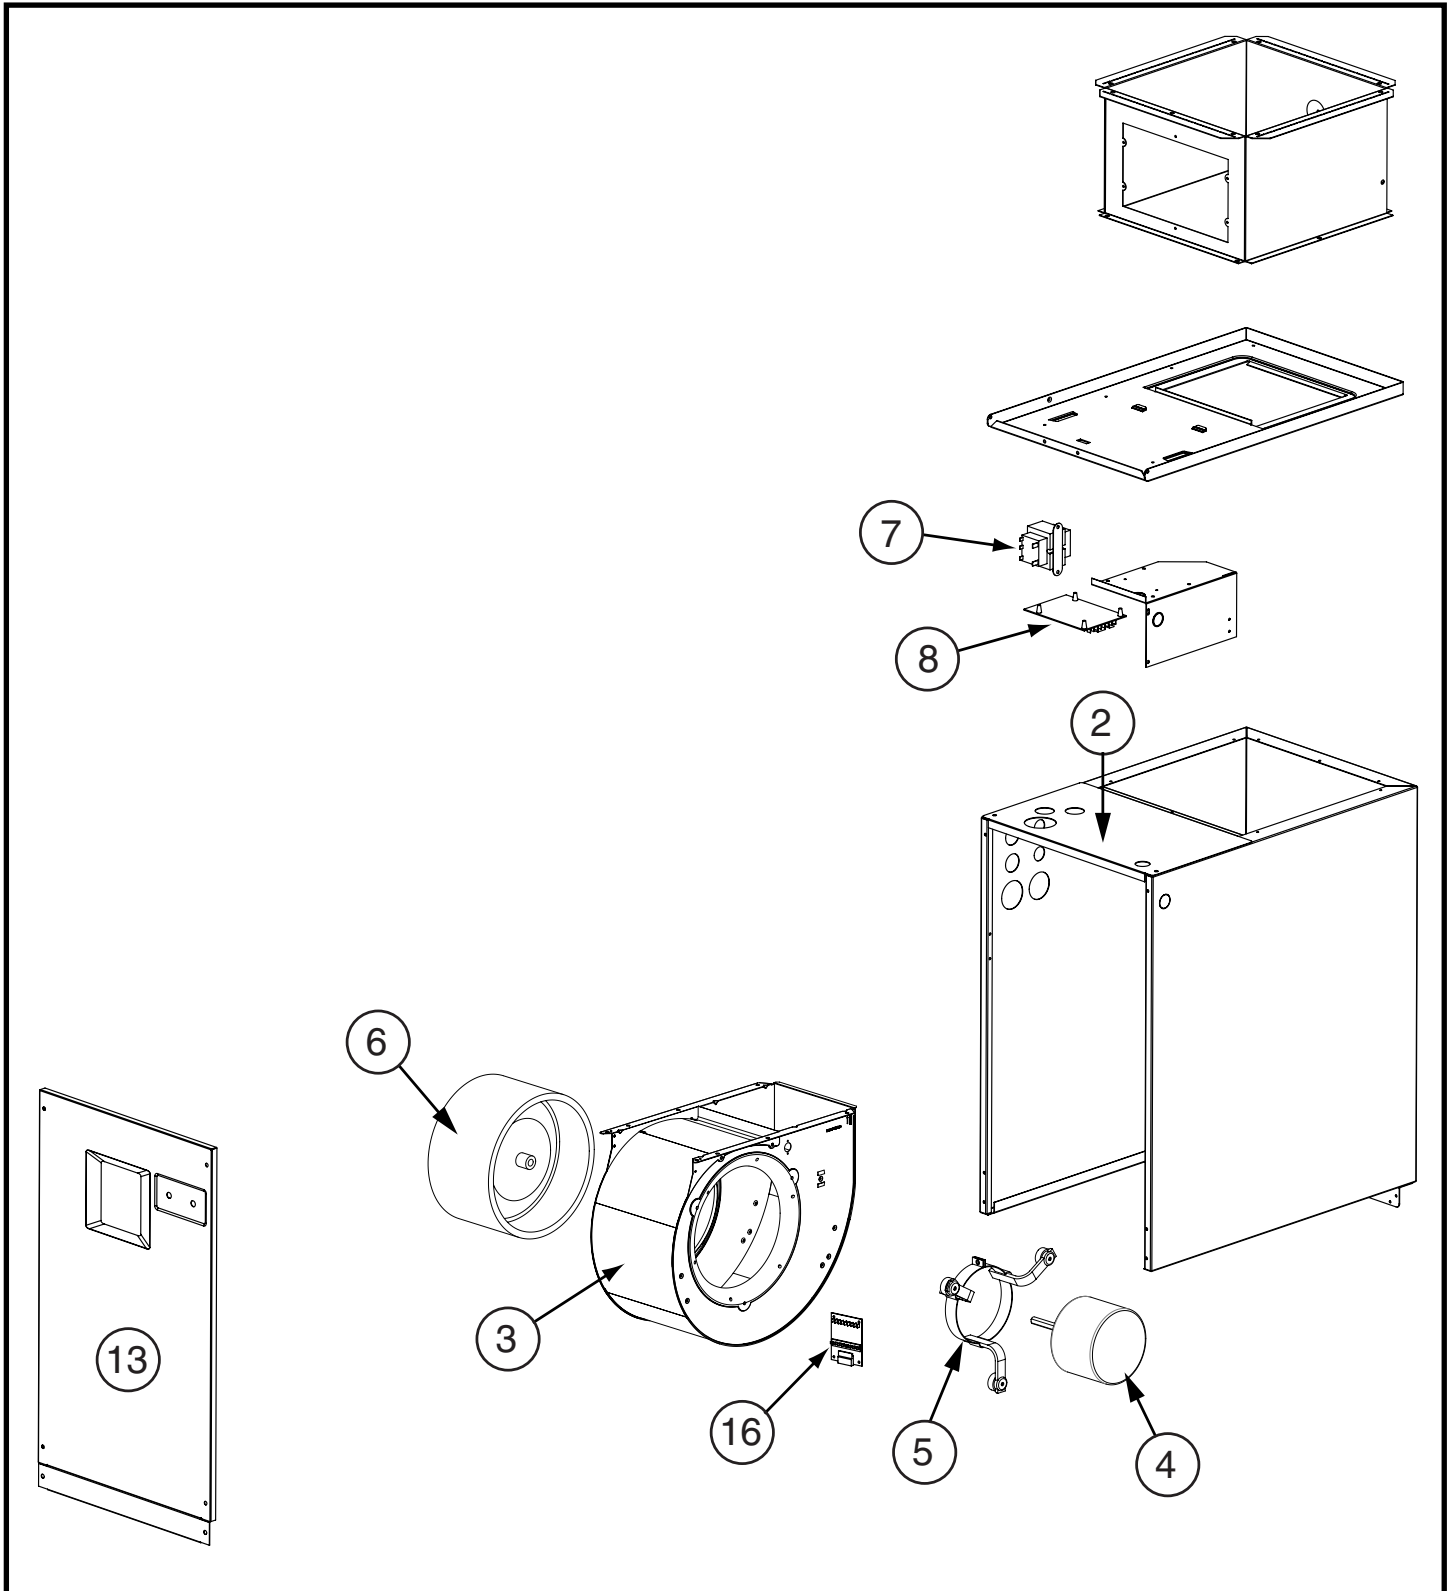

[Find Your COMFORT-AIRE HVAC Parts - Select From 1486 Models](#)

----- Manual continues below -----

**Modular Air Handler
HMB**A*1E, HMB**X*1E, & HMB**V*1E Series**

HMB**A*1E Series Air Handler

ITEM	DESCRIPTION	HMB24AA1E	HMB36AA1E	HMB36AB1E	HMB48AC1E	HMB60AC1E
		921180	921181	921182	921183	921184
1	PLATE, CLOSE-OFF (Not Shown)	226420R	226420R	226420R	226420R	226420R
2	PANEL, TOP	921877	921877	299402	299402	299403
3	BLOWER HOUSING	297210R	297210R	297212R	297212R	297219R
4	MOTOR, BLOWER, PSC	622257R	622264R	622258R	622260R	621891R
5	BELLY-BAND	913871	913871	913871	913871	903489
6	WHEEL, BLOWER	667251R	667251R	667037R	667037R	667280R
7	TRANSFORMER	622336R	622336R	622336R	622336R	622336R
8	PCB, CONTROL, 1-STAGE	624735R	624735R	624735R	624735R	624735R
9	DUAL GROUNDING LUG (Not Shown)	632235R	632235R	632235R	632235R	632235R
10	PAINT, SPRAY, GRAY (Not Shown)	903598	903598	903598	903598	903598
11	BLOWER ASSEMBLY	921852	921849	921854	921847	921863
12	ELECTRICAL ASSEMBLY (Not Shown)	M0063801R	M0063801R	M0063801R	M0063801R	M0063801R
13	DOOR	921871	921871	921872	921873	921873
14	SET OF WIRES, (Not Shown)	921881	921881	921881	921881	921881
15	FUSE, 3 AMP (Not Shown)	632261R	632261R	632261R	632261R	632261R
16	CAPAC, RUN, 7.5/370-RND-MTL (Not Shown)	622535R	622550R	622545R	622545R	622550R