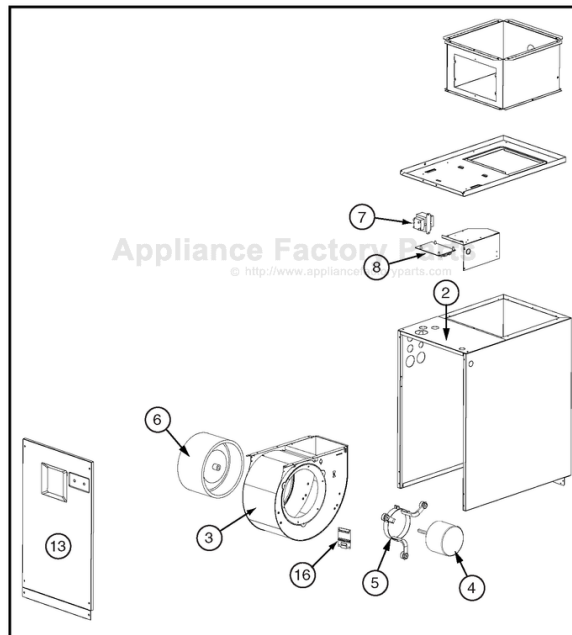

This Owner's Manual is provided and hosted by Appliance Factory Parts.

COMFORT-AIRE HMB36VA1E Owner's Manual

[Shop genuine replacement parts for COMFORT-AIRE
HMB36VA1E](#)

| | |
|---|---|
|  <small>Universal HVAC Parts & Accessories</small> | REPLACEMENT PARTS LIST |
| | Modular Air Handler HMB**A*1E, HMB**X*1E, & HMB**V*1E Series |

[Find Your COMFORT-AIRE HVAC Parts - Select From 1486 Models](#)

----- Manual continues below -----

**Modular Air Handler
HMB**A*1E, HMB**X*1E, & HMB**V*1E Series**

HMB**A*1E Series Air Handler

| ITEM | DESCRIPTION | HMB24AA1E | HMB36AA1E | HMB36AB1E | HMB48AC1E | HMB60AC1E |
|------|---|-----------|-----------|-----------|-----------|-----------|
| | | 921180 | 921181 | 921182 | 921183 | 921184 |
| 1 | PLATE, CLOSE-OFF (Not Shown) | 226420R | 226420R | 226420R | 226420R | 226420R |
| 2 | PANEL, TOP | 921877 | 921877 | 299402 | 299402 | 299403 |
| 3 | BLOWER HOUSING | 297210R | 297210R | 297212R | 297212R | 297219R |
| 4 | MOTOR, BLOWER, PSC | 622257R | 622264R | 622258R | 622260R | 621891R |
| 5 | BELLY-BAND | 913871 | 913871 | 913871 | 913871 | 903489 |
| 6 | WHEEL, BLOWER | 667251R | 667251R | 667037R | 667037R | 667280R |
| 7 | TRANSFORMER | 622336R | 622336R | 622336R | 622336R | 622336R |
| 8 | PCB, CONTROL, 1-STAGE | 624735R | 624735R | 624735R | 624735R | 624735R |
| 9 | DUAL GROUNDING LUG (Not Shown) | 632235R | 632235R | 632235R | 632235R | 632235R |
| 10 | PAINT, SPRAY, GRAY (Not Shown) | 903598 | 903598 | 903598 | 903598 | 903598 |
| 11 | BLOWER ASSEMBLY | 921852 | 921849 | 921854 | 921847 | 921863 |
| 12 | ELECTRICAL ASSEMBLY (Not Shown) | M0063801R | M0063801R | M0063801R | M0063801R | M0063801R |
| 13 | DOOR | 921871 | 921871 | 921872 | 921873 | 921873 |
| 14 | SET OF WIRES, (Not Shown) | 921881 | 921881 | 921881 | 921881 | 921881 |
| 15 | FUSE, 3 AMP (Not Shown) | 632261R | 632261R | 632261R | 632261R | 632261R |
| 16 | CAPAC, RUN, 7.5/370-RND-MTL (Not Shown) | 622535R | 622550R | 622545R | 622545R | 622550R |