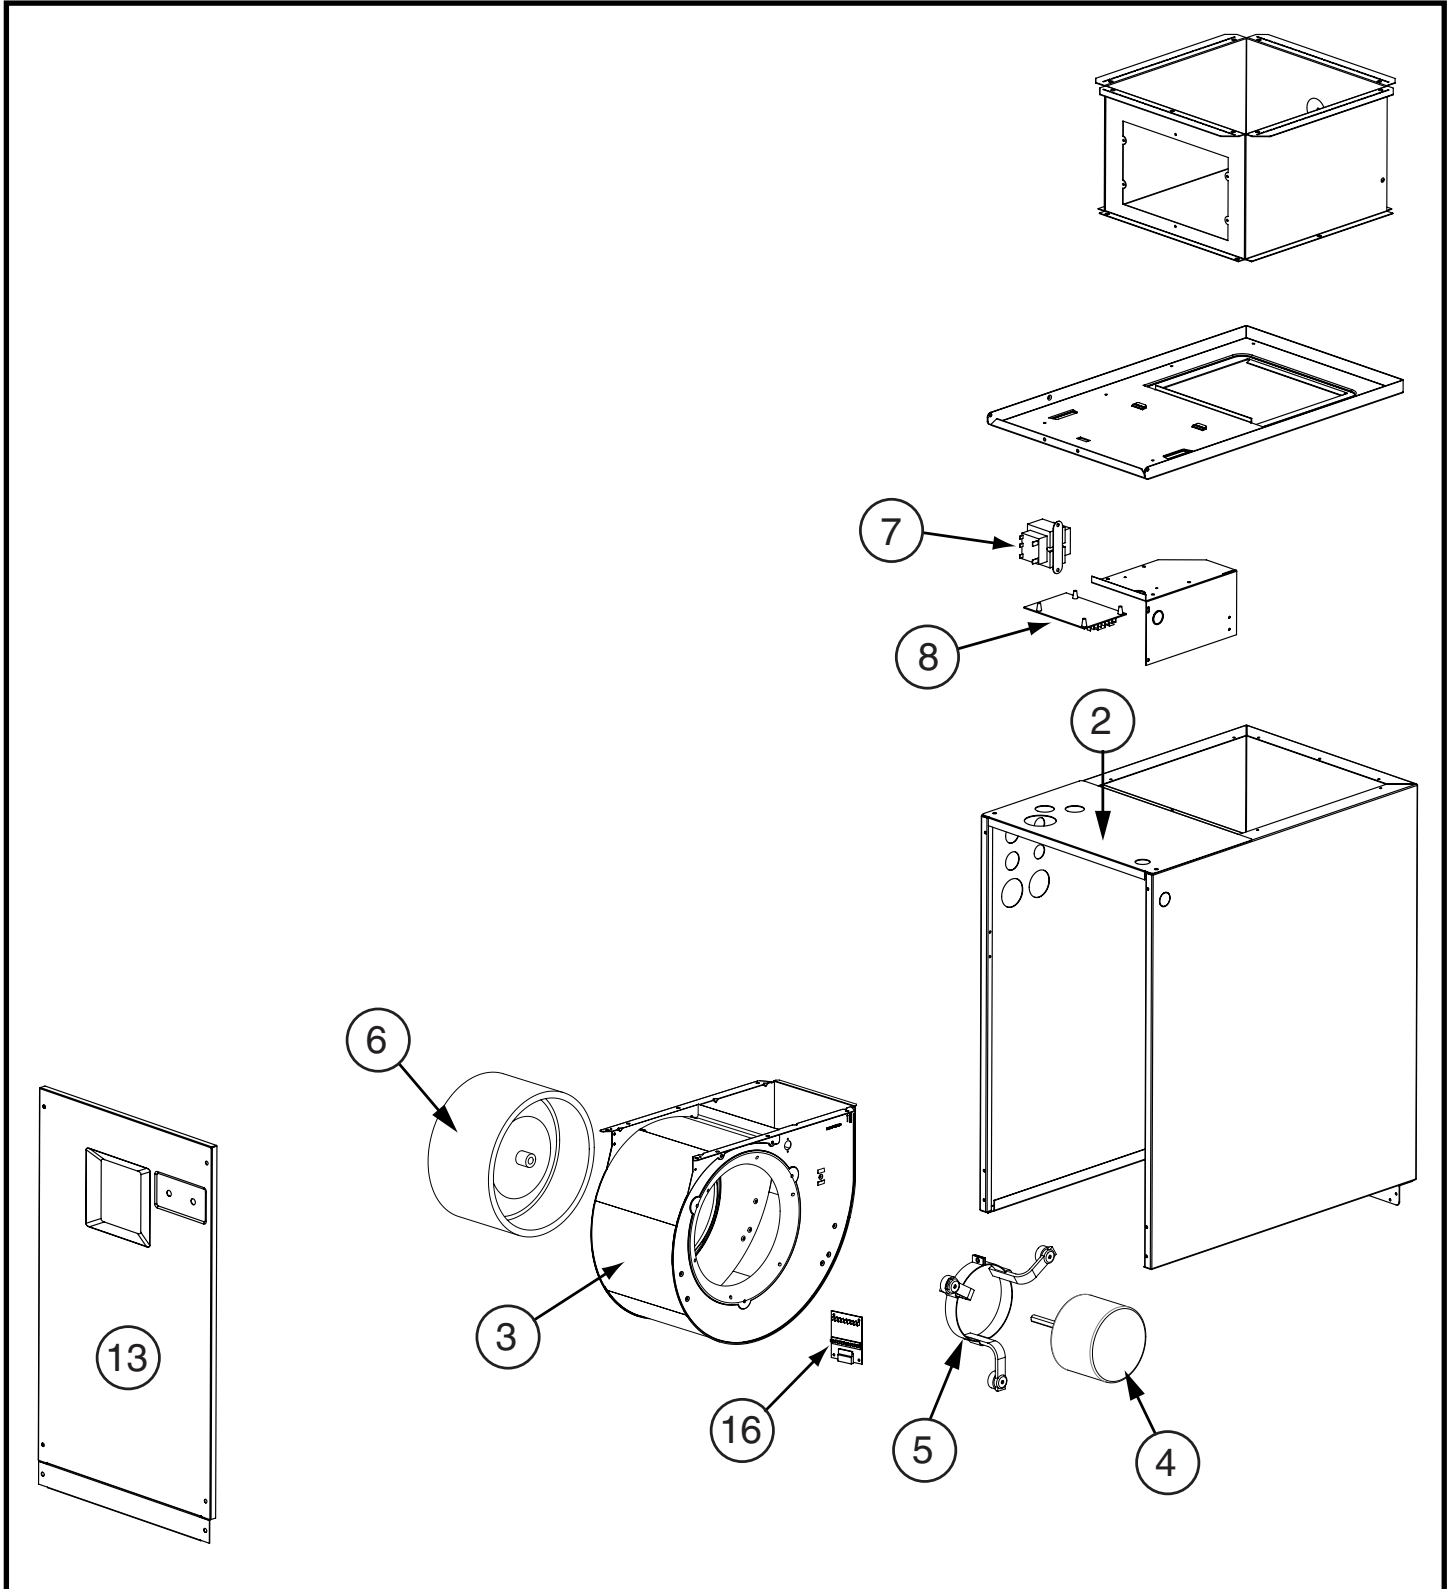

This Owner's Manual is provided and hosted by Appliance Factory Parts.

COMFORT-AIRE HMB36VA1E Owner's Manual

[Shop genuine replacement parts for COMFORT-AIRE
HMB36VA1E](#)

| | |
|---|---|
|  <small>Universal HVAC Parts & Accessories</small> | REPLACEMENT PARTS LIST |
| | Modular Air Handler HMB**A*1E, HMB**X*1E, & HMB**V*1E Series |

[Find Your COMFORT-AIRE HVAC Parts - Select From 1486 Models](#)

----- Manual continues below -----

**Modular Air Handler
HMB**A*1E, HMB**X*1E, & HMB**V*1E Series**

HMB**A*1E Series Air Handler

| ITEM | DESCRIPTION | HMB24AA1E | HMB36AA1E | HMB36AB1E | HMB48AC1E | HMB60AC1E |
|------|---|-----------|-----------|-----------|-----------|-----------|
| | | 921180 | 921181 | 921182 | 921183 | 921184 |
| 1 | PLATE, CLOSE-OFF (Not Shown) | 226420R | 226420R | 226420R | 226420R | 226420R |
| 2 | PANEL, TOP | 921877 | 921877 | 299402 | 299402 | 299403 |
| 3 | BLOWER HOUSING | 297210R | 297210R | 297212R | 297212R | 297219R |
| 4 | MOTOR, BLOWER, PSC | 622257R | 622264R | 622258R | 622260R | 621891R |
| 5 | BELLY-BAND | 913871 | 913871 | 913871 | 913871 | 903489 |
| 6 | WHEEL, BLOWER | 667251R | 667251R | 667037R | 667037R | 667280R |
| 7 | TRANSFORMER | 622336R | 622336R | 622336R | 622336R | 622336R |
| 8 | PCB, CONTROL, 1-STAGE | 624735R | 624735R | 624735R | 624735R | 624735R |
| 9 | DUAL GROUNDING LUG (Not Shown) | 632235R | 632235R | 632235R | 632235R | 632235R |
| 10 | PAINT, SPRAY, GRAY (Not Shown) | 903598 | 903598 | 903598 | 903598 | 903598 |
| 11 | BLOWER ASSEMBLY | 921852 | 921849 | 921854 | 921847 | 921863 |
| 12 | ELECTRICAL ASSEMBLY (Not Shown) | M0063801R | M0063801R | M0063801R | M0063801R | M0063801R |
| 13 | DOOR | 921871 | 921871 | 921872 | 921873 | 921873 |
| 14 | SET OF WIRES, (Not Shown) | 921881 | 921881 | 921881 | 921881 | 921881 |
| 15 | FUSE, 3 AMP (Not Shown) | 632261R | 632261R | 632261R | 632261R | 632261R |
| 16 | CAPAC, RUN, 7.5/370-RND-MTL (Not Shown) | 622535R | 622550R | 622545R | 622545R | 622550R |