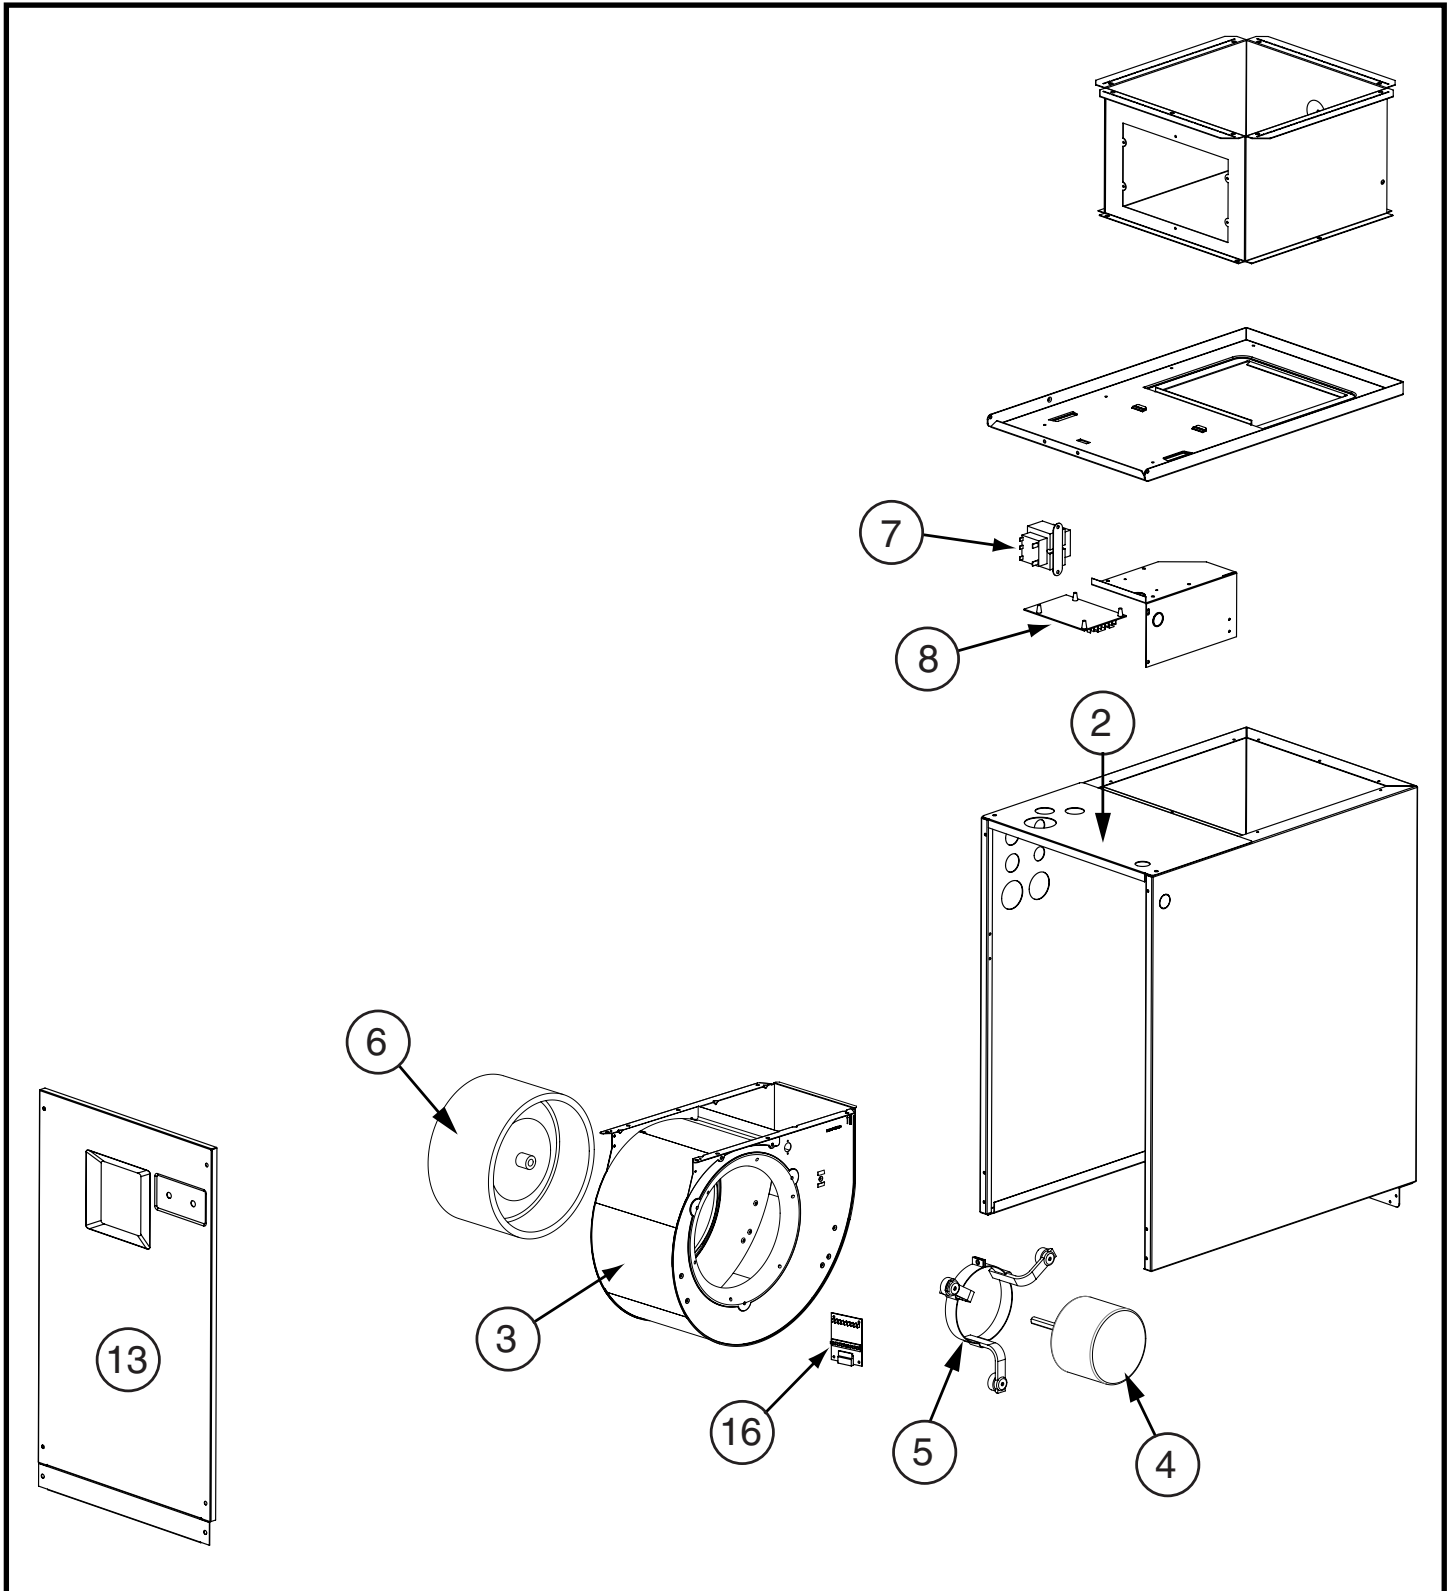

**Modular Air Handler
HMB**A*1E, HMB**X*1E, & HMB**V*1E Series**

HMB**A*1E Series Air Handler

ITEM	DESCRIPTION	HMB24AA1E	HMB36AA1E	HMB36AB1E	HMB48AC1E	HMB60AC1E
		921180	921181	921182	921183	921184
1	PLATE, CLOSE-OFF (Not Shown)	226420R	226420R	226420R	226420R	226420R
2	PANEL, TOP	921877	921877	299402	299402	299403
3	BLOWER HOUSING	297210R	297210R	297212R	297212R	297219R
4	MOTOR, BLOWER, PSC	622257R	622264R	622258R	622260R	621891R
5	BELLY-BAND	913871	913871	913871	913871	903489
6	WHEEL, BLOWER	667251R	667251R	667037R	667037R	667280R
7	TRANSFORMER	622336R	622336R	622336R	622336R	622336R
8	PCB, CONTROL, 1-STAGE	624735R	624735R	624735R	624735R	624735R
9	DUAL GROUNDING LUG (Not Shown)	632235R	632235R	632235R	632235R	632235R
10	PAINT, SPRAY, GRAY (Not Shown)	903598	903598	903598	903598	903598
11	BLOWER ASSEMBLY	921852	921849	921854	921847	921863
12	ELECTRICAL ASSEMBLY (Not Shown)	M0063801R	M0063801R	M0063801R	M0063801R	M0063801R
13	DOOR	921871	921871	921872	921873	921873
14	SET OF WIRES, (Not Shown)	921881	921881	921881	921881	921881
15	FUSE, 3 AMP (Not Shown)	632261R	632261R	632261R	632261R	632261R
16	CAPAC, RUN, 7.5/370-RND-MTL (Not Shown)	622535R	622550R	622545R	622545R	622550R

Please specify the correct Model No., Serial No., and Part No.(s) when ordering parts from the nearest authorized dealer or service center.

HMB**XA1E & HMB**V*1E Series Air Handler

ITEM	DESCRIPTION	HMB36XA1E	HMB48XB1E	HMB60XC1E	HMB36VA1E	HMB48VB1E	HMB60VC1E
		921185	921186	921187	921188	921189	921190
1	PLATE, CLOSE-OFF (Not Shown)	226420R	226420R	226420R	226420R	226420R	226420R
2	PANEL, TOP	921877	299402	299403	921877	299402	299403
3	BLOWER HOUSING	297210R	297217R	297219R	297210R	297217R	297219R
4	MOTOR, BLOWER	622500R	622500R	622501R	622500R	622500R	622501R
5	BELLY-BAND	913871	903489	903489	913871	903489	903489
6	WHEEL, BLOWER	667251R	667258R	667280R	667251R	667258R	667280R
7	TRANSFORMER	622336R	622336R	622336R	622336R	622336R	622336R
8	PCB, CONTROL, 1-STAGE	624735R	624736R	624736R	624736R	624736R	624736R
9	DUAL GROUNDING LUG (Not Shown)	632235R	632235R	632235R	632235R	632235R	632235R
10	PAINT, SPRAY, GRAY (Not Shown)	903598	903598	903598	903598	903598	903598
11	BLOWER ASSEMBLY	921850	921865	921862	921851	921855	921863
12	ELECTRICAL ASSEMBLY (Not Shown)	M0063802R	M0063802R	M0063802R	M0063803R	M0063803R	M0063803R
13	DOOR	921871	921872	921873	921871	921872	921873
14	SET OF WIRES, (Not Shown)	921881	921883	921883	921884	921884	921884
15	FUSE, 3 AMP (Not Shown)	632261R	632261R	632261R	632261R	632261R	632261R
16	CONTROL, BLOWER	624756R	624756R	624756R	624757R	624757R	624757R
17	HARNESS, FSHE/VSHE, UPPER	2C0251R	2C0251R	2C0251R	2C0251R	2C0251R	2C0251R
18	HARNESS, FSHE, LOWER (Not Shown)	2C0252R	2C0252R	2C0252R	—	—	—
17	HARNESS, VSHE, LOWER (Not Shown)	—	—	—	2C0253R	2C0253R	2C0253R

Please specify the correct Model No., Serial No., and Part No.(s) when ordering parts from the nearest authorized dealer or service center.

HEAT CONTROLLER, INC.

Specifications & illustrations subject to change without notice or incurring obligations.
Jackson, MI | Printed in U.S.A. (09/12)

7095600 (Replaces 7095140)