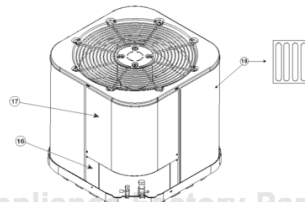

Appliance Factory Parts
© <http://www.appliancefactoryparts.com>