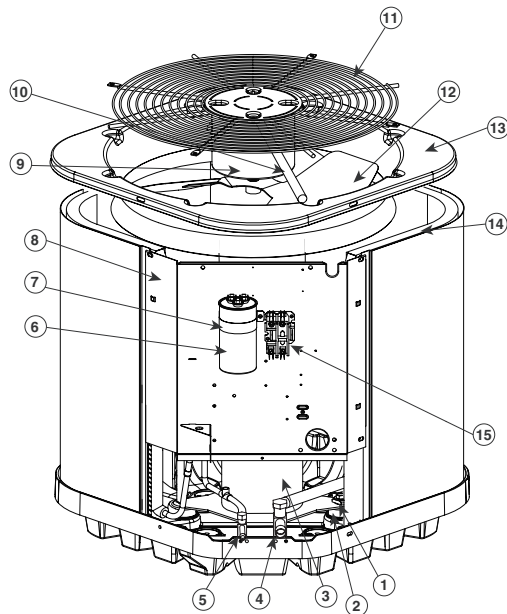

# REPLACEMENT PARTS LIST

Residential Split System Air Conditioner  
RSG14\*\*S1E Series  
14 SEER Models

ITEM #	COMPONENT
1	Compressor Bolt
2	Compressor Grommet
3	Compressor
4	Refrigerant Valve (LG)
5	Refrigerant Valve (SM)
6	Capacitor
7	Capacitor Strap
8	Control Box
9	Outdoor Fan Motor
10	Motor Wire Conduit
11	Outdoor Fan Grille
12	Outdoor Fan Blade
13	Top Pan
14	Outdoor Coil
15	Contactactor
16	Access Panel
17	Control Box Cover
18	Outdoor Coil Guard