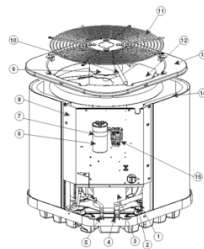

[Find Your COMFORT-AIRE Air Conditioner Parts - Select From 599 Models](#)

----- Manual continues below -----