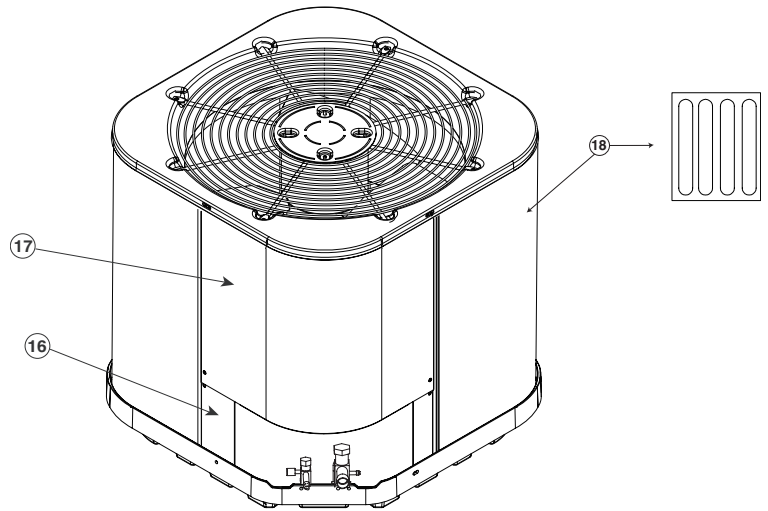

# REPLACEMENT PARTS LIST

Residential Split System Air Conditioner  
RSG14\*\*S1E Series  
14 SEER Models

ITEM #	COMPONENT
1	Compressor Bolt
2	Compressor Grommet
3	Compressor
4	Refrigerant Valve (LG)
5	Refrigerant Valve (SM)
6	Capacitor
7	Capacitor Strap
8	Control Box
9	Outdoor Fan Motor
10	Motor Wire Conduit
11	Outdoor Fan Grille
12	Outdoor Fan Blade
13	Top Pan
14	Outdoor Coil
15	Contactactor
16	Access Panel
17	Control Box Cover
18	Outdoor Coil Guard