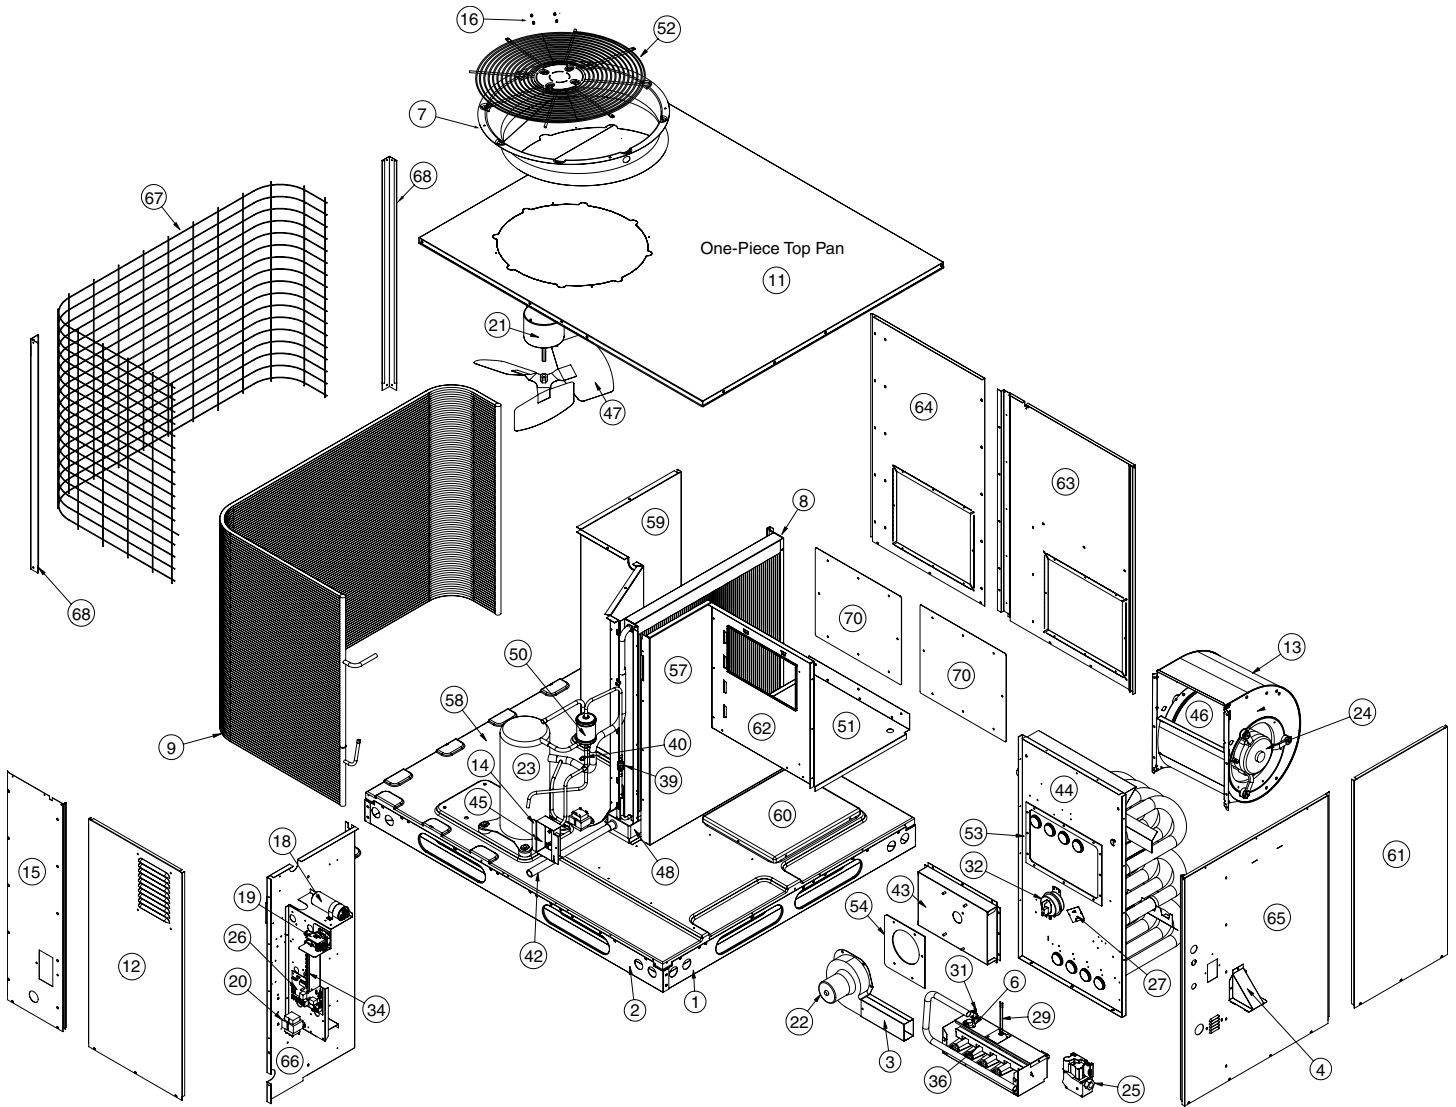

Please specify the correct Model No., Serial No, and part number(s) when ordering parts from the nearest authorized dealer or service center.

HEAT CONTROLLER

1900 Wellworth Ave., Jackson MI 49203 • Ph. 517-787-2100 • www.heatcontroller.com

A **WELLS** Company

Specifications & illustrations subject to change without notice or incurring obligations (03/15).

7097460 (NEW)