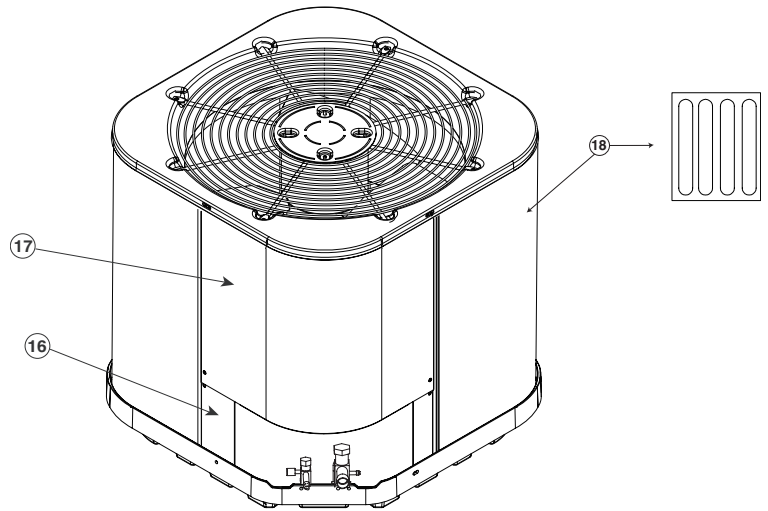

 Residential HVAC Parts & Accessories	REPLACEMENT PARTS LIST
	Residential Split System Air Conditioner
	RSG13**R1E Series 13 SEER Models

[Find Your COMFORT-AIRE Air Conditioner Parts - Select From 599 Models](#)

----- Manual continues below -----

REPLACEMENT PARTS LIST

Residential Split System Air Conditioner
RSG13**R1E Series
13 SEER Models

ITEM #	COMPONENT
1	Compressor Bolt
2	Compressor Grommet
3	Compressor
4	Refrigerant Valve (LG)
5	Refrigerant Valve (SM)
6	Capacitor
7	Capacitor Strap
8	Control Box
9	Outdoor Fan Motor
10	Motor Wire Conduit
11	Outdoor Fan Grille
12	Outdoor Fan Blade
13	Top Pan
14	Outdoor Coil
15	Contactactor
16	Access Panel
17	Control Box Cover
18	Outdoor Coil Guard