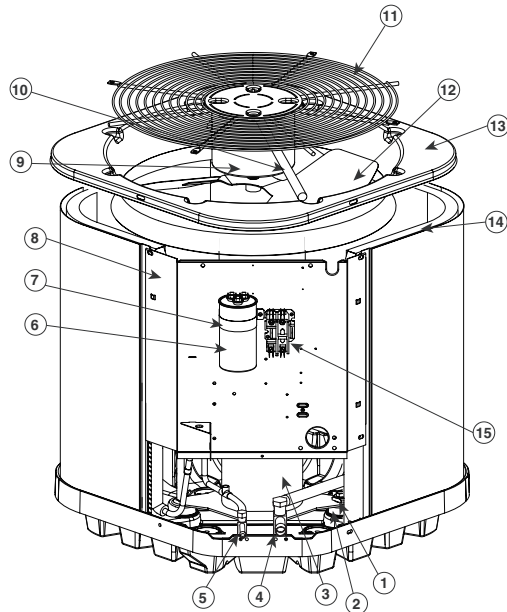

----- Manual continues below -----

REPLACEMENT PARTS LIST

Residential Split System Air Conditioner
RSG13**R1E Series
13 SEER Models

ITEM #	COMPONENT
1	Compressor Bolt
2	Compressor Grommet
3	Compressor
4	Refrigerant Valve (LG)
5	Refrigerant Valve (SM)
6	Capacitor
7	Capacitor Strap
8	Control Box
9	Outdoor Fan Motor
10	Motor Wire Conduit
11	Outdoor Fan Grille
12	Outdoor Fan Blade
13	Top Pan
14	Outdoor Coil
15	Contactactor
16	Access Panel
17	Control Box Cover
18	Outdoor Coil Guard