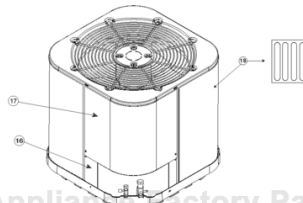

[Find Your COMFORT-AIRE Air Conditioner Parts - Select From 599 Models](#)

----- Manual continues below -----