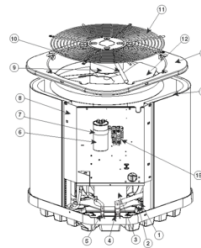

[Find Your COMFORT-AIRE Air Conditioner Parts - Select From 599 Models](#)

----- Manual continues below -----