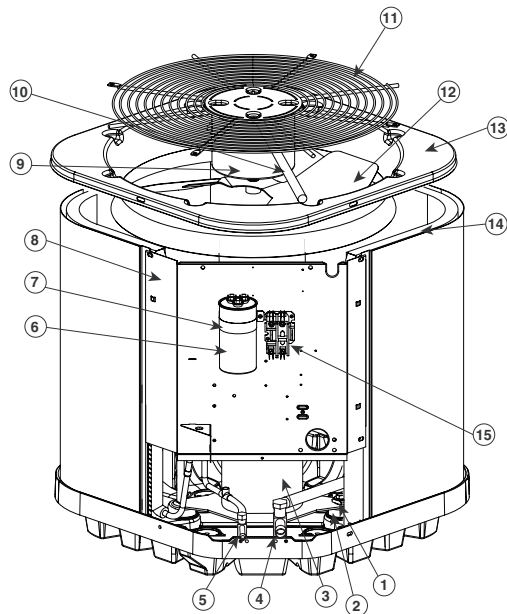

# COMFORT-AIRE RSG1318S1E Owner's Manual

[Shop genuine replacement parts for COMFORT-AIRE  
RSG1318S1E](#)

[Find Your COMFORT-AIRE Air Conditioner Parts - Select From 599 Models](#)

----- Manual continues below -----

# REPLACEMENT PARTS LIST

Residential Split System Air Conditioner  
RSG13\*\*S1E Series  
13 SEER Models

ITEM #	COMPONENT
1	Compressor Bolt
2	Compressor Grommet
3	Compressor
4	Refrigerant Valve (LG)
5	Refrigerant Valve (SM)
6	Capacitor
7	Capacitor Strap
8	Control Box
9	Outdoor Fan Motor
10	Motor Wire Conduit
11	Outdoor Fan Grille
12	Outdoor Fan Blade
13	Top Pan
14	Outdoor Coil
15	Contactactor
16	Access Panel
17	Control Box Cover
18	Outdoor Coil Guard