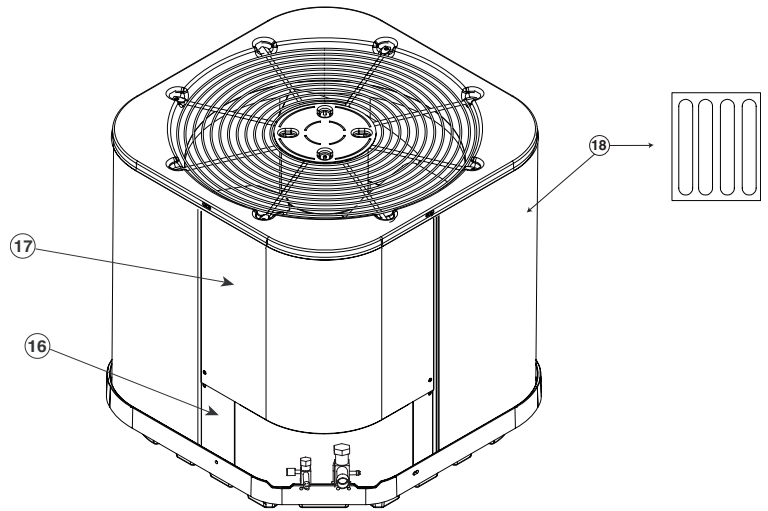

# COMFORT-AIRE RSG1318S1E Owner's Manual

[Shop genuine replacement parts for COMFORT-AIRE  
RSG1318S1E](#)

[Find Your COMFORT-AIRE Air Conditioner Parts - Select From 599 Models](#)

----- Manual continues below -----

# REPLACEMENT PARTS LIST

Residential Split System Air Conditioner  
RSG13\*\*S1E Series  
13 SEER Models

ITEM #	COMPONENT
1	Compressor Bolt
2	Compressor Grommet
3	Compressor
4	Refrigerant Valve (LG)
5	Refrigerant Valve (SM)
6	Capacitor
7	Capacitor Strap
8	Control Box
9	Outdoor Fan Motor
10	Motor Wire Conduit
11	Outdoor Fan Grille
12	Outdoor Fan Blade
13	Top Pan
14	Outdoor Coil
15	Contactactor
16	Access Panel
17	Control Box Cover
18	Outdoor Coil Guard