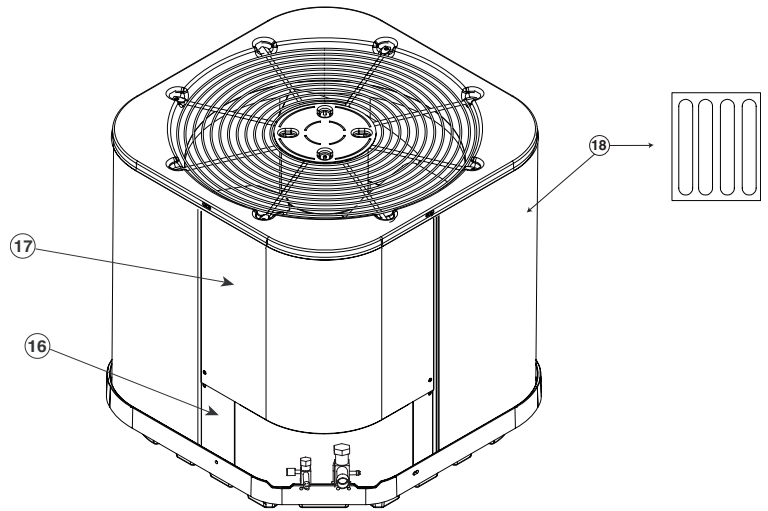

# REPLACEMENT PARTS LIST

Residential Split System Air Conditioner  
RSG13\*\*S1E Series  
13 SEER Models

| ITEM # | COMPONENT              |
|--------|------------------------|
| 1      | Compressor Bolt        |
| 2      | Compressor Grommet     |
| 3      | Compressor             |
| 4      | Refrigerant Valve (LG) |
| 5      | Refrigerant Valve (SM) |
| 6      | Capacitor              |
| 7      | Capacitor Strap        |
| 8      | Control Box            |
| 9      | Outdoor Fan Motor      |
| 10     | Motor Wire Conduit     |
| 11     | Outdoor Fan Grille     |
| 12     | Outdoor Fan Blade      |
| 13     | Top Pan                |
| 14     | Outdoor Coil           |
| 15     | Contactactor           |
| 16     | Access Panel           |
| 17     | Control Box Cover      |
| 18     | Outdoor Coil Guard     |