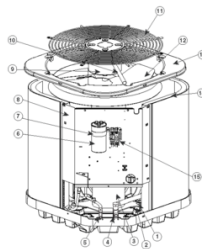

[Find Your COMFORT-AIRE Air Conditioner Parts - Select From 599 Models](#)

----- Manual continues below -----