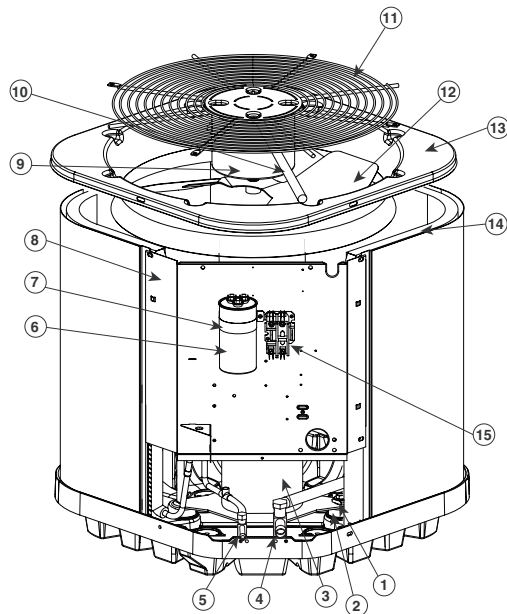

# REPLACEMENT PARTS LIST

Residential Split System Air Conditioner  
RSG13\*\*S1E Series  
13 SEER Models

| ITEM # | COMPONENT              |
|--------|------------------------|
| 1      | Compressor Bolt        |
| 2      | Compressor Grommet     |
| 3      | Compressor             |
| 4      | Refrigerant Valve (LG) |
| 5      | Refrigerant Valve (SM) |
| 6      | Capacitor              |
| 7      | Capacitor Strap        |
| 8      | Control Box            |
| 9      | Outdoor Fan Motor      |
| 10     | Motor Wire Conduit     |
| 11     | Outdoor Fan Grille     |
| 12     | Outdoor Fan Blade      |
| 13     | Top Pan                |
| 14     | Outdoor Coil           |
| 15     | Contactactor           |
| 16     | Access Panel           |
| 17     | Control Box Cover      |
| 18     | Outdoor Coil Guard     |