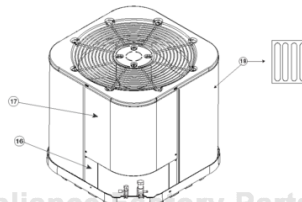

Appliance Factory Parts
© <http://www.appliancefactoryparts.com>