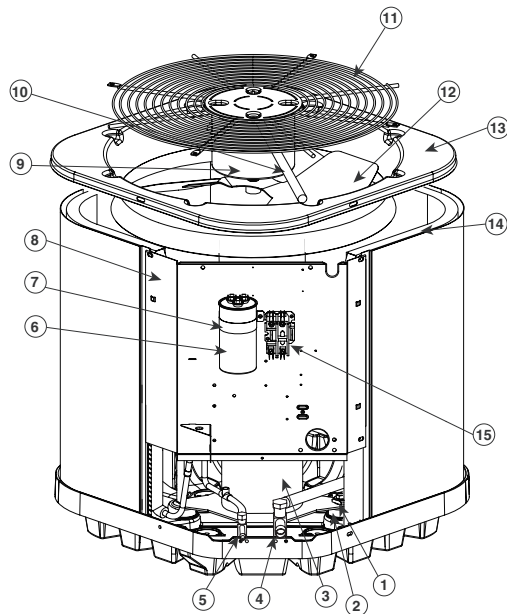

# REPLACEMENT PARTS LIST

Residential Split System Air Conditioner  
RSG13\*\*S1E Series  
13 SEER Models

ITEM #	COMPONENT
1	Compressor Bolt
2	Compressor Grommet
3	Compressor
4	Refrigerant Valve (LG)
5	Refrigerant Valve (SM)
6	Capacitor
7	Capacitor Strap
8	Control Box
9	Outdoor Fan Motor
10	Motor Wire Conduit
11	Outdoor Fan Grille
12	Outdoor Fan Blade
13	Top Pan
14	Outdoor Coil
15	Contactactor
16	Access Panel
17	Control Box Cover
18	Outdoor Coil Guard