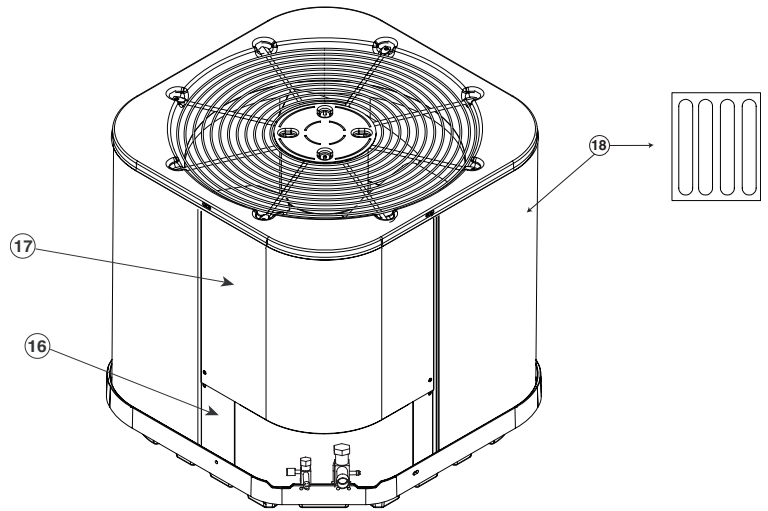

# REPLACEMENT PARTS LIST

Residential Split System Air Conditioner  
RSG13\*\*S1E Series  
13 SEER Models

ITEM #	COMPONENT
1	Compressor Bolt
2	Compressor Grommet
3	Compressor
4	Refrigerant Valve (LG)
5	Refrigerant Valve (SM)
6	Capacitor
7	Capacitor Strap
8	Control Box
9	Outdoor Fan Motor
10	Motor Wire Conduit
11	Outdoor Fan Grille
12	Outdoor Fan Blade
13	Top Pan
14	Outdoor Coil
15	Contactactor
16	Access Panel
17	Control Box Cover
18	Outdoor Coil Guard