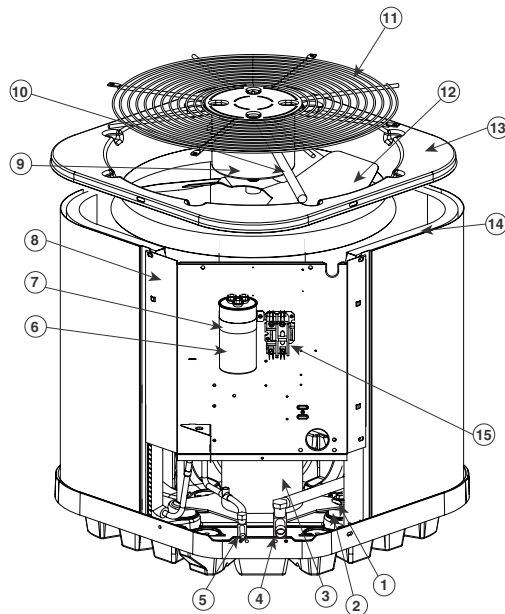

# REPLACEMENT PARTS LIST

Residential Split System Air Conditioner  
RSG13\*\*S1E Series  
13 SEER Models

ITEM #	COMPONENT
1	Compressor Bolt
2	Compressor Grommet
3	Compressor
4	Refrigerant Valve (LG)
5	Refrigerant Valve (SM)
6	Capacitor
7	Capacitor Strap
8	Control Box
9	Outdoor Fan Motor
10	Motor Wire Conduit
11	Outdoor Fan Grille
12	Outdoor Fan Blade
13	Top Pan
14	Outdoor Coil
15	Contactactor
16	Access Panel
17	Control Box Cover
18	Outdoor Coil Guard