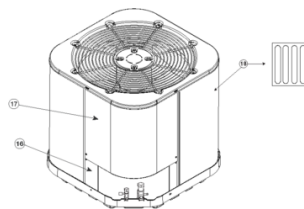

Appliance Factory Parts
© <http://www.appliancefactoryparts.com>