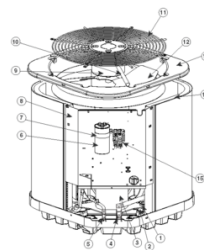

[Find Your COMFORT-AIRE Air Conditioner Parts - Select From 599 Models](#)

----- Manual continues below -----