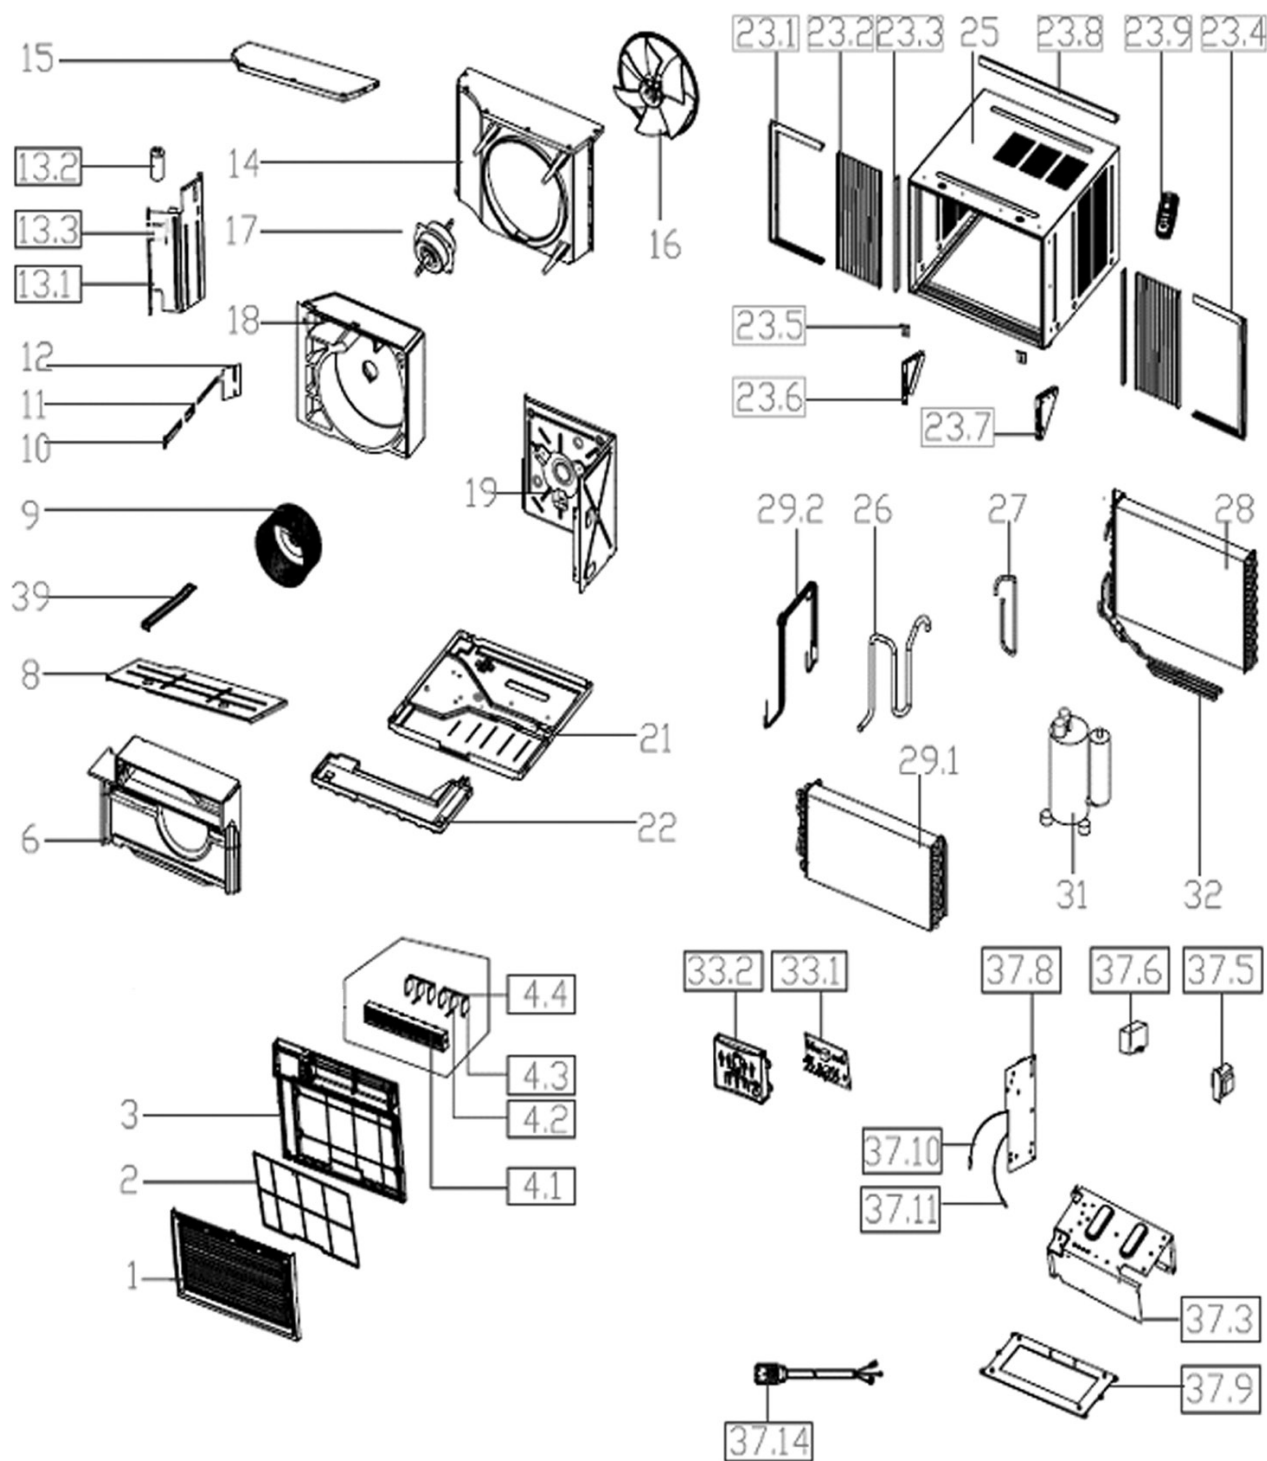

EXPLODED VIEW

REPLACEMENT PARTS

Location	Part Description	Quantity	Part No.
1	Front panel	1	2011219A0375
2	Air filter	1	201121990083
3	Panel frame assembly	1	2011219A0379
4.1	Horizontal louver	1	P0000837637
4.2	Vertical louver 1	2	2011219A0393
4.3	Vertical louver 2	4	2011219A0394
4.4	louver holder	2	2011219A0395
6	Foam,front scroll	1	202221990006
8	front cover board	1	201221990090
9	Blower wheel	1	201100120004
10	Link,ventilation door	1	2011219A0374
11	Guide sleeve, ventilation door	1	201121990029
12	Fresh air door	1	201121990019
13.1	Front left barrier	1	201221990098
13.2	Capacitor	1	202401090056
13.3	Capacitor clamp	1	201200100002
14	Shroud	1	201121990164
15	rear cover board	1	201121990162
16	Fan blade	1	201100320005
17	Fan motor	1	202400410843
18	Rear scroll	1	202221990004
19	Front right barrier	1	201221990017
21	Chassis	1	201221990128
22	Water drain pan	1	202221990002
23.1	Left shutter frame	1	201121990020
23.2	Shutter	2	201121990022
23.3	Connection bar to cabinet	2	201121990023
23.4	Right shutter frame	1	201121990021
23.5	Locking bar	2	201222190008
23.6	Left window bracket	1	201222190006
23.7	Right window bracket	1	201222190007
23.8	Top shutter frame	1	201221990016
23.9	Remote controller	1	203355091112
25	Cabinet	1	201221990127
26	Suction pipe	1	201621990536
27	Discharge pipe	1	201621990568
28	Condenser	1	201521890038

Continued on next page