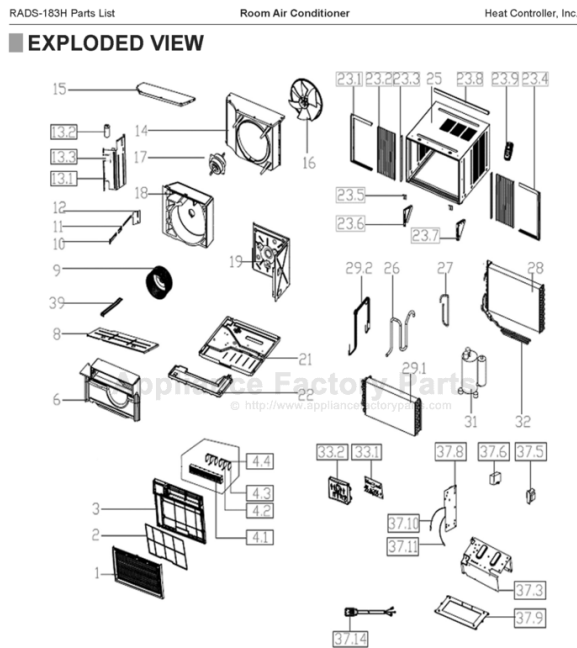

[Find Your COMFORT-AIRE Air Conditioner Parts - Select From 599 Models](#)

----- Manual continues below -----