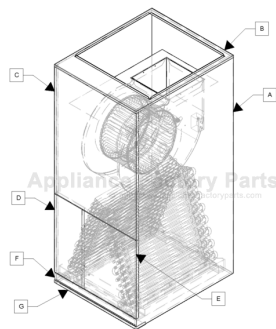

This Owner's Manual is provided and hosted by [Appliance Factory Parts](#).

COMFORT-AIRE AHG24-0A Owner's Manual

[Shop genuine replacement parts for COMFORT-AIRE
AHG24-0A](#)

[Find Your COMFORT-AIRE HVAC Parts - Select From 1486 Models](#)

----- Manual continues below -----

MODEL NUMBER	DESCRIPTION	COIL	VERTICAL PLATIC PAN	HORIZONTAL DRAIN PAN	A WRAPPER	B TOP	C BLOWER DOOR	D MANIFOLD DOOR	AC
AHG24-0A	H41-46-26AA2BCCC1X/	CA024A8Y2D	R86EB0220	R86CF0024	R87IR0005	R87IAE016	R87IFC001	R87IFBX07	F
AHG30-0A	H41-37-39AA2BCCC1X/	CA036A8W2D	R86EB0220	R86CF0024	R87IR0005	R87IAE016	R87IFC001	R87IFBX07	F
AHG36-0A	H15-49-50AA2BCCC1X/	CA036A8W2D	R86EB0222	R86EB0204	R87IQ0002	R87IX0015	R87IXB001	R87IXA001	F
AHG48-0A	H15-52-67AA2BCCC1X/	CA048A8W5Y	R86EB0222	R86EB0204	R87IQ0002	R87IX0015	R87IXB001	R87IXA004	F
AHG60-0A	H15-53-80AA2BCCC1X/	CA060A6E5Y	R86CG0029	R86CG0028	R87IQ0002	R87IX0015	R87IXB001	R87IXA004	F
AHG24-00-1A	S41-45-00-C1BACP1X/	CA024A8Y2D	R86EB0220	R86CF0024	R87MR0005	R87IAE017	R87IFC001	R87IFBX07	F
AHG36-00-1A	S41-34-00-C1BACP1X/	CA036A8W2D	R86EB0222	R86CF0024	R87MR0005	R87IAE017	R87IFC001	R87IFBX07	F
AHG48-00-1A	S15-55-00-C1BACP1X/	CA048A8W5Y	R86EB0222	R86EB0204	R87MQ0002	R87IX0013	R87IXB001	R87IXA001	F
AHG60-00-1A	S15-51-00-C1BACP1X/	CA060A6E5Y	R86CG0029	R86CG0028	R87MQ0002	R87IX0013	R87IXB001	R87IXA004	F