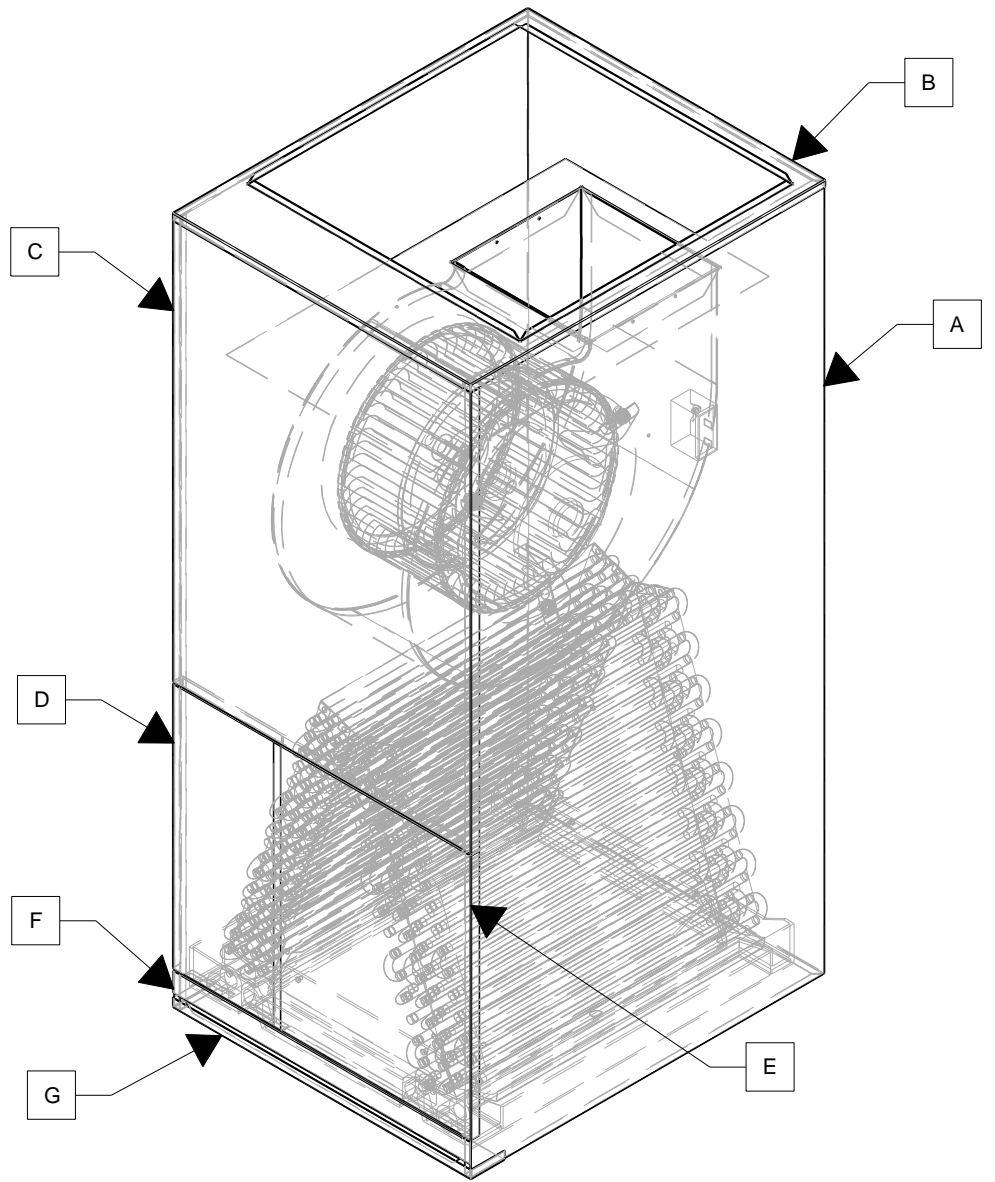

This Owner's Manual is provided and hosted by [Appliance Factory Parts](#).

COMFORT-AIRE AHG24-0A Owner's Manual

[Shop genuine replacement parts for COMFORT-AIRE
AHG24-0A](#)

[Find Your COMFORT-AIRE HVAC Parts - Select From 1486 Models](#)

----- Manual continues below -----

MODEL NUMBER	DESCRIPTION	COIL	VERTICAL PLATIC PAN	HORIZONTAL DRAIN PAN	A WRAPPER	B TOP	C BLOWER DOOR	D MANIFOLD DOOR	AC
AHG24-0A	H41-46-26AA2BCCC1X/	CA024A8Y2D	R86EB0220	R86CF0024	R87IR0005	R87IAE016	R87IFC001	R87IFBX07	F
AHG30-0A	H41-37-39AA2BCCC1X/	CA036A8W2D	R86EB0220	R86CF0024	R87IR0005	R87IAE016	R87IFC001	R87IFBX07	F
AHG36-0A	H15-49-50AA2BCCC1X/	CA036A8W2D	R86EB0222	R86EB0204	R87IQ0002	R87IX0015	R87IXB001	R87IXA001	F
AHG48-0A	H15-52-67AA2BCCC1X/	CA048A8W5Y	R86EB0222	R86EB0204	R87IQ0002	R87IX0015	R87IXB001	R87IXA004	F
AHG60-0A	H15-53-80AA2BCCC1X/	CA060A6E5Y	R86CG0029	R86CG0028	R87IQ0002	R87IX0015	R87IXB001	R87IXA004	F
AHG24-00-1A	S41-45-00-C1BACP1X/	CA024A8Y2D	R86EB0220	R86CF0024	R87MR0005	R87IAE017	R87IFC001	R87IFBX07	F
AHG36-00-1A	S41-34-00-C1BACP1X/	CA036A8W2D	R86EB0222	R86CF0024	R87MR0005	R87IAE017	R87IFC001	R87IFBX07	F
AHG48-00-1A	S15-55-00-C1BACP1X/	CA048A8W5Y	R86EB0222	R86EB0204	R87MQ0002	R87IX0013	R87IXB001	R87IXA001	F
AHG60-00-1A	S15-51-00-C1BACP1X/	CA060A6E5Y	R86CG0029	R86CG0028	R87MQ0002	R87IX0013	R87IXB001	R87IXA004	F