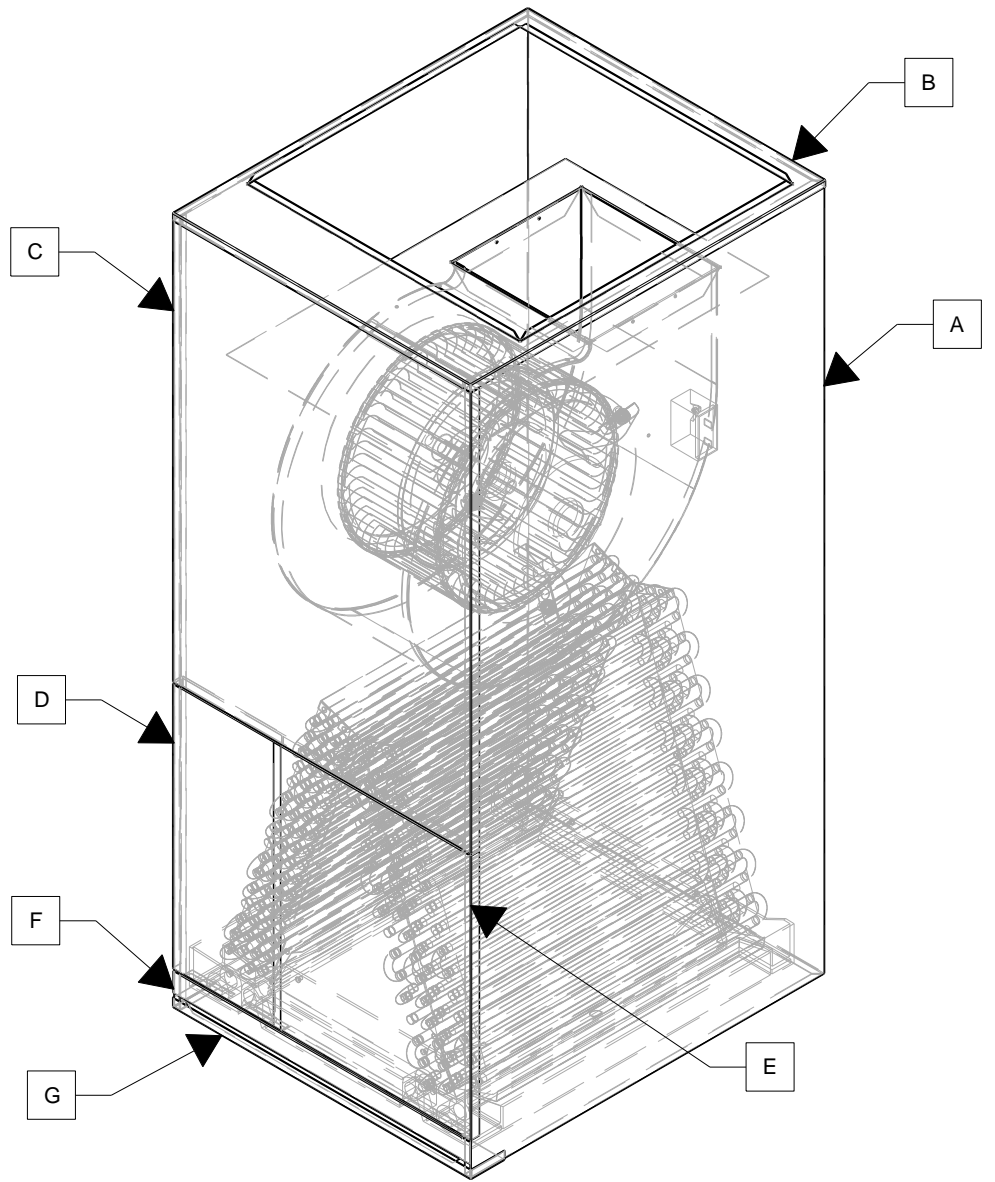

# COMFORT-AIRE AHG30-0A Owner's Manual

[Shop genuine replacement parts for COMFORT-AIRE  
AHG30-0A](#)

[Find Your COMFORT-AIRE HVAC Parts - Select From 1486 Models](#)

----- Manual continues below -----

MODEL NUMBER	DESCRIPTION	COIL	VERTICAL PLATIC PAN	HORIZONTAL DRAIN PAN	A WRAPPER	B TOP	C BLOWER DOOR	D MANIFOLD DOOR	AC
AHG24-0A	H41-46-26AA2BCCC1X/	CA024A8Y2D	R86EB0220	R86CF0024	R87IR0005	R87IAE016	R87IFC001	R87IFBX07	F
AHG30-0A	H41-37-39AA2BCCC1X/	CA036A8W2D	R86EB0220	R86CF0024	R87IR0005	R87IAE016	R87IFC001	R87IFBX07	F
AHG36-0A	H15-49-50AA2BCCC1X/	CA036A8W2D	R86EB0222	R86EB0204	R87IQ0002	R87IX0015	R87IXB001	R87IXA001	F
AHG48-0A	H15-52-67AA2BCCC1X/	CA048A8W5Y	R86EB0222	R86EB0204	R87IQ0002	R87IX0015	R87IXB001	R87IXA004	F
AHG60-0A	H15-53-80AA2BCCC1X/	CA060A6E5Y	R86CG0029	R86CG0028	R87IQ0002	R87IX0015	R87IXB001	R87IXA004	F
AHG24-00-1A	S41-45-00-C1BACP1X/	CA024A8Y2D	R86EB0220	R86CF0024	R87MR0005	R87IAE017	R87IFC001	R87IFBX07	F
AHG36-00-1A	S41-34-00-C1BACP1X/	CA036A8W2D	R86EB0222	R86CF0024	R87MR0005	R87IAE017	R87IFC001	R87IFBX07	F
AHG48-00-1A	S15-55-00-C1BACP1X/	CA048A8W5Y	R86EB0222	R86EB0204	R87MQ0002	R87IX0013	R87IXB001	R87IXA001	F
AHG60-00-1A	S15-51-00-C1BACP1X/	CA060A6E5Y	R86CG0029	R86CG0028	R87MQ0002	R87IX0013	R87IXB001	R87IXA004	F