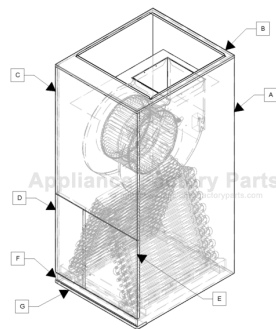

# COMFORT-AIRE AHG30-0A Owner's Manual

[Shop genuine replacement parts for COMFORT-AIRE  
AHG30-0A](#)

[Find Your COMFORT-AIRE HVAC Parts - Select From 1486 Models](#)

----- Manual continues below -----

MODEL NUMBER	DESCRIPTION	COIL	VERTICAL PLATIC PAN	HORIZONTAL DRAIN PAN	A WRAPPER	B TOP	C BLOWER DOOR	D MANIFOLD DOOR	AC
AHG24-0A	H41-46-26AA2BCCC1X/	CA024A8Y2D	R86EB0220	R86CF0024	R87IR0005	R87IAE016	R87IFC001	R87IFBX07	F
AHG30-0A	H41-37-39AA2BCCC1X/	CA036A8W2D	R86EB0220	R86CF0024	R87IR0005	R87IAE016	R87IFC001	R87IFBX07	F
AHG36-0A	H15-49-50AA2BCCC1X/	CA036A8W2D	R86EB0222	R86EB0204	R87IQ0002	R87IX0015	R87IXB001	R87IXA001	F
AHG48-0A	H15-52-67AA2BCCC1X/	CA048A8W5Y	R86EB0222	R86EB0204	R87IQ0002	R87IX0015	R87IXB001	R87IXA004	F
AHG60-0A	H15-53-80AA2BCCC1X/	CA060A6E5Y	R86CG0029	R86CG0028	R87IQ0002	R87IX0015	R87IXB001	R87IXA004	F
AHG24-00-1A	S41-45-00-C1BACP1X/	CA024A8Y2D	R86EB0220	R86CF0024	R87MR0005	R87IAE017	R87IFC001	R87IFBX07	F
AHG36-00-1A	S41-34-00-C1BACP1X/	CA036A8W2D	R86EB0222	R86CF0024	R87MR0005	R87IAE017	R87IFC001	R87IFBX07	F
AHG48-00-1A	S15-55-00-C1BACP1X/	CA048A8W5Y	R86EB0222	R86EB0204	R87MQ0002	R87IX0013	R87IXB001	R87IXA001	F
AHG60-00-1A	S15-51-00-C1BACP1X/	CA060A6E5Y	R86CG0029	R86CG0028	R87MQ0002	R87IX0013	R87IXB001	R87IXA004	F